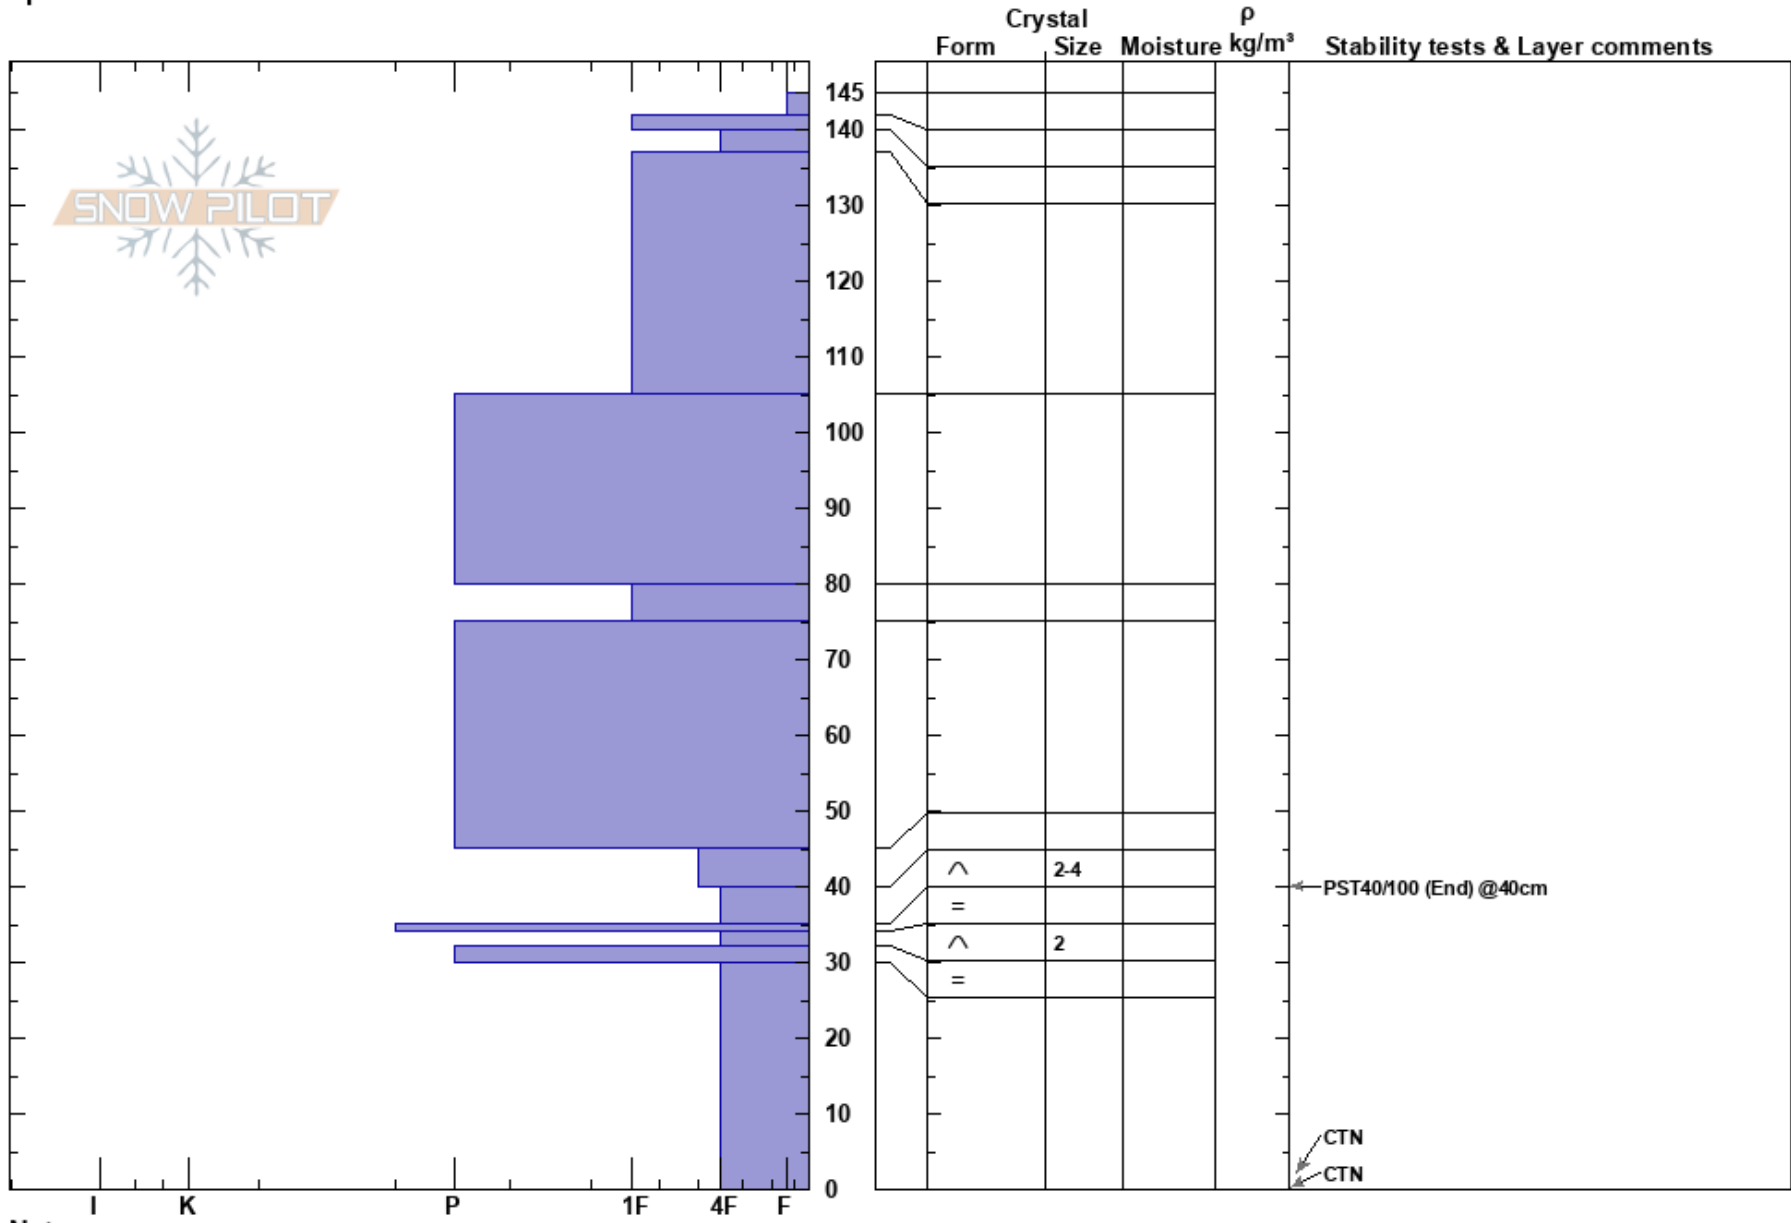

Mt. Tiegel Shoulder  
 Chugach Range  
 AK  
 Elevation: 3500 ft  
 Aspect: E  
 Specifics:

kyle sobek  
 02/16/2023 - 2:00pm  
 Co-ord: 61.32360N, -145.34453W  
 Slope Angle: 20°  
 Wind Loading: yes

Stability:  
 Air Temperature:  
 Sky Cover: OVC  
 Precipitation: S2  
 Wind: S Moderate

HS: 145  
 Layer Notes:  
 40-35cm: Problematic layer

**Notes:** Very strong bridging over the rounding depth hoar. Would take a large load or a thin spot in the snowpack to trigger a large, full depth avalanche.