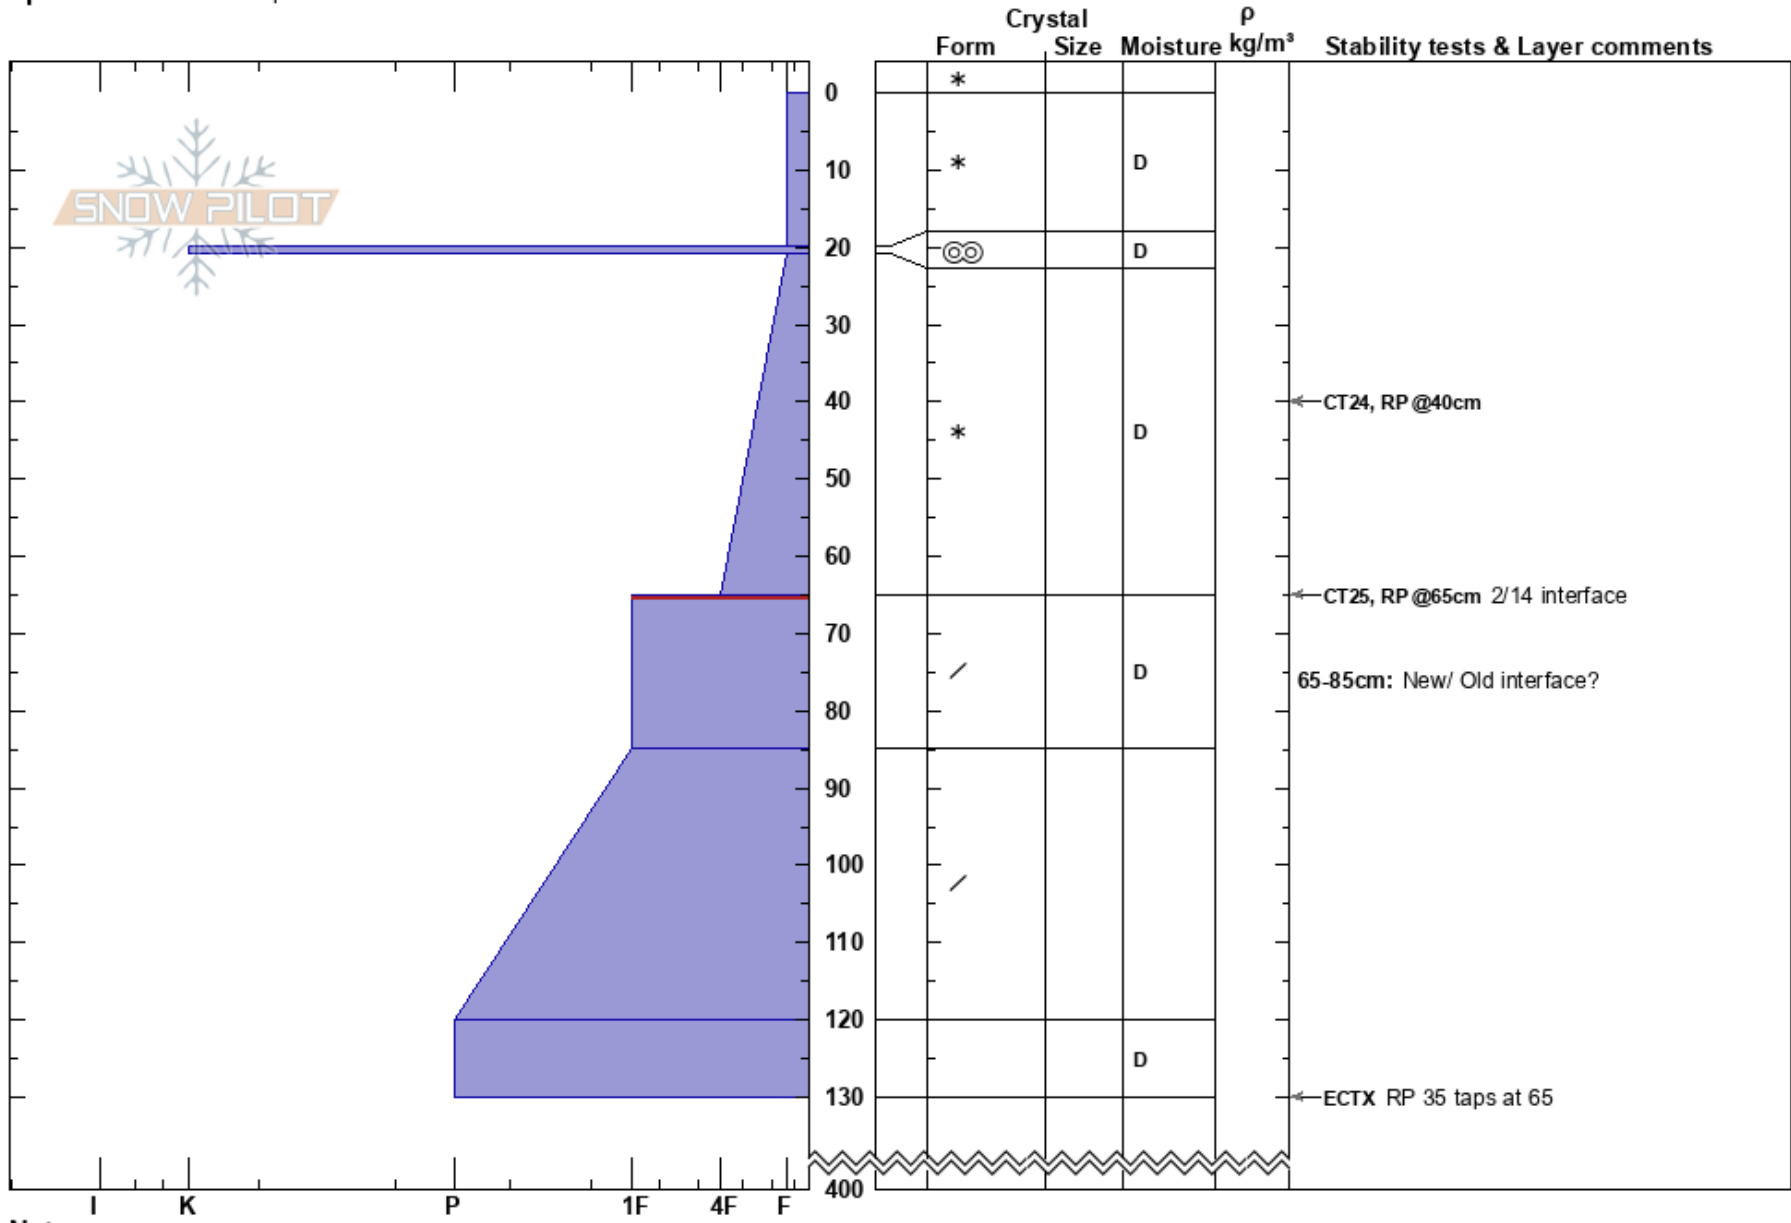

Shoup
 Chugach Range
 AK
 Elevation: 4146 ft
 Aspect: NW
 Specifics: We skied slope

Michael Barney
 02/19/2023 - 10:00am
 Co-ord: 61.23594N, -146.45565W
 Slope Angle: 25°
 Wind Loading: no

Stability: **HS:400**
 Air Temperature: 20°F **PF: 50** 65-85cm: New/ Old interface?
 Sky Cover: CLR **PS: 30** 65-85cm: Problematic layer
 Precipitation: NO
 Wind: N Light Breeze