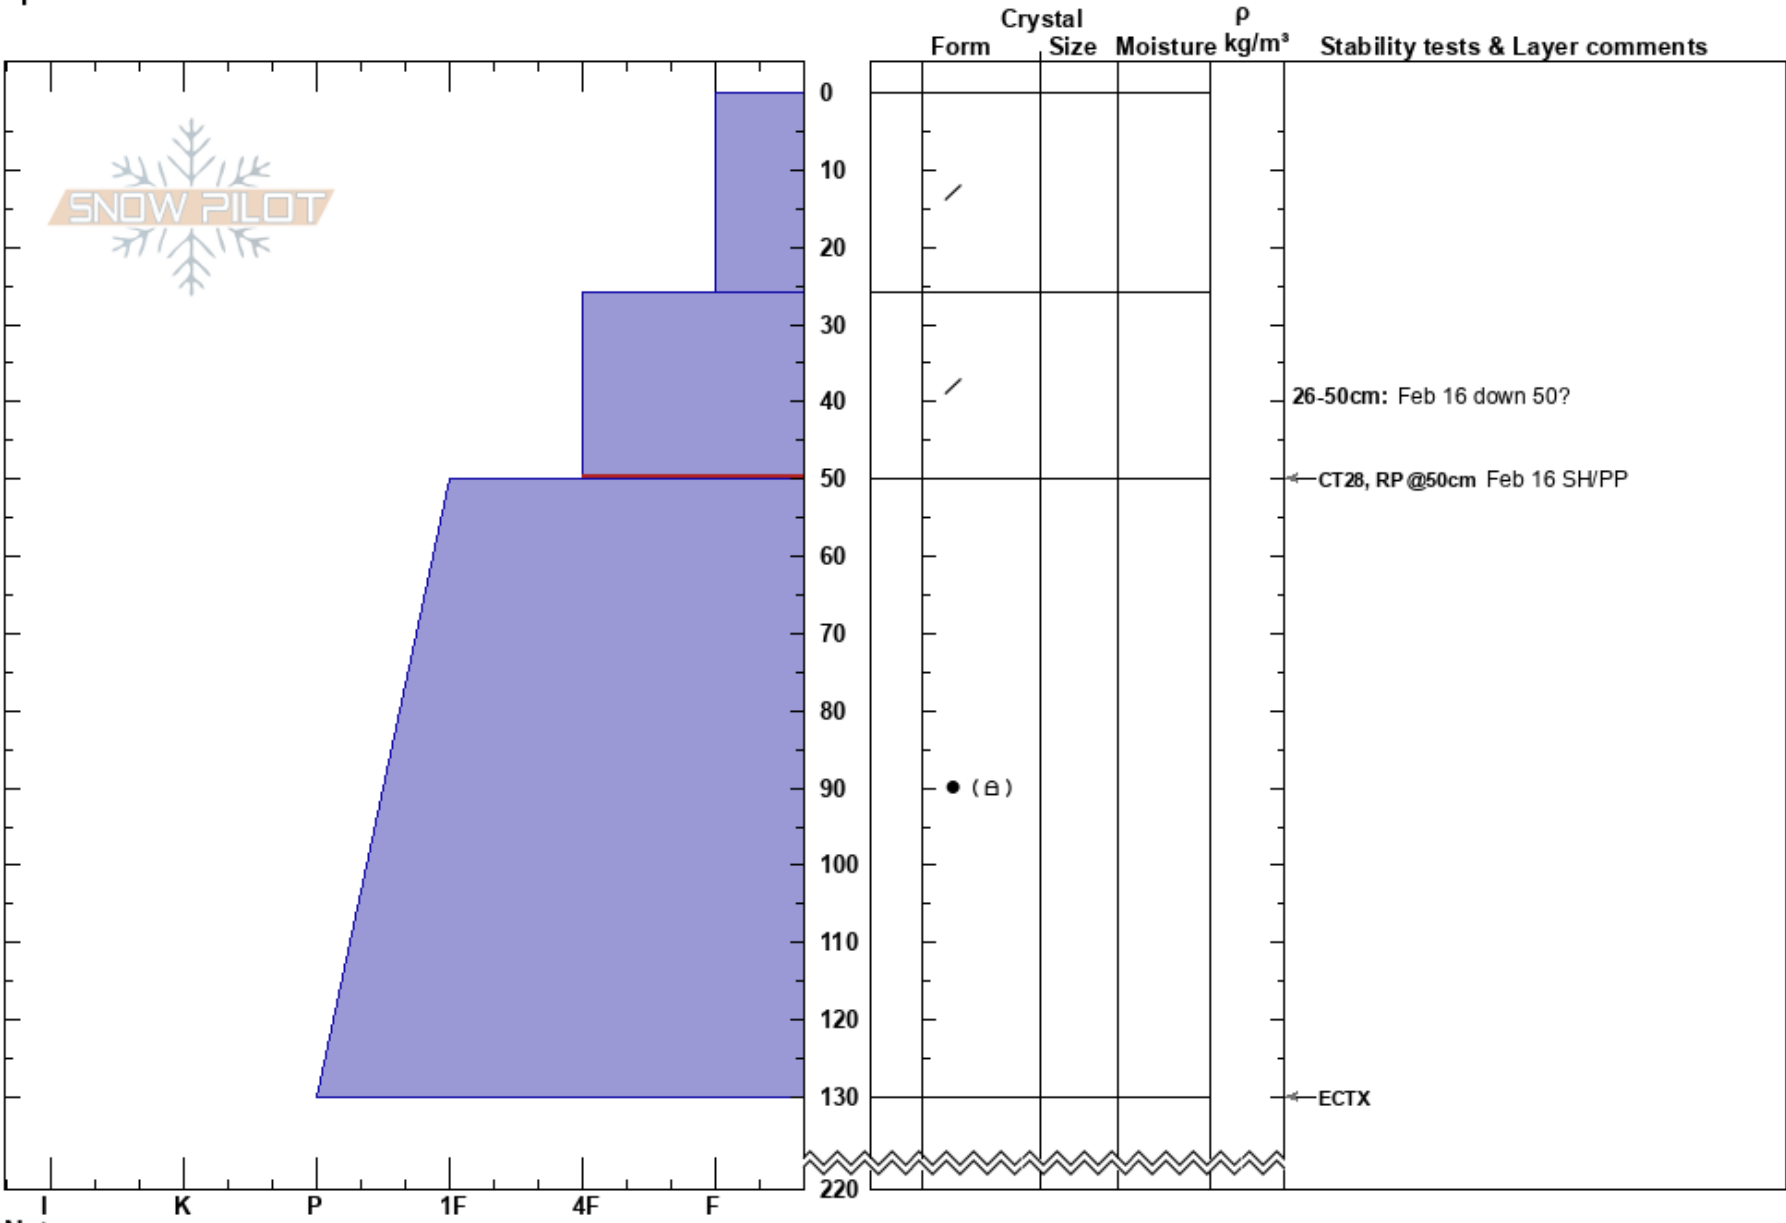

Penthouse
 Selkirks
 BC
 Elevation: 2100 m
 Aspect: W
 Specifics:

Rebecca Massey
 20/02/2023 - 11:30
 Co-ord:
 Slope Angle: 25°
 Wind Loading:

Stability:
 Air Temperature: -3.2°C PF: 75
 Sky Cover: OVC
 Precipitation: S-1
 Wind: Calm

HS:220
 26-50cm: Feb 16 down 50?
 26-50cm: Problematic layer

Notes: