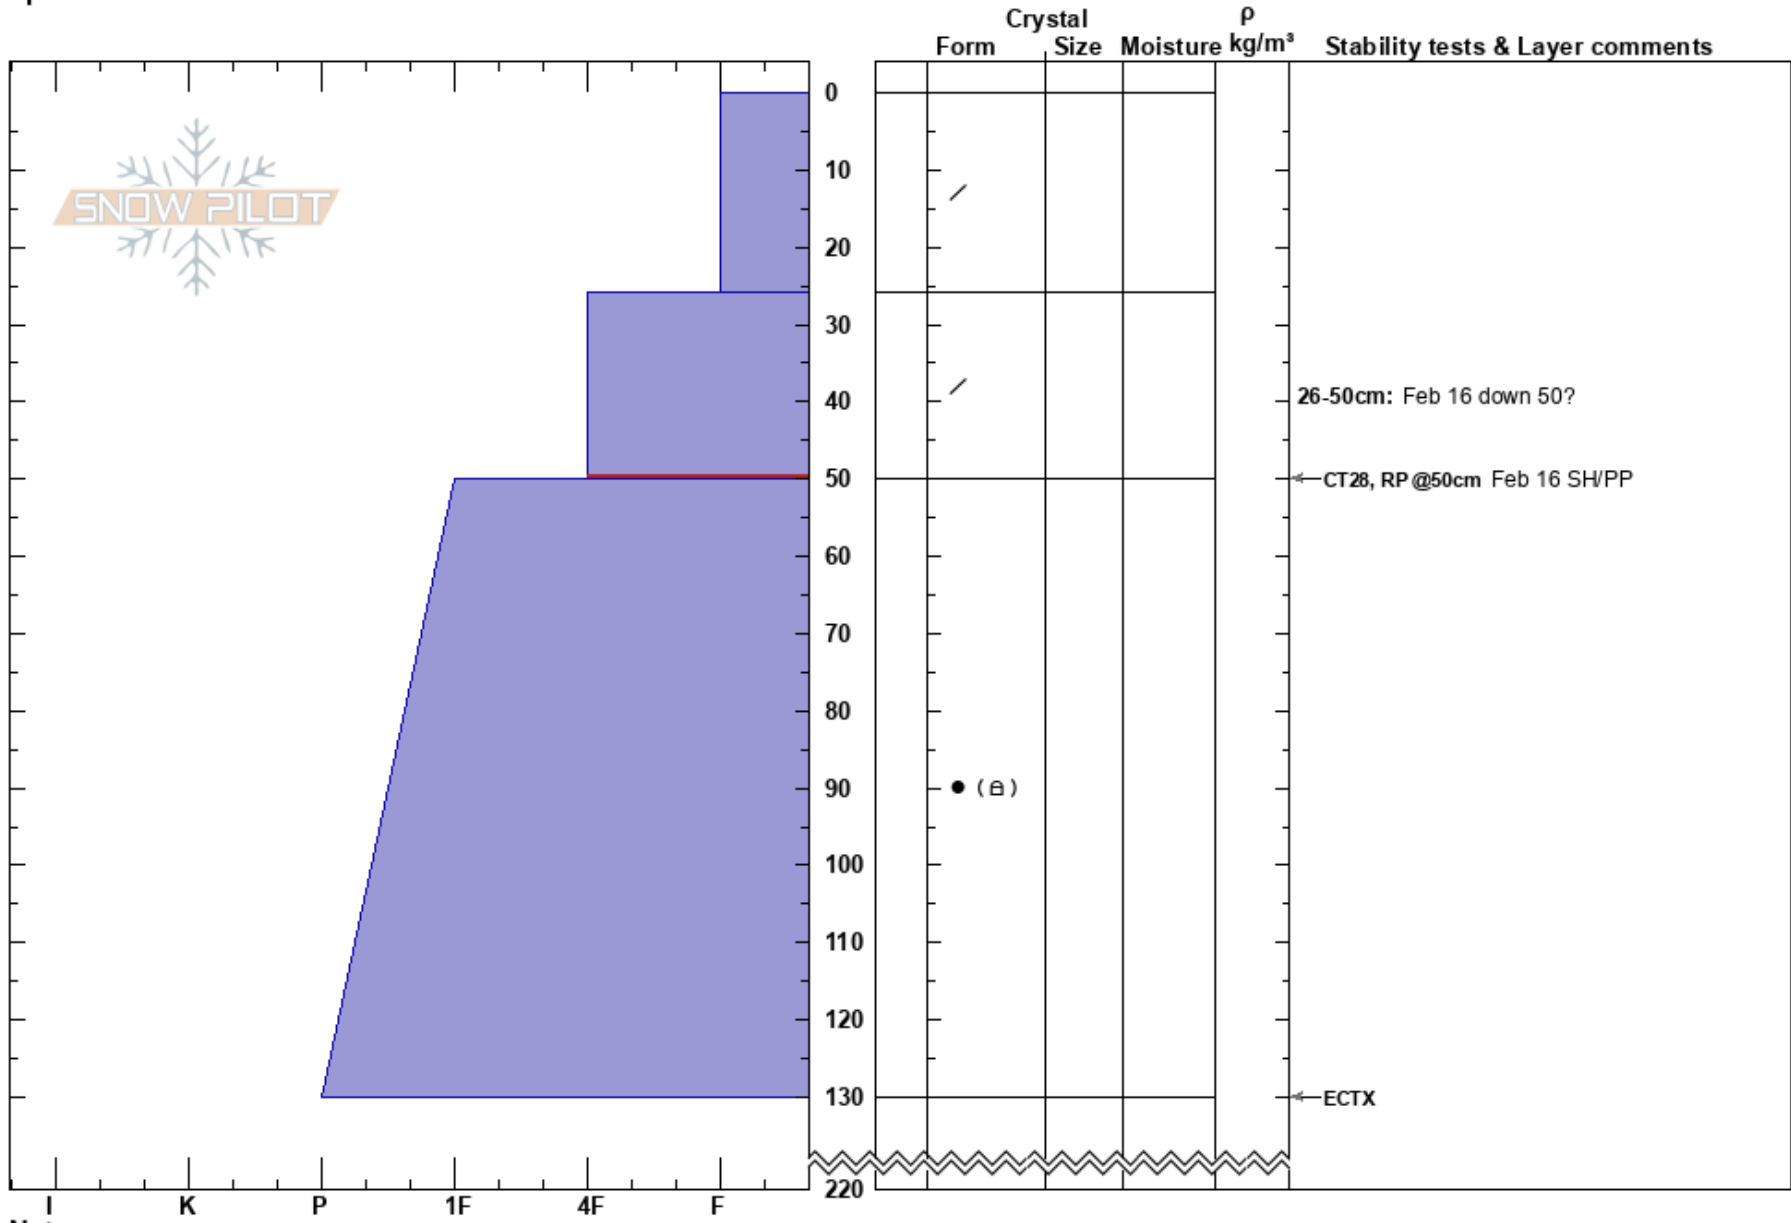

Penthouse
 Selkirks
 BC
 Elevation: 2100 m
 Aspect: W
 Specifics:

Rebecca Massey
 20/02/2023 - 11:30
 Co-ord:
 Slope Angle: 25°
 Wind Loading:

Stability:
 Air Temperature: -3.2°C PF: 75
 Sky Cover: OVC
 Precipitation: S-1
 Wind: Calm

HS:220
 26-50cm: Feb 16 down 50?
 26-50cm: Problematic layer

Notes: