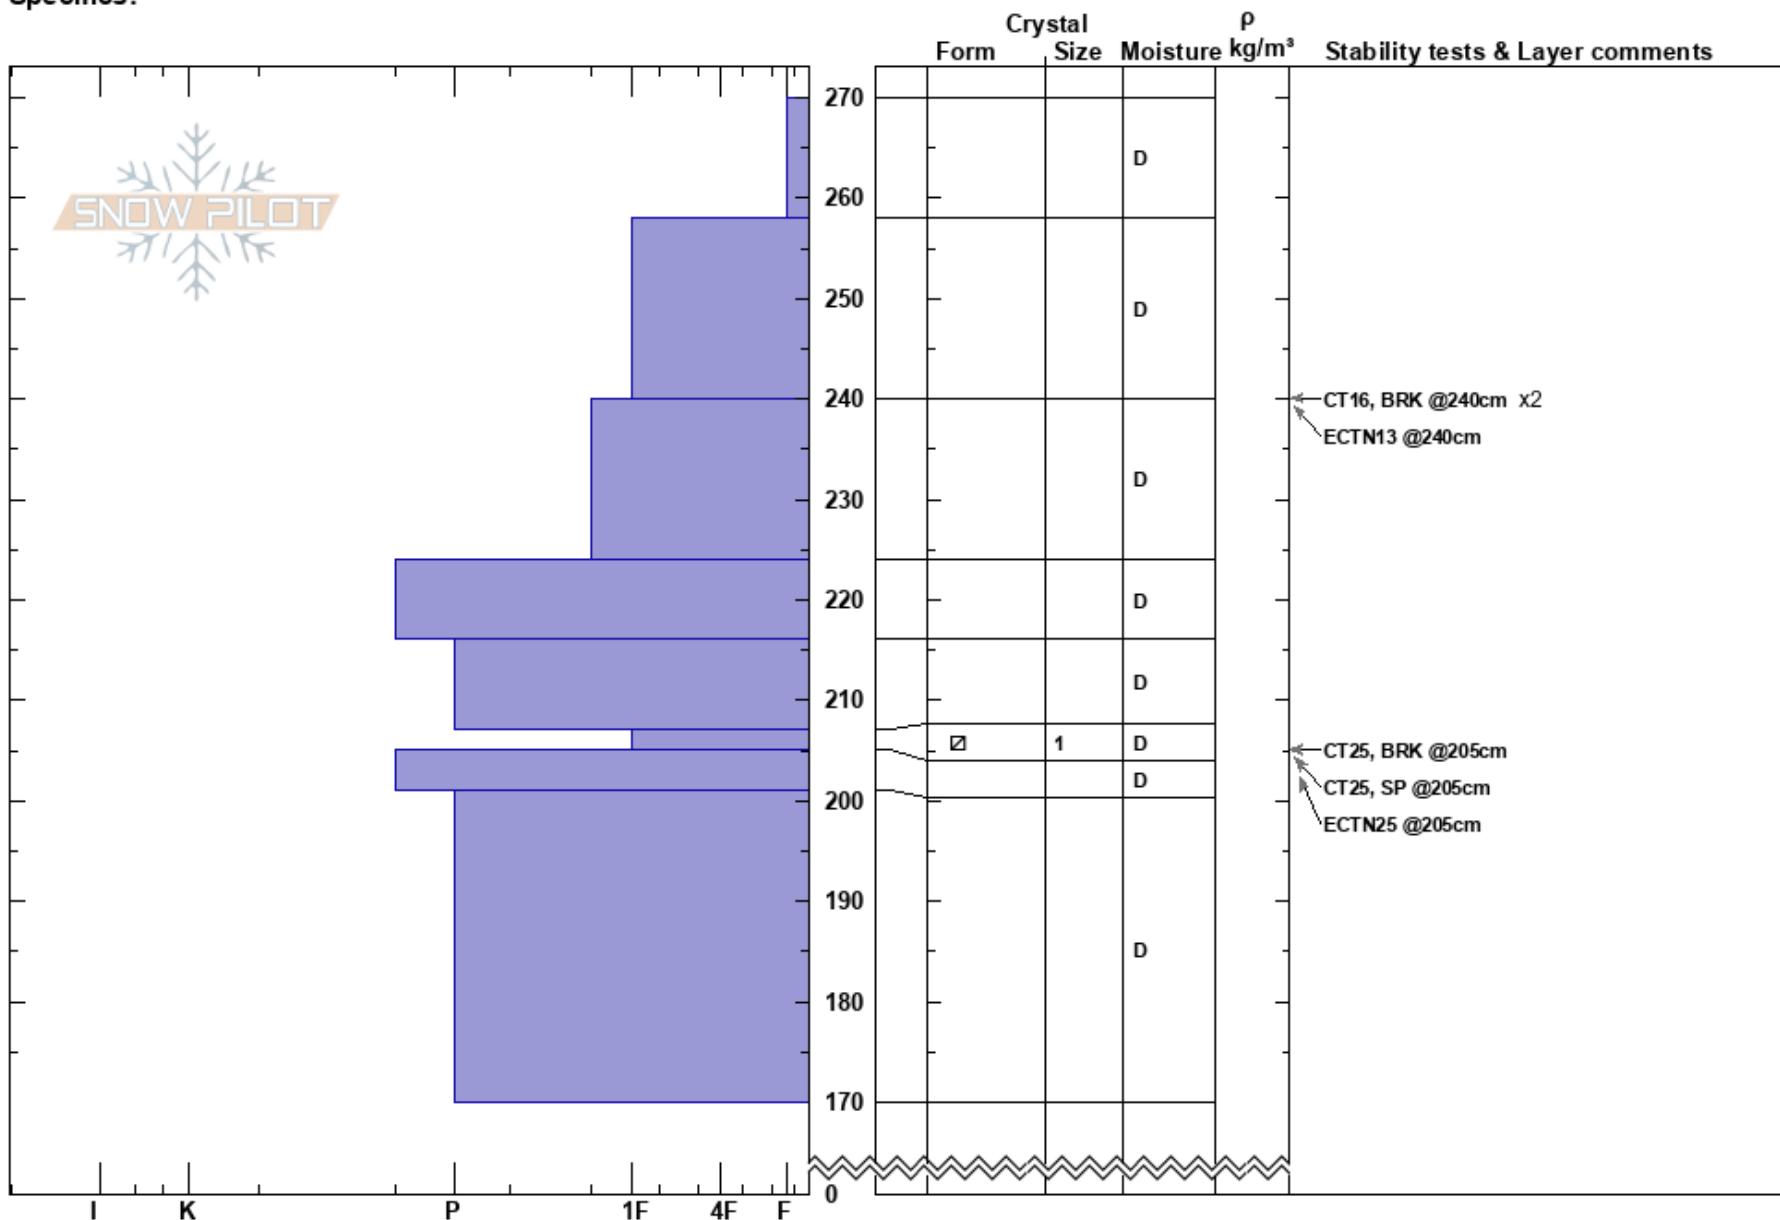

Spines Low
 Skeena
 BC
 Elevation: 1560 m
 Aspect: N
 Specifics:

Sara Orgué Vila
 20/02/2023 - 10:20
 Co-ord:
 Slope Angle: 10°
 Wind Loading: yes

Stability:
 Air Temperature:
 Sky Cover: X
 Precipitation: S2
 Wind: NE Moderate

HS:270
 Layer Notes:
 207-205cm: Problematic layer

Notes: Open slope near the ridge close to Spines Low.
 Observers: Boi Sagarra and Sara Orgue.