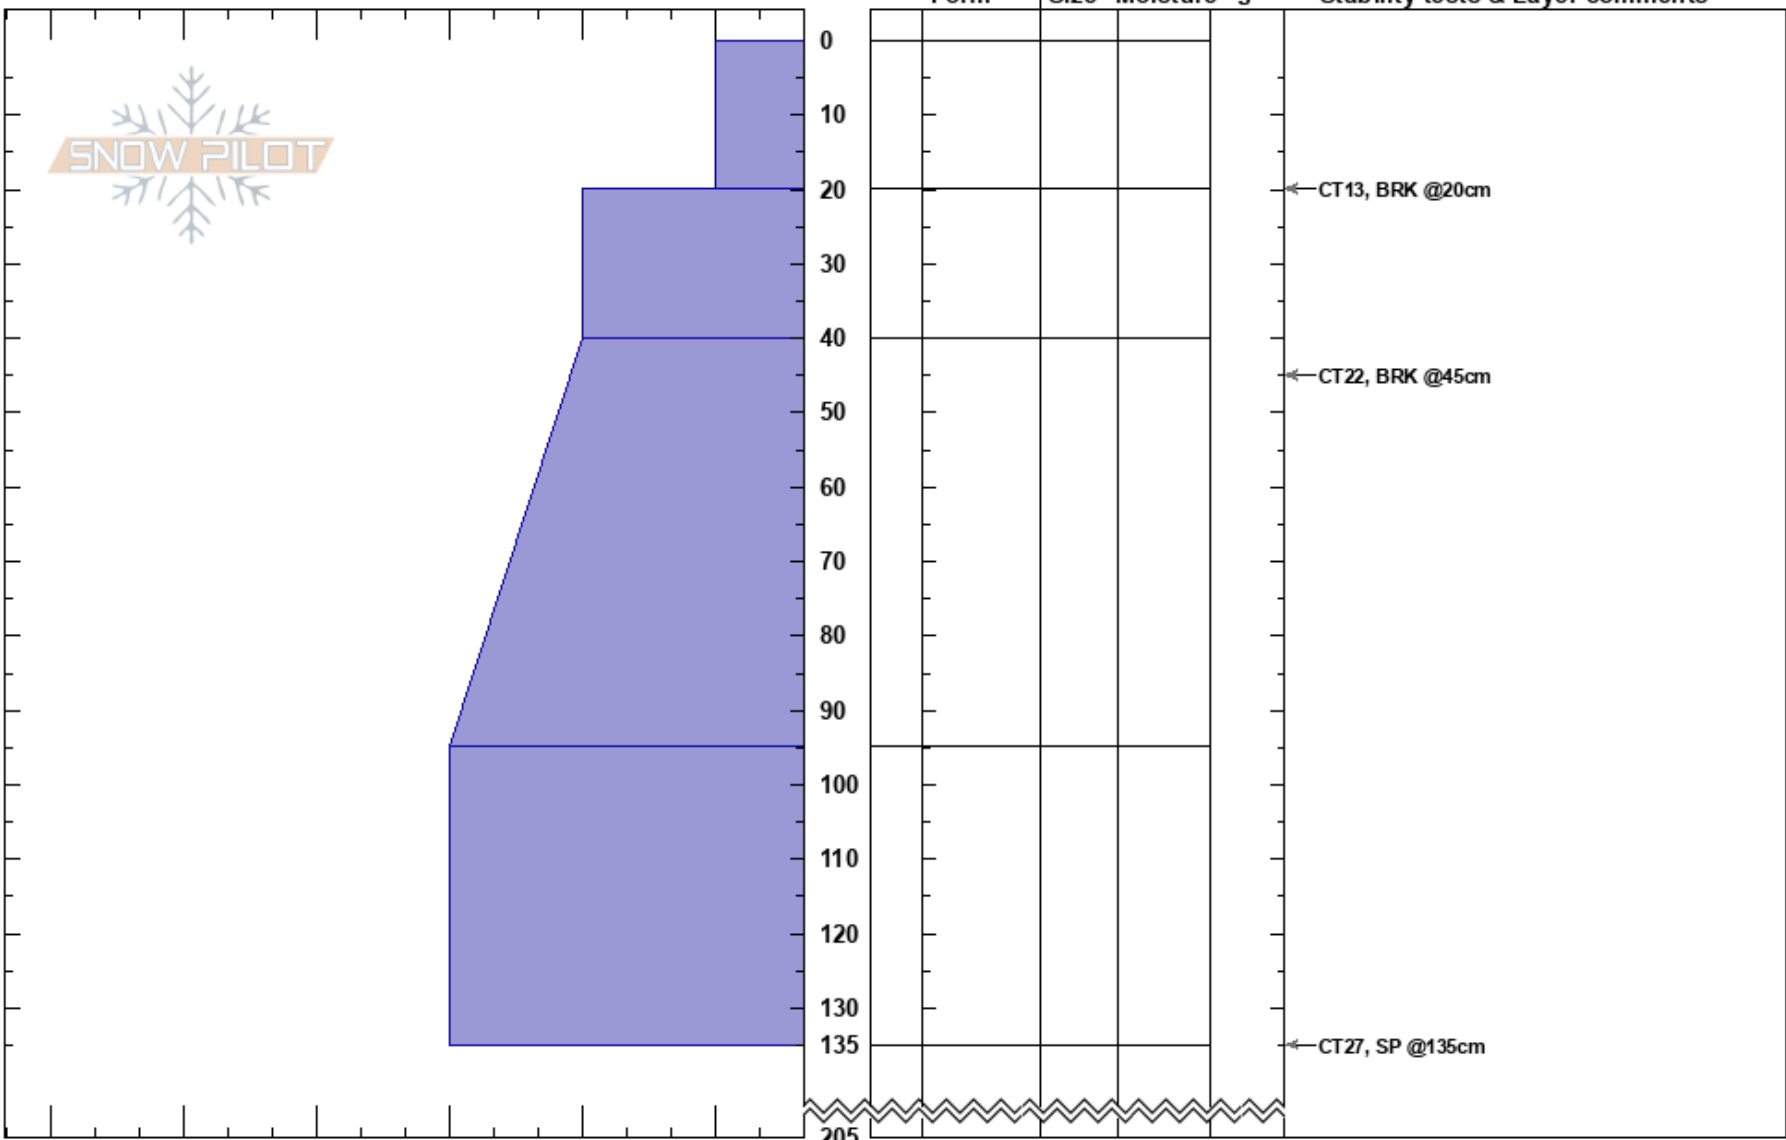

Volcom Trees
 Monashee
 BC
 Elevation: 2000 m
 Aspect: 45°
 Specifics:

Brock Freathy
 20/02/2023 - 10:00
 Co-ord: 50.22701N, -118.27881W
 Slope Angle: 30°
 Wind Loading:

Stability: **HS:205**
 Air Temperature: -2°C
 Sky Cover: OVC
 Precipitation: S-1
 Wind:

95-135cm: Problematic layer

Notes: I K P 1F 4F F