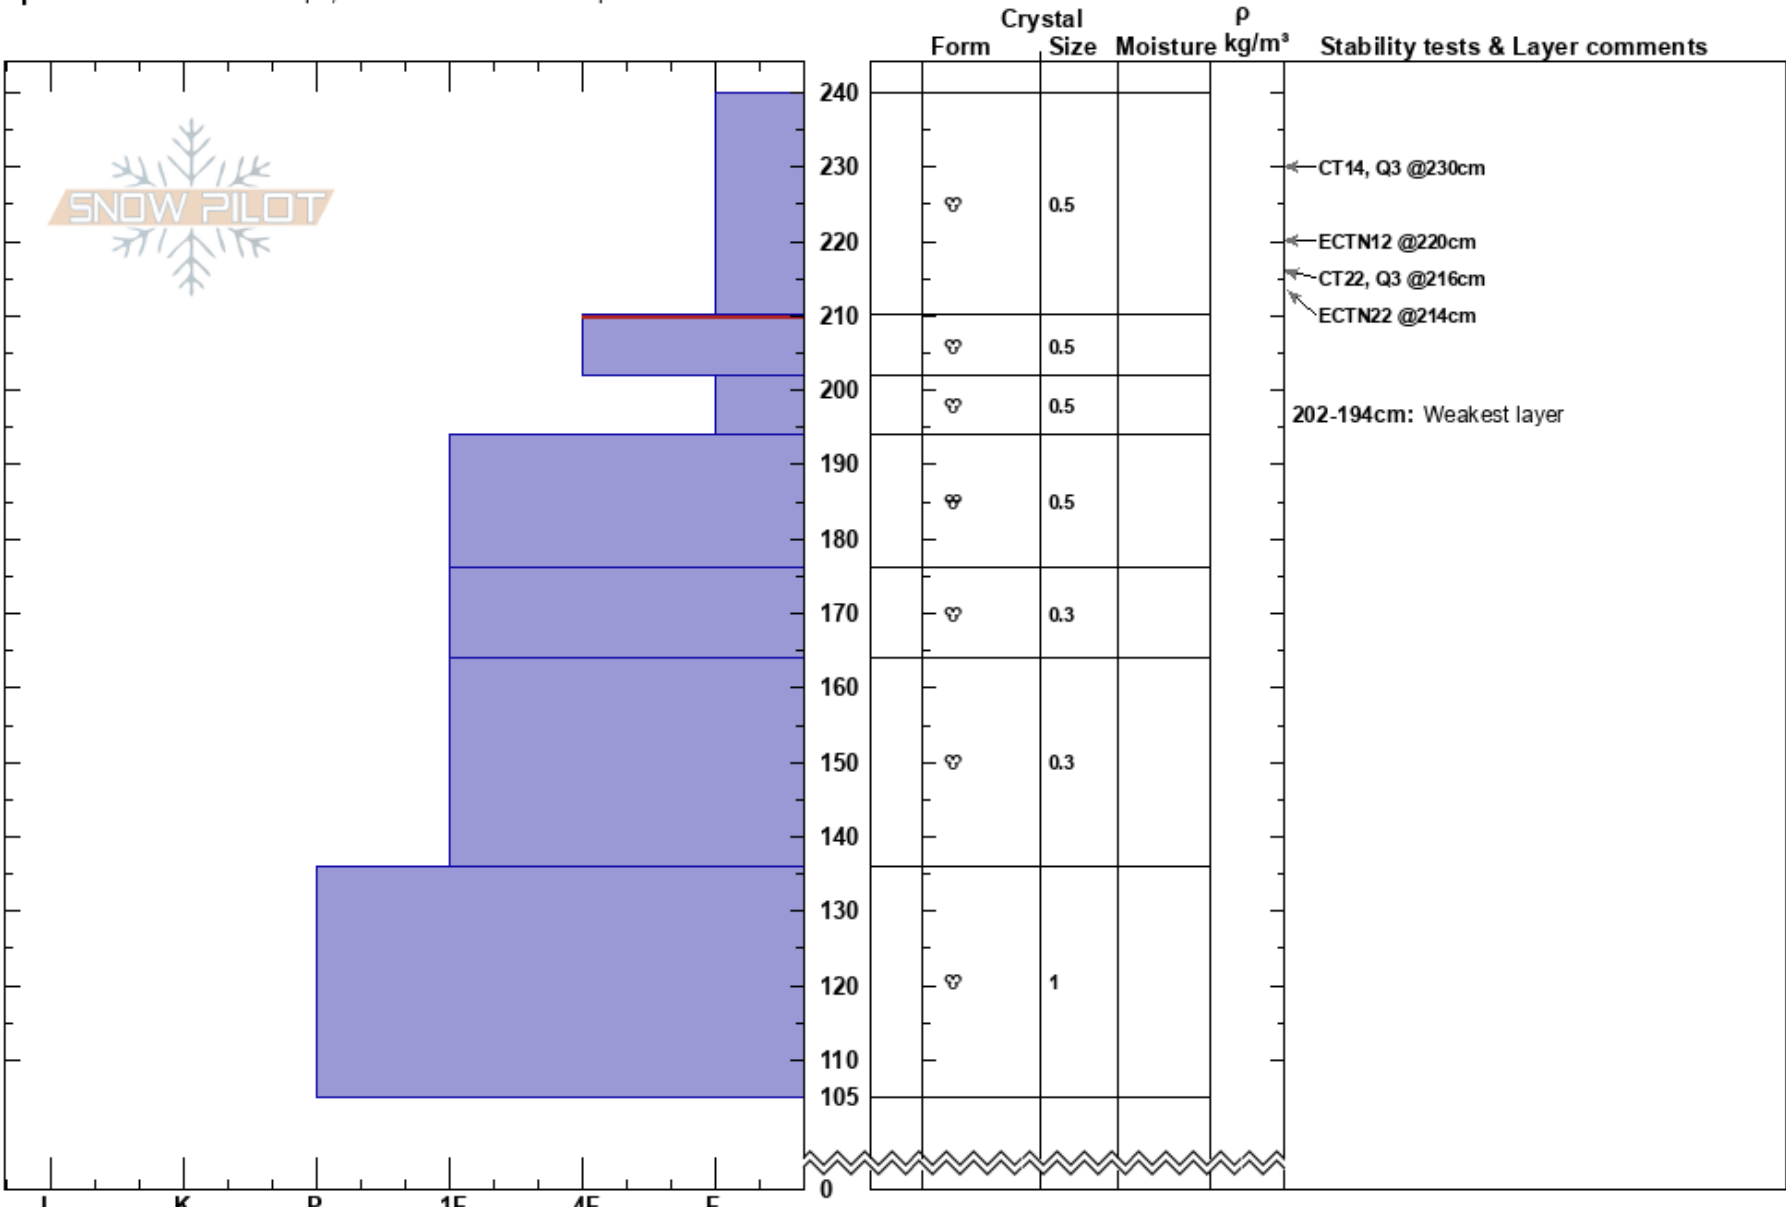

Vista Butte NE Ridge
 Vista Butte
 OR
 Elevation: 6000 ft
 Aspect: NE
 Specifics: Ski tracks on slope; Snowmobile tracks on slope

Zachary Bochanski
 02/19/2023 - 10:00am
 Co-ord:
 Slope Angle: 23°
 Wind Loading: previous

Stability: Very Good
 Air Temperature: 5°C
 Sky Cover: FEW
 Precipitation: NO
 Wind: Calm

HS:240
 PF: 20
 PS: 10
 Layer Notes:
 210-202cm: Problematic layer
 202-194cm: Weakest layer

Notes: