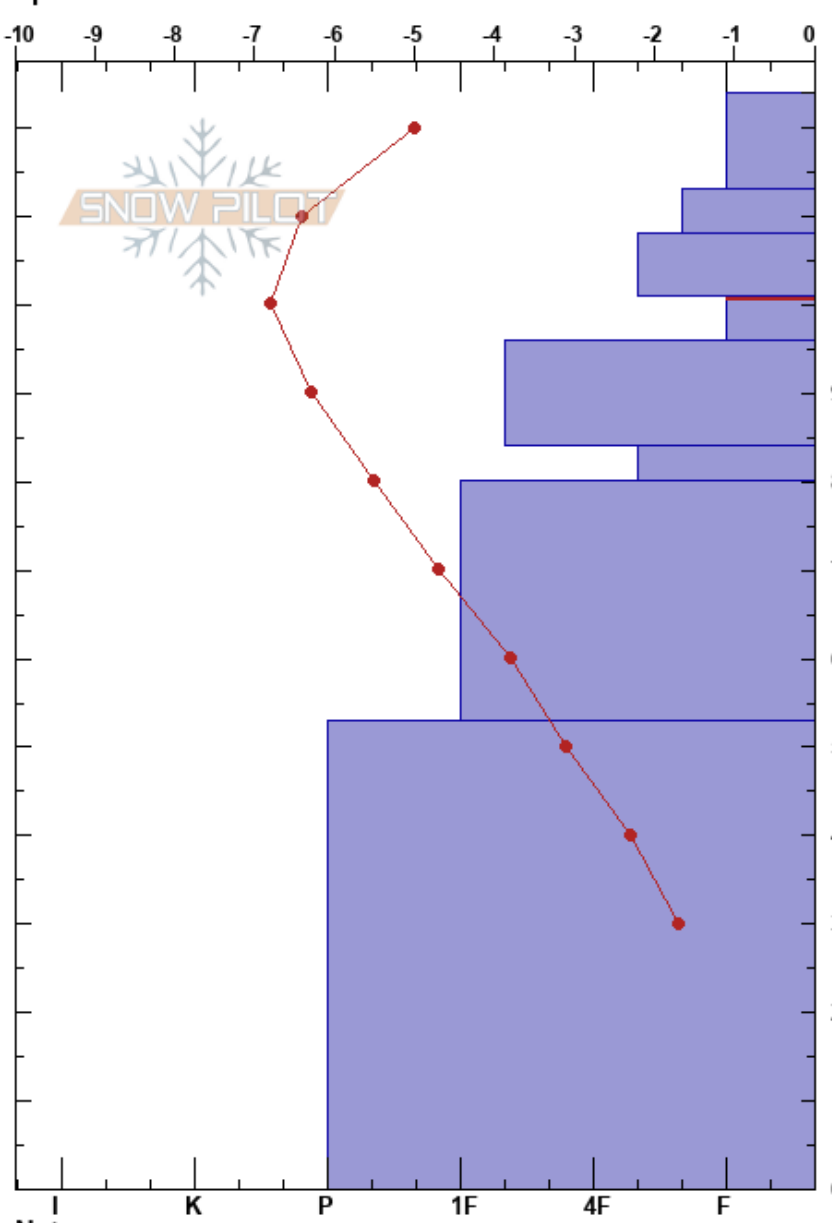

East Hodges
 Bear River Range
 UT
 Elevation: 8000 ft
 Aspect: NE
 Specifics:

toby weed
 02/19/2023 - 2:30pm
 Co-ord: 41.91487N, -111.47206W
 Slope Angle:
 Wind Loading: yes

Stability:
 Air Temperature: -5.4°C
 Sky Cover: SCT
 Precipitation: NO
 Wind: W Moderate

HS: 124
 PF: 35
 PS: 15
 101-96cm: Problematic layer

Elevation (cm)	Crystal		ρ kg/m ³	Stability tests & Layer comments
	Form	Size		
124				
120	+			
110	/ (∅)			
100	/ (∅)			← CT11, Q2 @101cm ← ECTN11 @101cm
90	•			
80	□			← CT19, Q3 @84cm ← ECTN20 @84cm
70				
60				
50				
40				
30	⊙ (a)			
20				
10				
0				