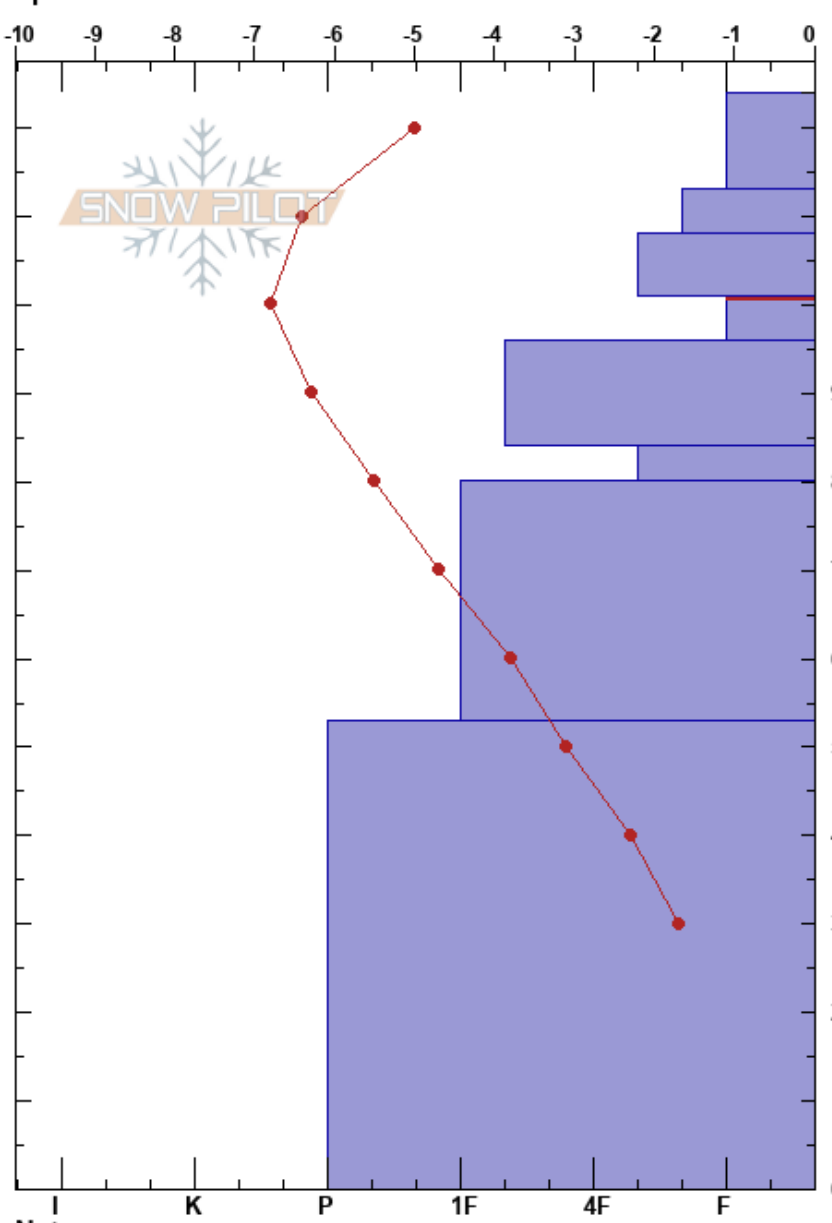

East Hodges
 Bear River Range
 UT
 Elevation: 8000 ft
 Aspect: NE
 Specifics:

toby weed
 02/19/2023 - 2:30pm
 Co-ord: 41.91487N, -111.47206W
 Slope Angle:
 Wind Loading: yes

Stability:
 Air Temperature: -5.4°C
 Sky Cover: SCT
 Precipitation: NO
 Wind: W Moderate
 HS: 124
 PF: 35
 PS: 15
 101-96cm: Problematic layer

Height (cm)	Crystal		Moisture	ρ kg/m ³	Stability tests & Layer comments
	Form	Size			
124					
120	+				
110	/ (∅)				
100	/ (∅)				← CT11, Q2 @101cm ← ECTN11 @101cm
90	•				
80	□				← CT19, Q3 @84cm ← ECTN20 @84cm
70					
60					
50					
40					
30	⊙ (a)				
20					
10					
0					