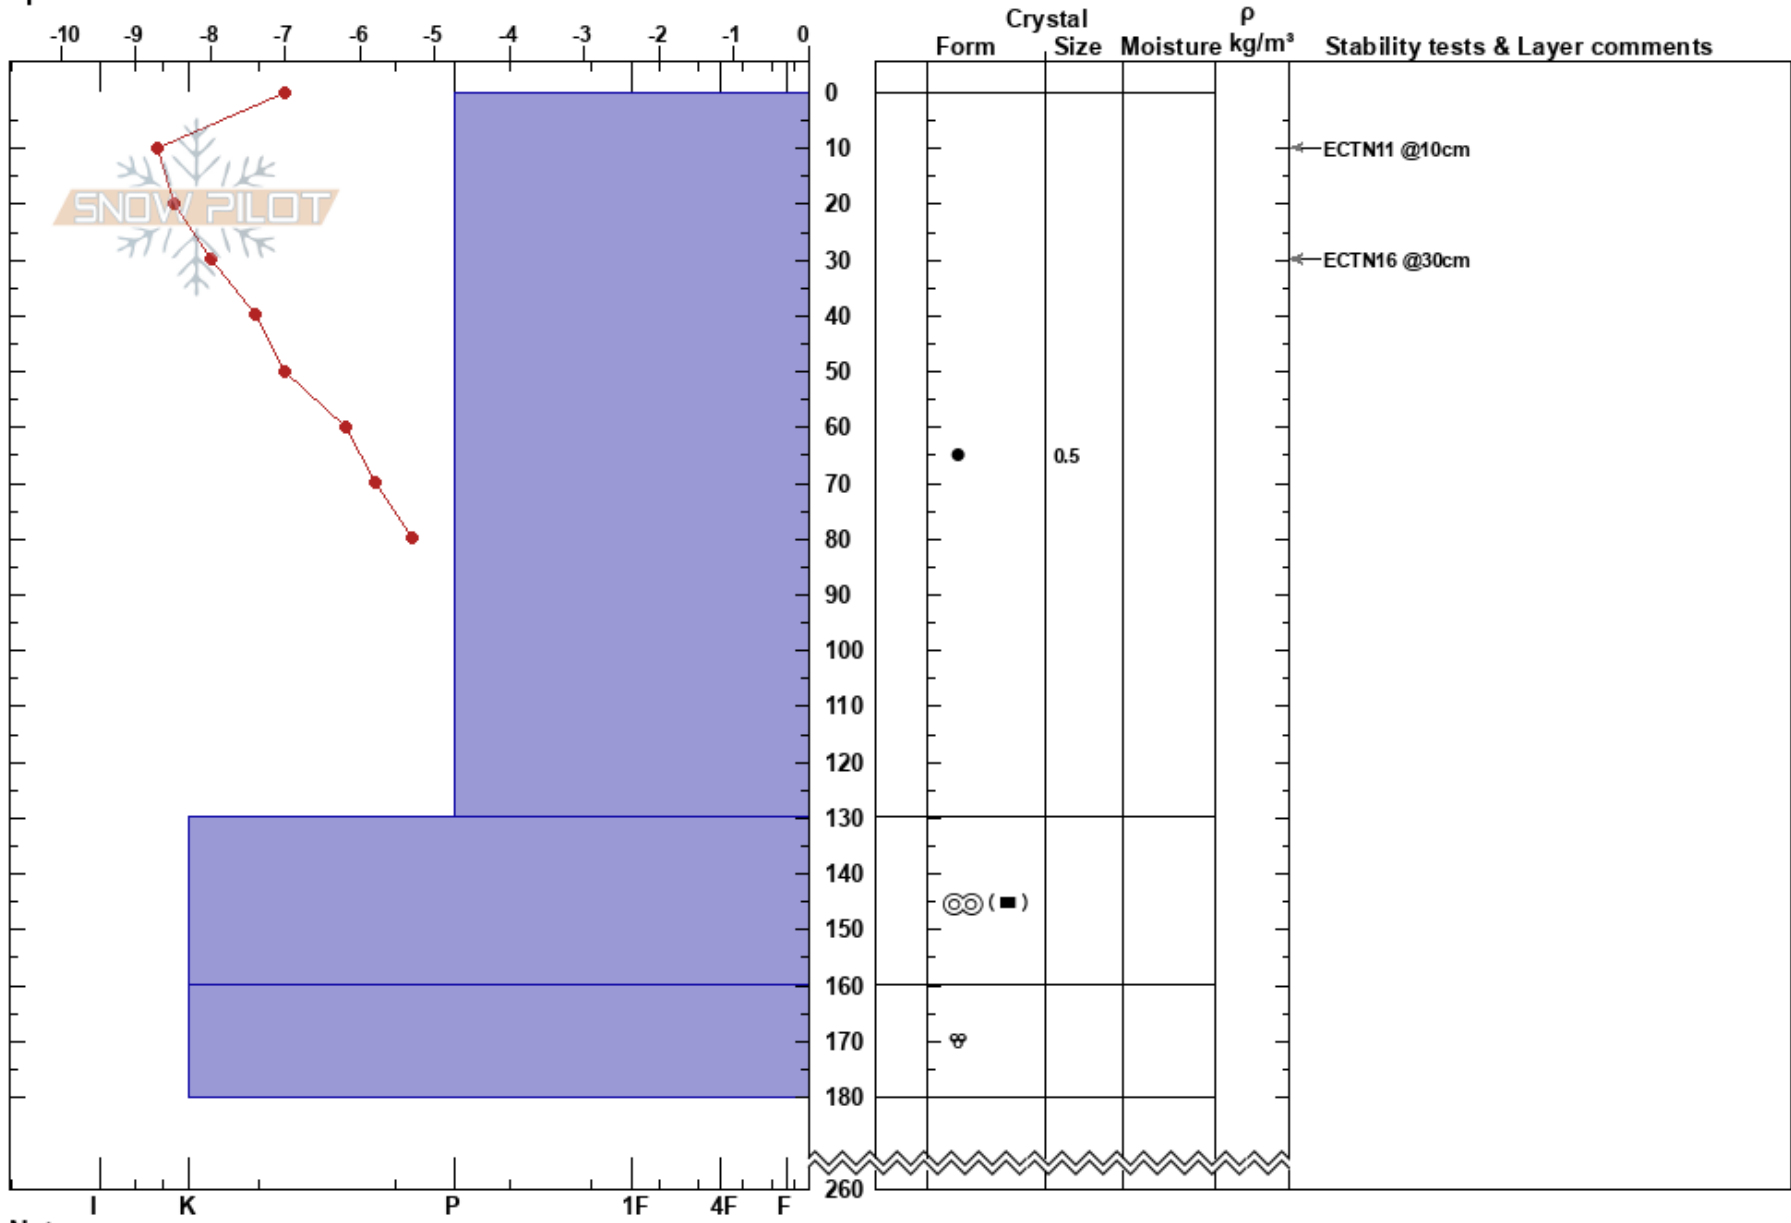

Trillevalen SO
 Välliste
 Sweden
 Elevation: 949 m
 Aspect: SE
 Specifics:

Oskar Brodén
 20/02/2023 - 11:15
 Co-ord:
 Slope Angle: 33°
 Wind Loading:

Stability:
 Air Temperature: -5.6°C
 Sky Cover: BKN
 Precipitation: S-1
 Wind: Calm

HS:260

Layer Notes:

Notes: