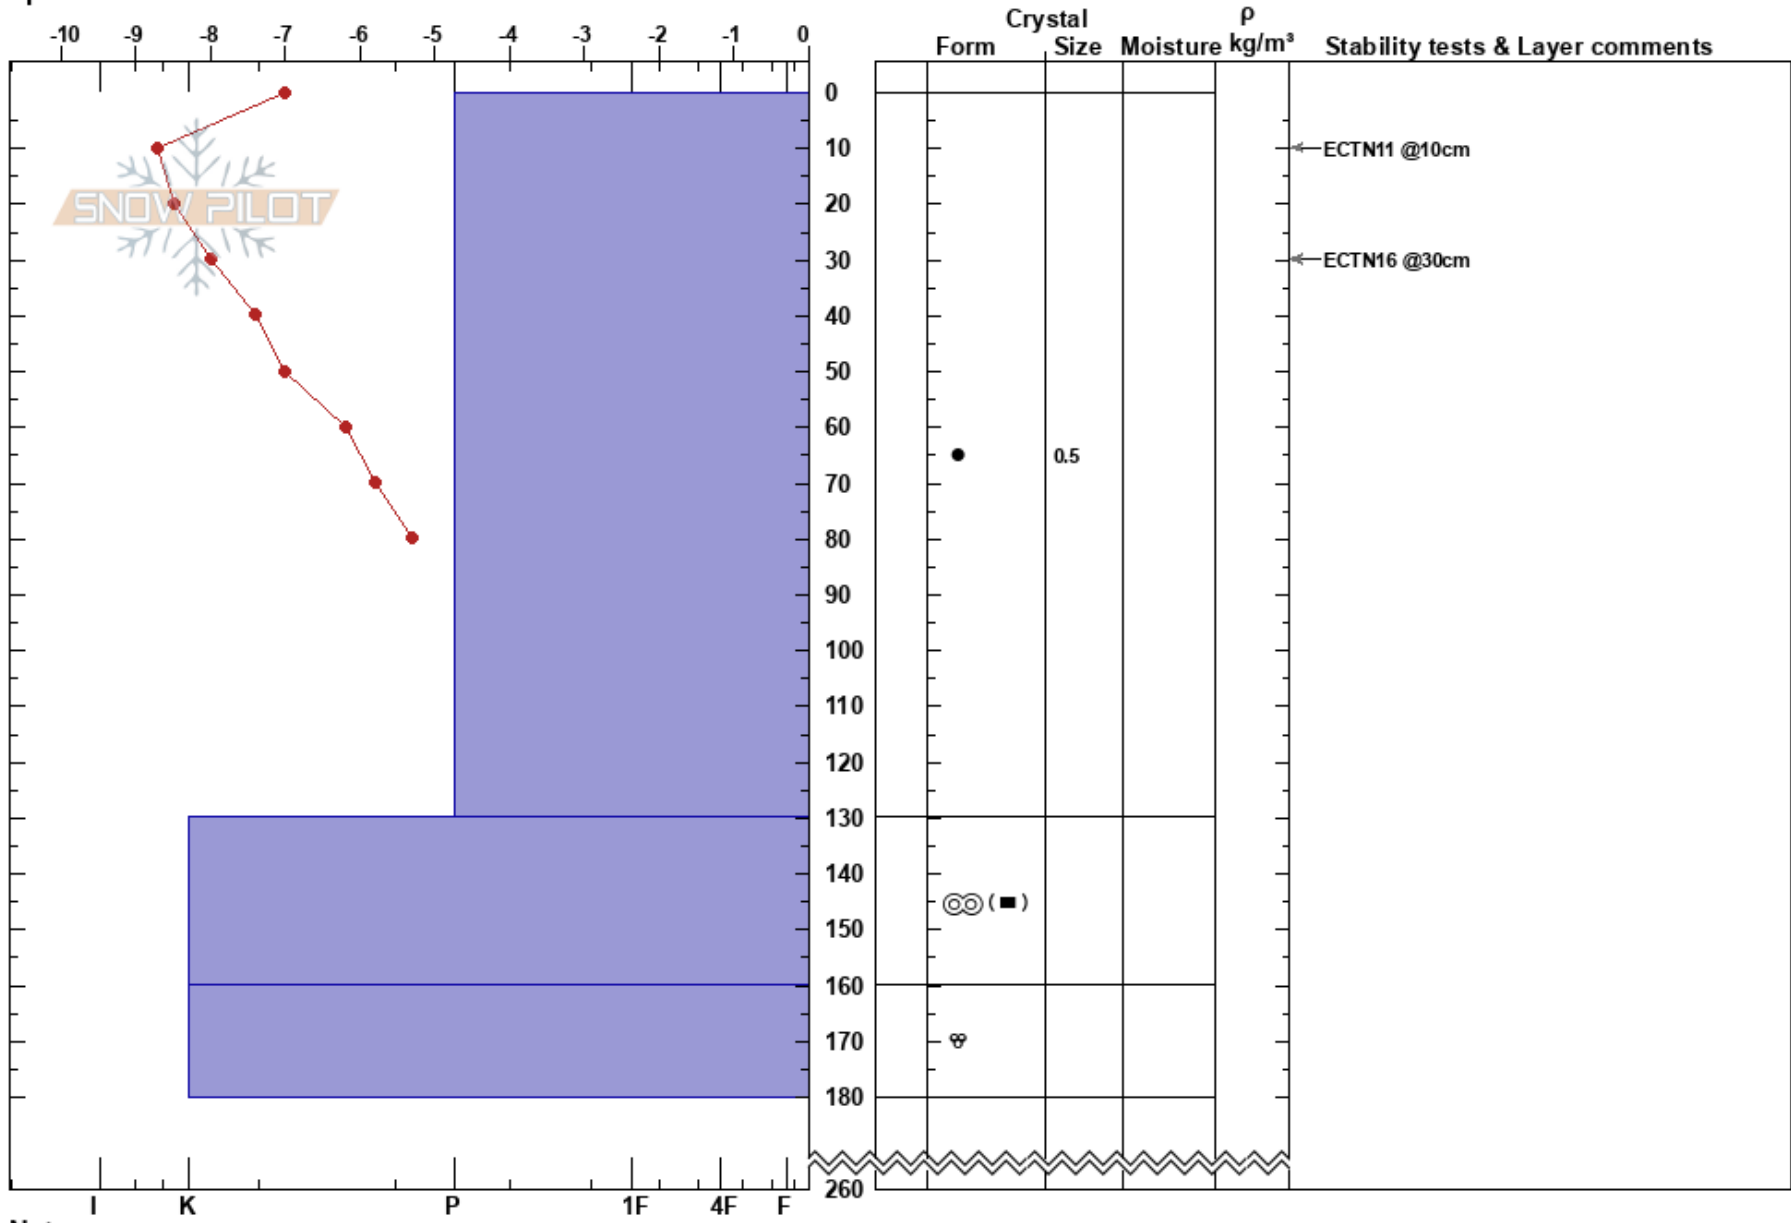

Trillevalen SO
Välliste
Sweden
Elevation: 949 m
Aspect: SE
Specifics:

Oskar Brodén
20/02/2023 - 11:15
Co-ord:
Slope Angle: 33°
Wind Loading:

Stability:
Air Temperature: -5.6°C
Sky Cover: BKN
Precipitation: S-1
Wind: Calm

HS:260
Layer Notes:

Notes: