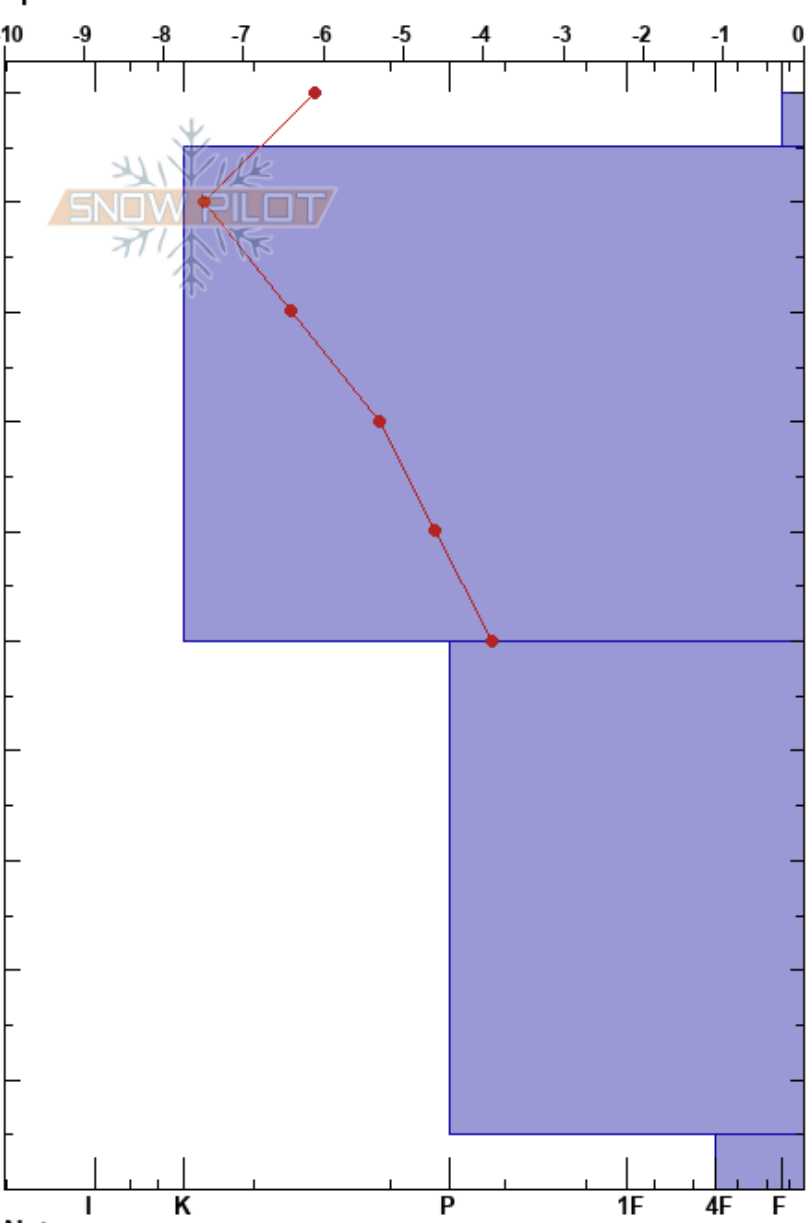

Trillevalen NO
 Välliste
 Sweden
 Elevation: 937 m
 Aspect: NE
 Specifics:

Oskar Brodén
 20/02/2023 - 10:22
 Co-ord:
 Slope Angle: 25°
 Wind Loading:

Stability:
 Air Temperature: -5.8°C PF: 5
 Sky Cover: BKN
 Precipitation: NO
 Wind: Calm

Layer Notes:

	Crystal		ρ kg/m ³	Stability tests & Layer comments
	Form	Size		
100	+	1.5		
70	☉ (■)			
28	☉			
0	^	(3)		

Notes: