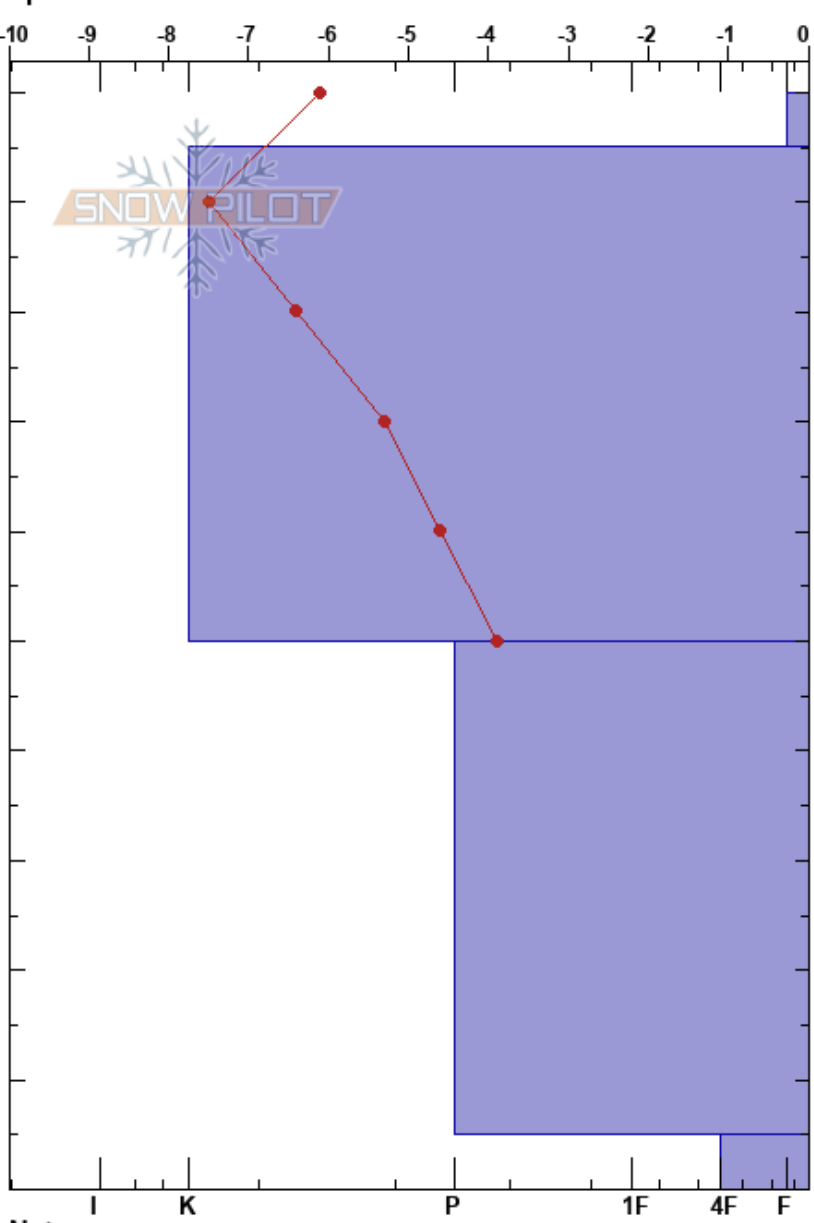

Trillevalen NO
 Välliste
 Sweden
 Elevation: 937 m
 Aspect: NE
 Specifics:

Oskar Brodén
 20/02/2023 - 10:22
 Co-ord:
 Slope Angle: 25°
 Wind Loading:

Stability:
 Air Temperature: -5.8°C PF: 5
 Sky Cover: BKN
 Precipitation: NO
 Wind: Calm

Layer Notes:

Notes:

	Crystal		ρ kg/m ³	Stability tests & Layer comments
	Form	Size		
100	+	1.5		
70	☞ (■)			
30	☞			
0	^	(3)		