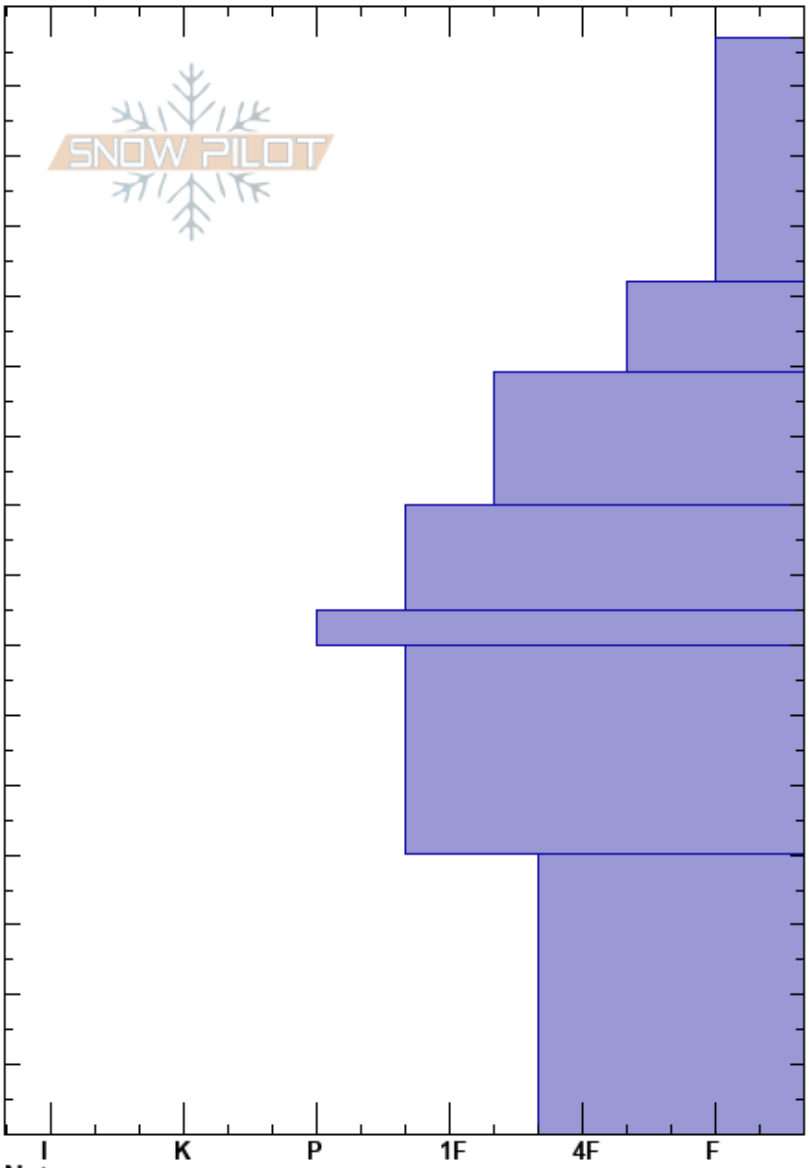

Throne (D.S.S.P.S.)
 Bridger Range
 MT
 Elevation: 7569 ft
 Aspect: 30°
 Specifics: Instability rapidly rising; We skied slope

Alex Marienthal
 02/19/2023 - 11:00am
 Co-ord: 45.87689N, -110.94562W
 Slope Angle: 10°
 Wind Loading:

Stability: Poor
 Air Temperature: -7.5°C
 Sky Cover: OVC
 Precipitation: S2
 Wind: SW Moderate
 HS: 157
 PF: 55
 157-122cm: Problematic layer

Depth (cm)	Crystal		Moisture	ρ kg/m ³	Stability tests & Layer comments
	Form	Size			
157					
140	+				
120	/				
100	•				
80	•				
75	•				
55	⊖	2			
20	□	2-3			
0					ECTX