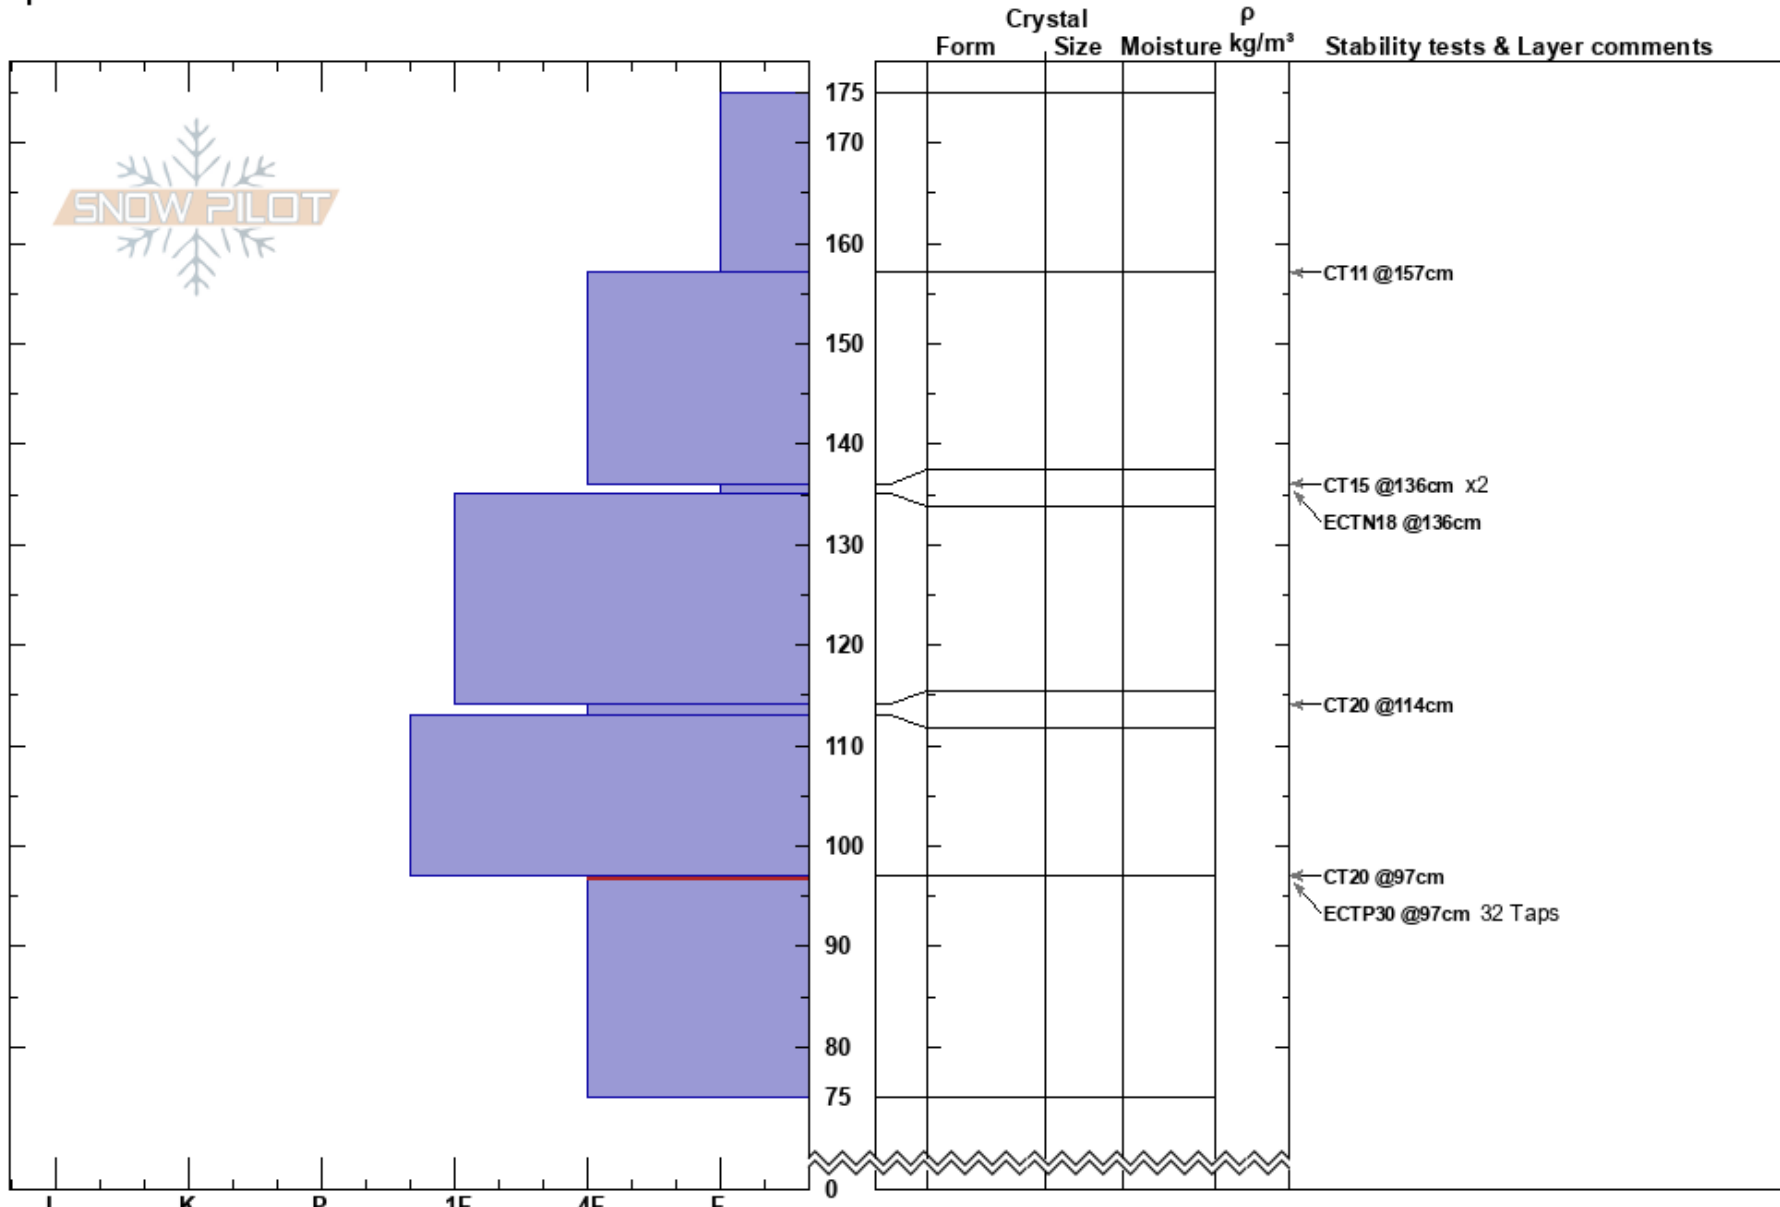

Town Hill  
 Absaroka Range  
 MT  
 Elevation: 8600 ft  
 Aspect: NW  
 Specifics:

Charlie Bayles  
 02/19/2023 - 1:00pm  
 Co-ord: 45.50412N, -110.49674W  
 Slope Angle: 32°  
 Wind Loading:

Stability:  
 Air Temperature:  
 Sky Cover: BKN  
 Precipitation:  
 Wind: W Moderate

HS: 175  
 Layer Notes:  
 97-75cm: Problematic layer

Notes: