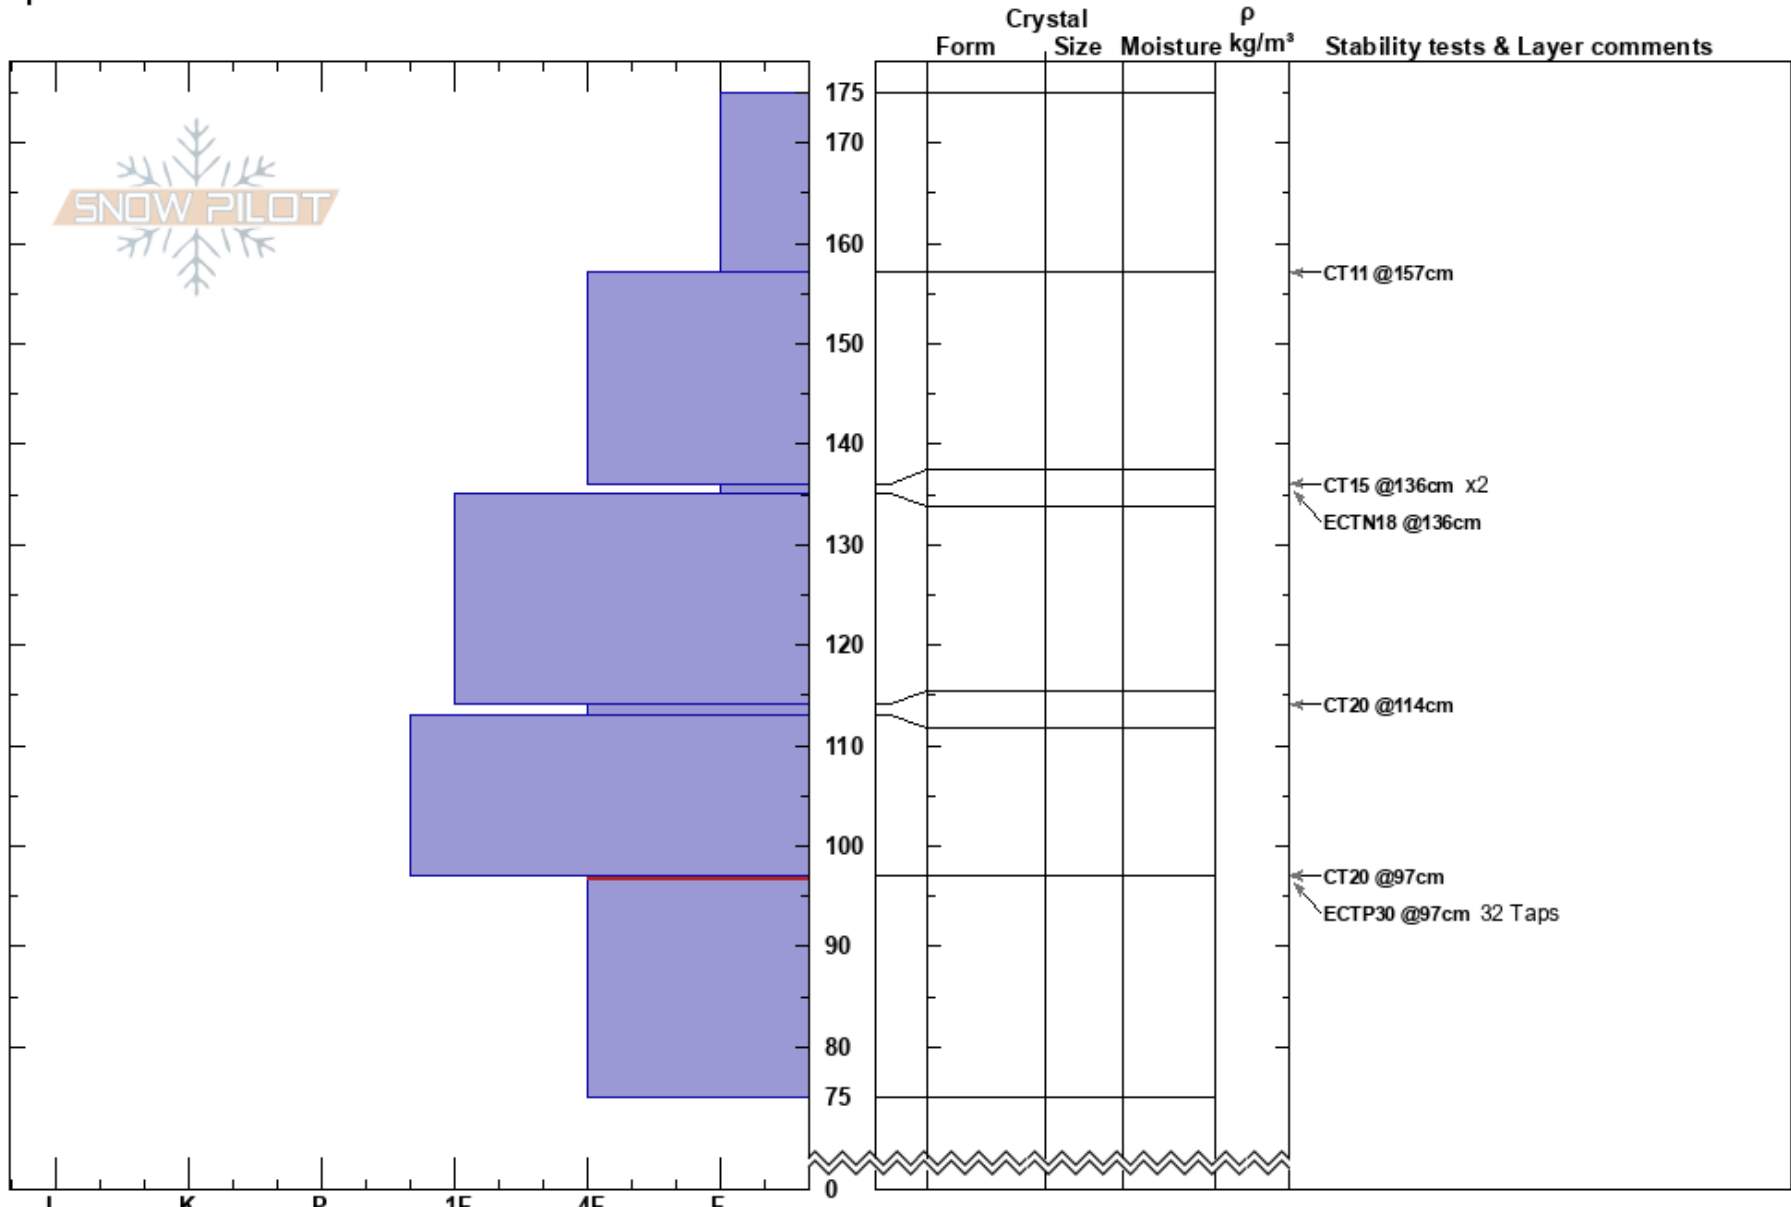

Town Hill
 Absaroka Range
 MT
 Elevation: 8600 ft
 Aspect: NW
 Specifics:

Charlie Bayles
 02/19/2023 - 1:00pm
 Co-ord: 45.50412N, -110.49674W
 Slope Angle: 32°
 Wind Loading:

Stability:
 Air Temperature:
 Sky Cover: BKN
 Precipitation:
 Wind: W Moderate

HS: 175
 Layer Notes:
 97-75cm: Problematic layer

Notes: