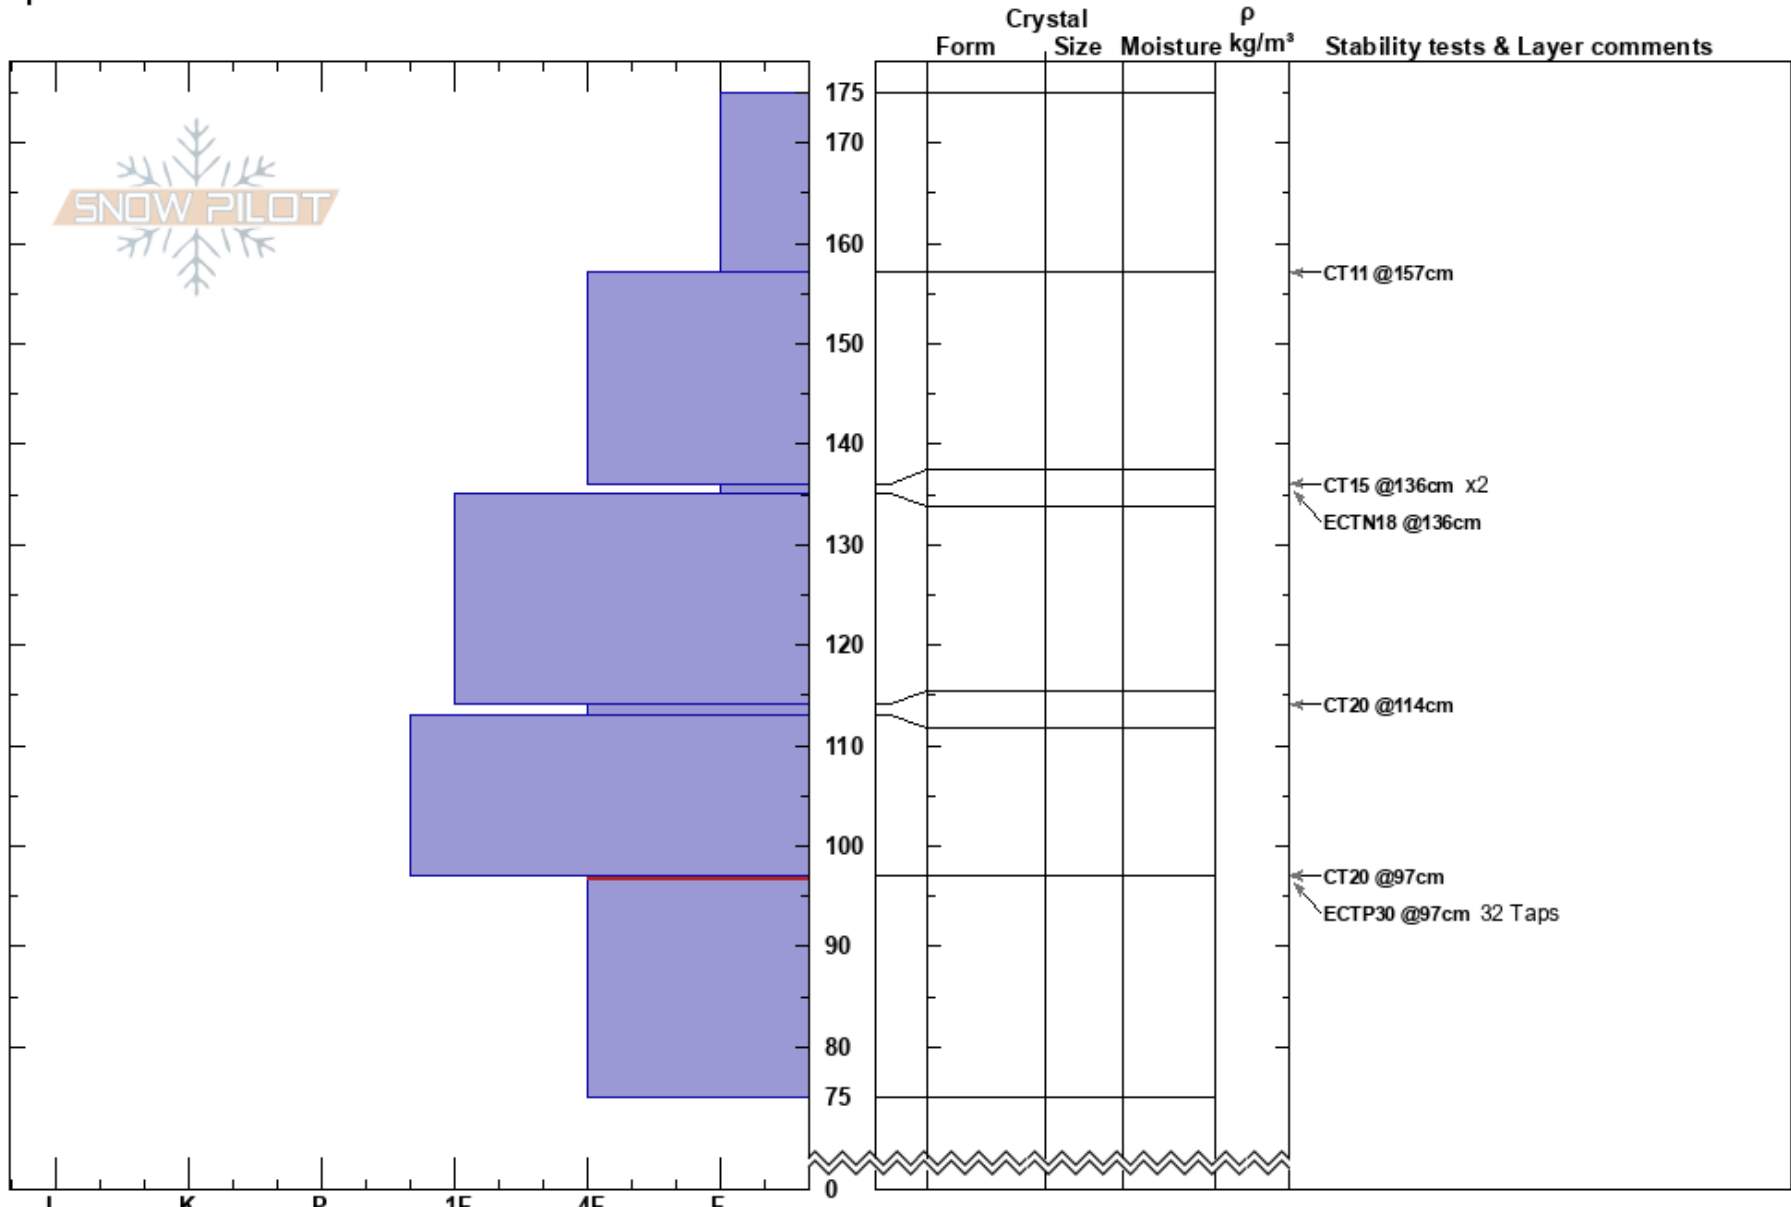

Town Hill  
 Absaroka Range  
 MT  
 Elevation: 8600 ft  
 Aspect: NW  
 Specifics:

Charlie Bayles  
 02/19/2023 - 1:00pm  
 Co-ord: 45.50412N, -110.49674W  
 Slope Angle: 32°  
 Wind Loading:

Stability:  
 Air Temperature:  
 Sky Cover: BKN  
 Precipitation:  
 Wind: W Moderate

HS: 175  
 Layer Notes:  
 97-75cm: Problematic layer

Notes: