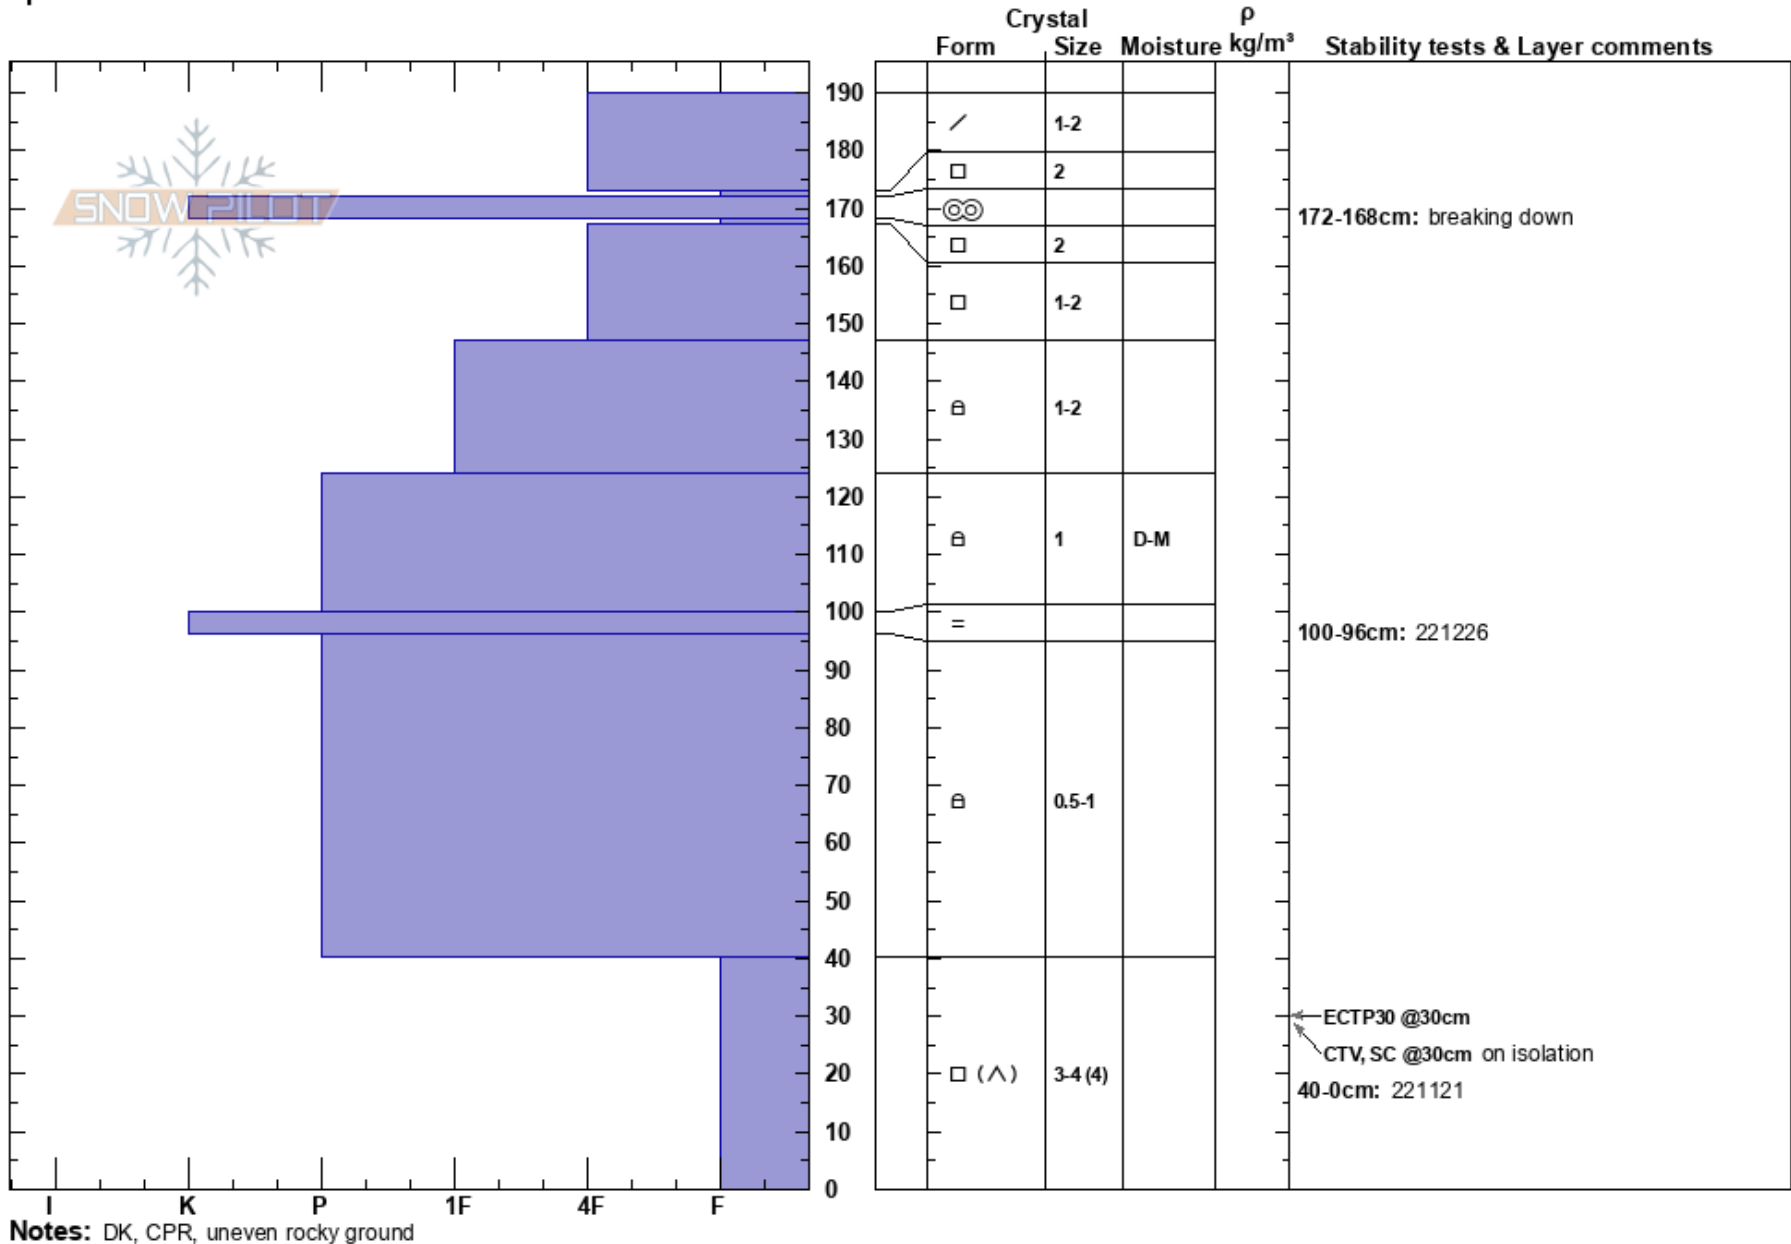

MP11
 monashee
 CA
 Elevation: 2085 m
 Aspect: NE
 Specifics:

Big Red Cats
 02/19/2023 - 11:30am
 Co-ord:
 Slope Angle: 38°
 Wind Loading: yes

Stability:
 Air Temperature: -4.2°C
 Sky Cover: OVC
 Precipitation: NO
 Wind: N Light Breeze

HS: 190
 Layer Notes:
 172-168cm: breaking down
 100-96cm: 221226
 40-0cm: 221121
 40-0cm: Problematic layer

Notes: DK, CPR, uneven rocky ground