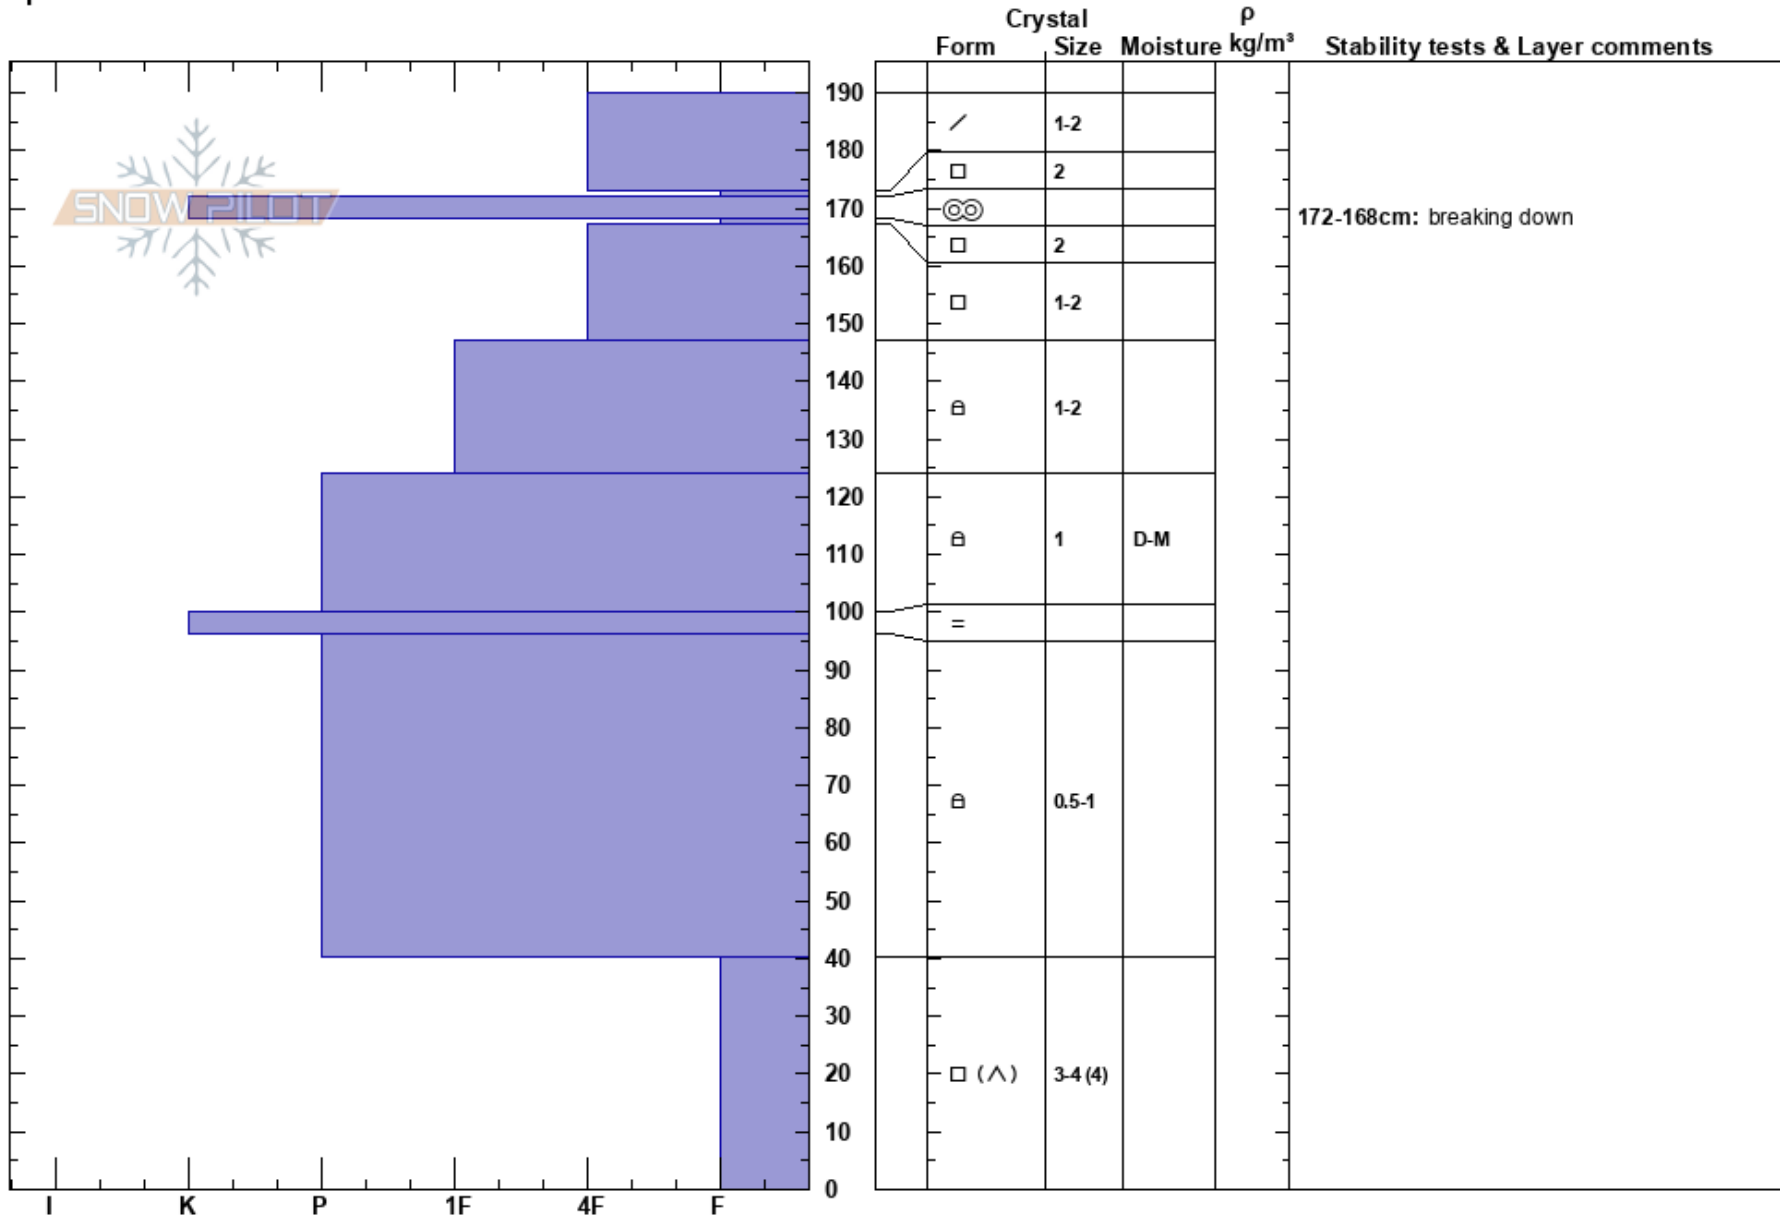

MP11
 monashee
 CA
 Elevation: 2085 m
 Aspect: NE
 Specifics:

Big Red Cats
 02/19/2023 - 11:30am
 Co-ord:
 Slope Angle: 38°
 Wind Loading: yes

Stability:
 Air Temperature: -4.2°C
 Sky Cover: OVC
 Precipitation: NO
 Wind: N Light Breeze

HS: 190
 172-168cm: breaking down

Notes: DK, CPR, uneven rocky ground