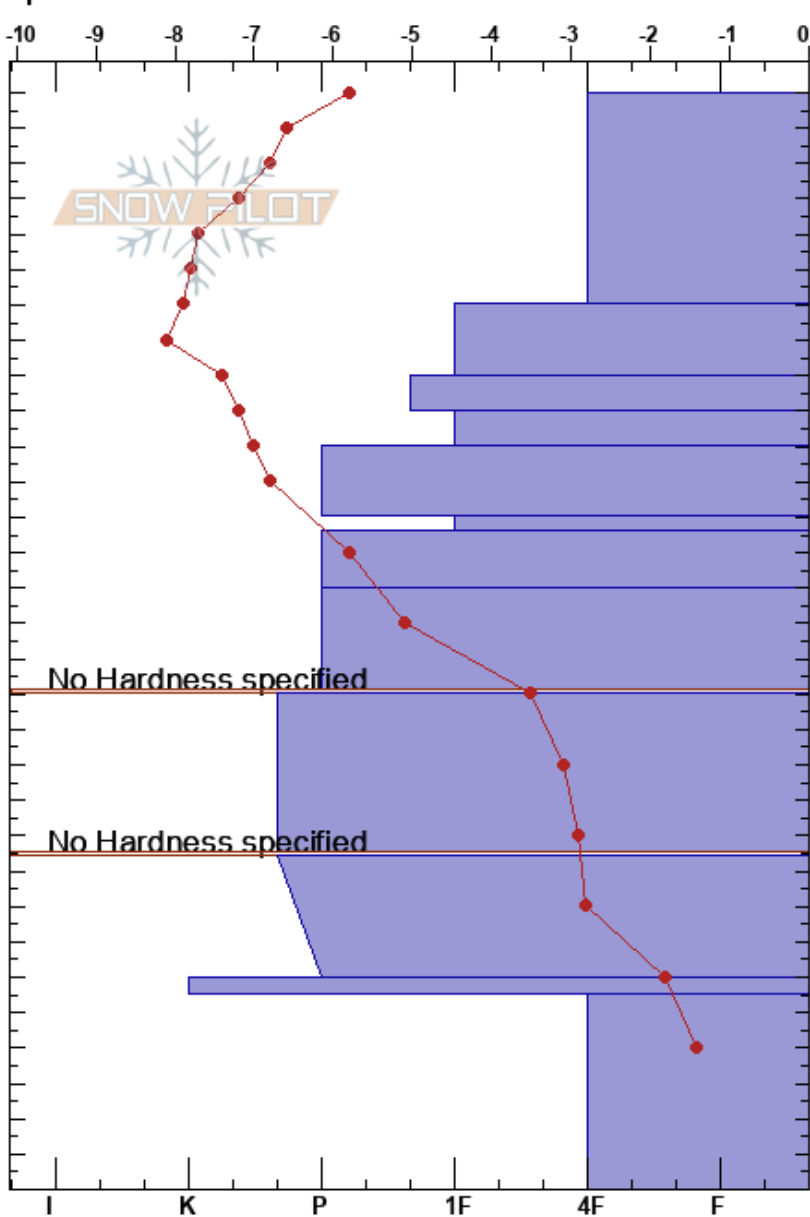

Nexus  
 Monashee  
 BC  
 Elevation: 2150 m  
 Aspect: 90°  
 Specifics:

Brock Freathy  
 18/02/2023 - 11:00  
 Co-ord: 50.18140N, -118.25620W  
 Slope Angle: 32°  
 Wind Loading:

Stability:  
 Air Temperature: -7.5°C  
 Sky Cover: OVC  
 Precipitation: S1  
 Wind: S Moderate

HS:310  
 55-0cm: Problematic layer

Elevation (cm)	Crystal		Moisture	$\rho$ kg/m <sup>3</sup>	Stability tests & Layer comments
	Form	Size			
310					
280	/	2			
240	/	2			
200	/ (•)				
190	⊙⊙	2-3			
140	∨	2			
100	∨				
60	⊙⊙				
30	□				

- ← STM @260cm
- ← CT5, Q2 @260cm RP
- ← CT15, Q2 @230cm RP
- ← CT21, Q3 @230cm BRK
- ← CT28, Q3 @230cm BRK
- ← CT25, Q3 @210cm BRK
- ← DTN @55cm NR

Notes: