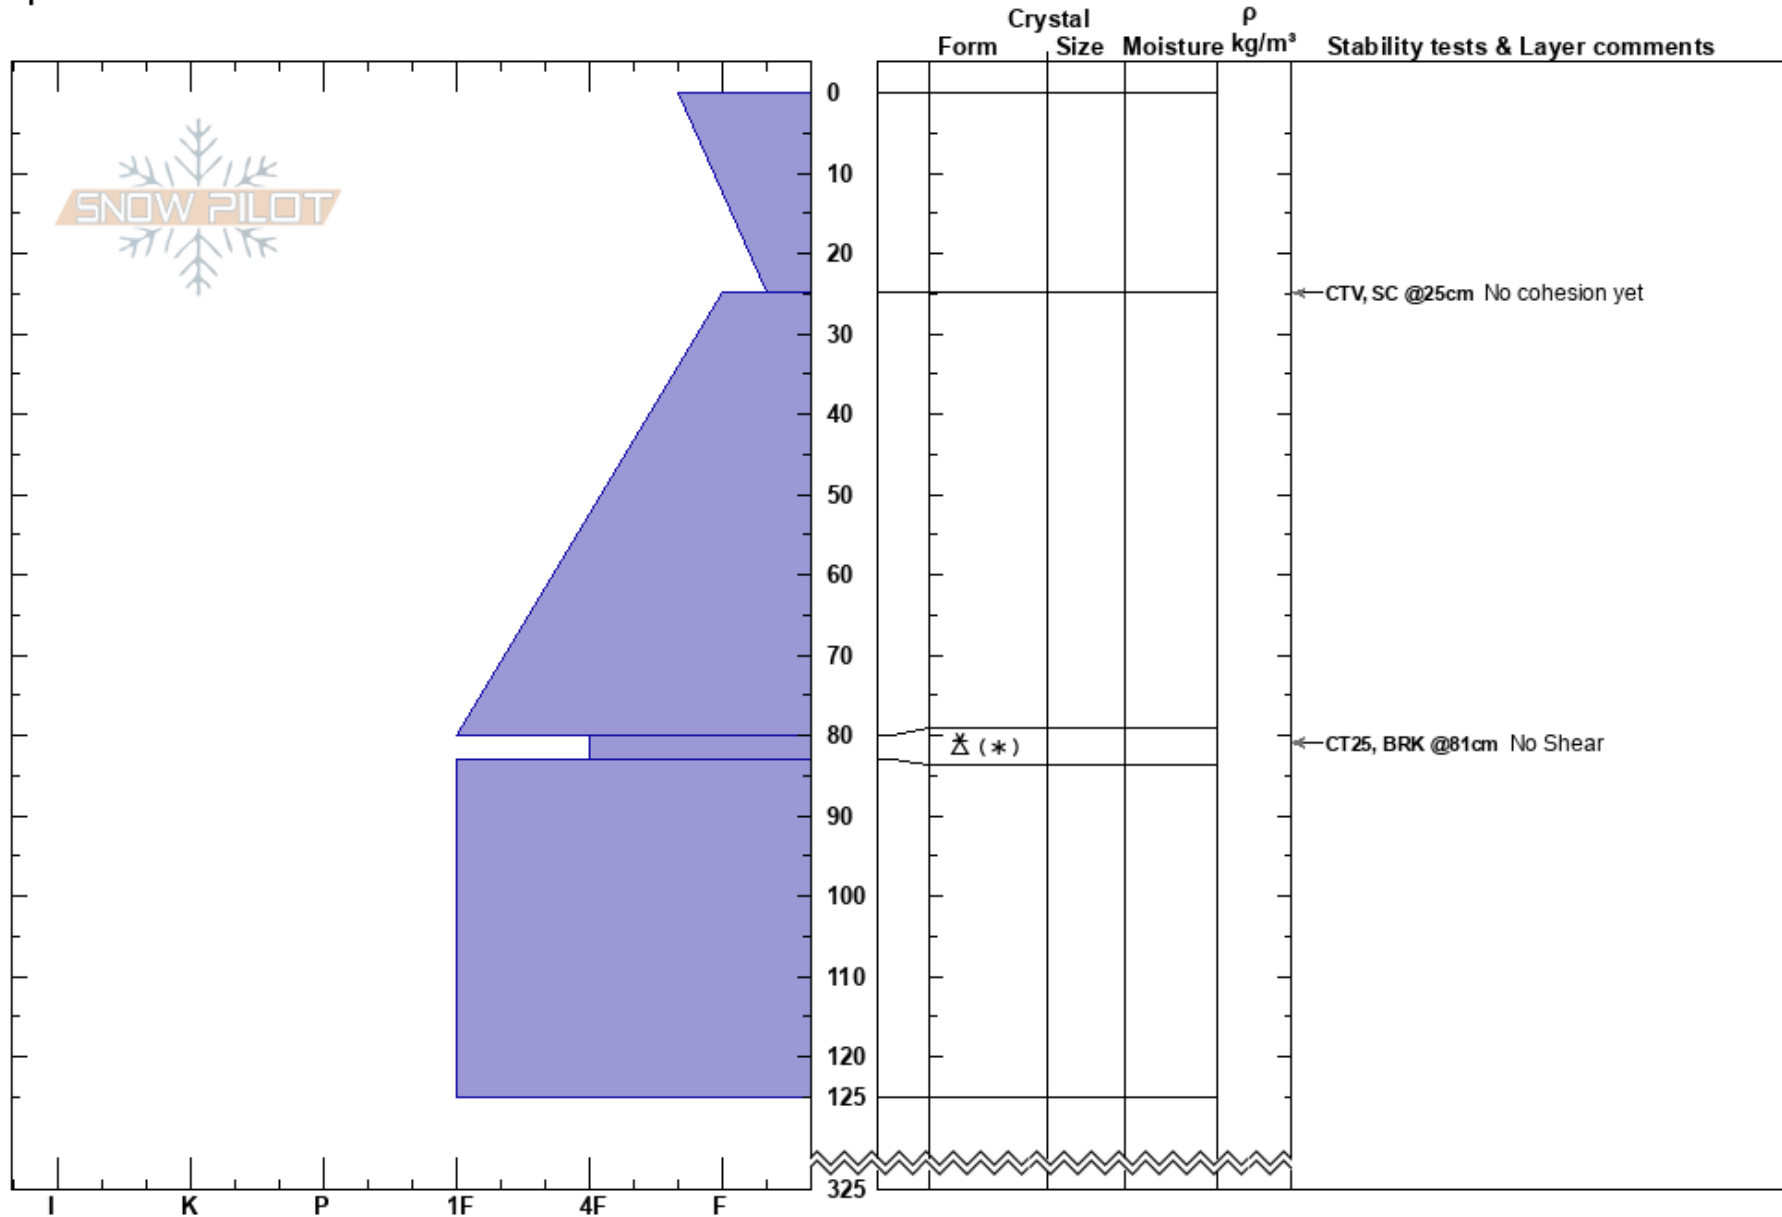

Dairyland
 Monashee
 BC
 Elevation: 1950 m
 Aspect: SE
 Specifics:

Trevor Gavura
 19/02/2023 - 09:30
 Co-ord:
 Slope Angle: 35°
 Wind Loading:

Stability:
 Air Temperature: -4°C
 Sky Cover: OVC
 Precipitation: S2
 Wind: W Light Breeze

HS: 325
 PF: 100 80-83cm: Problematic layer
 PS: 75

Notes: