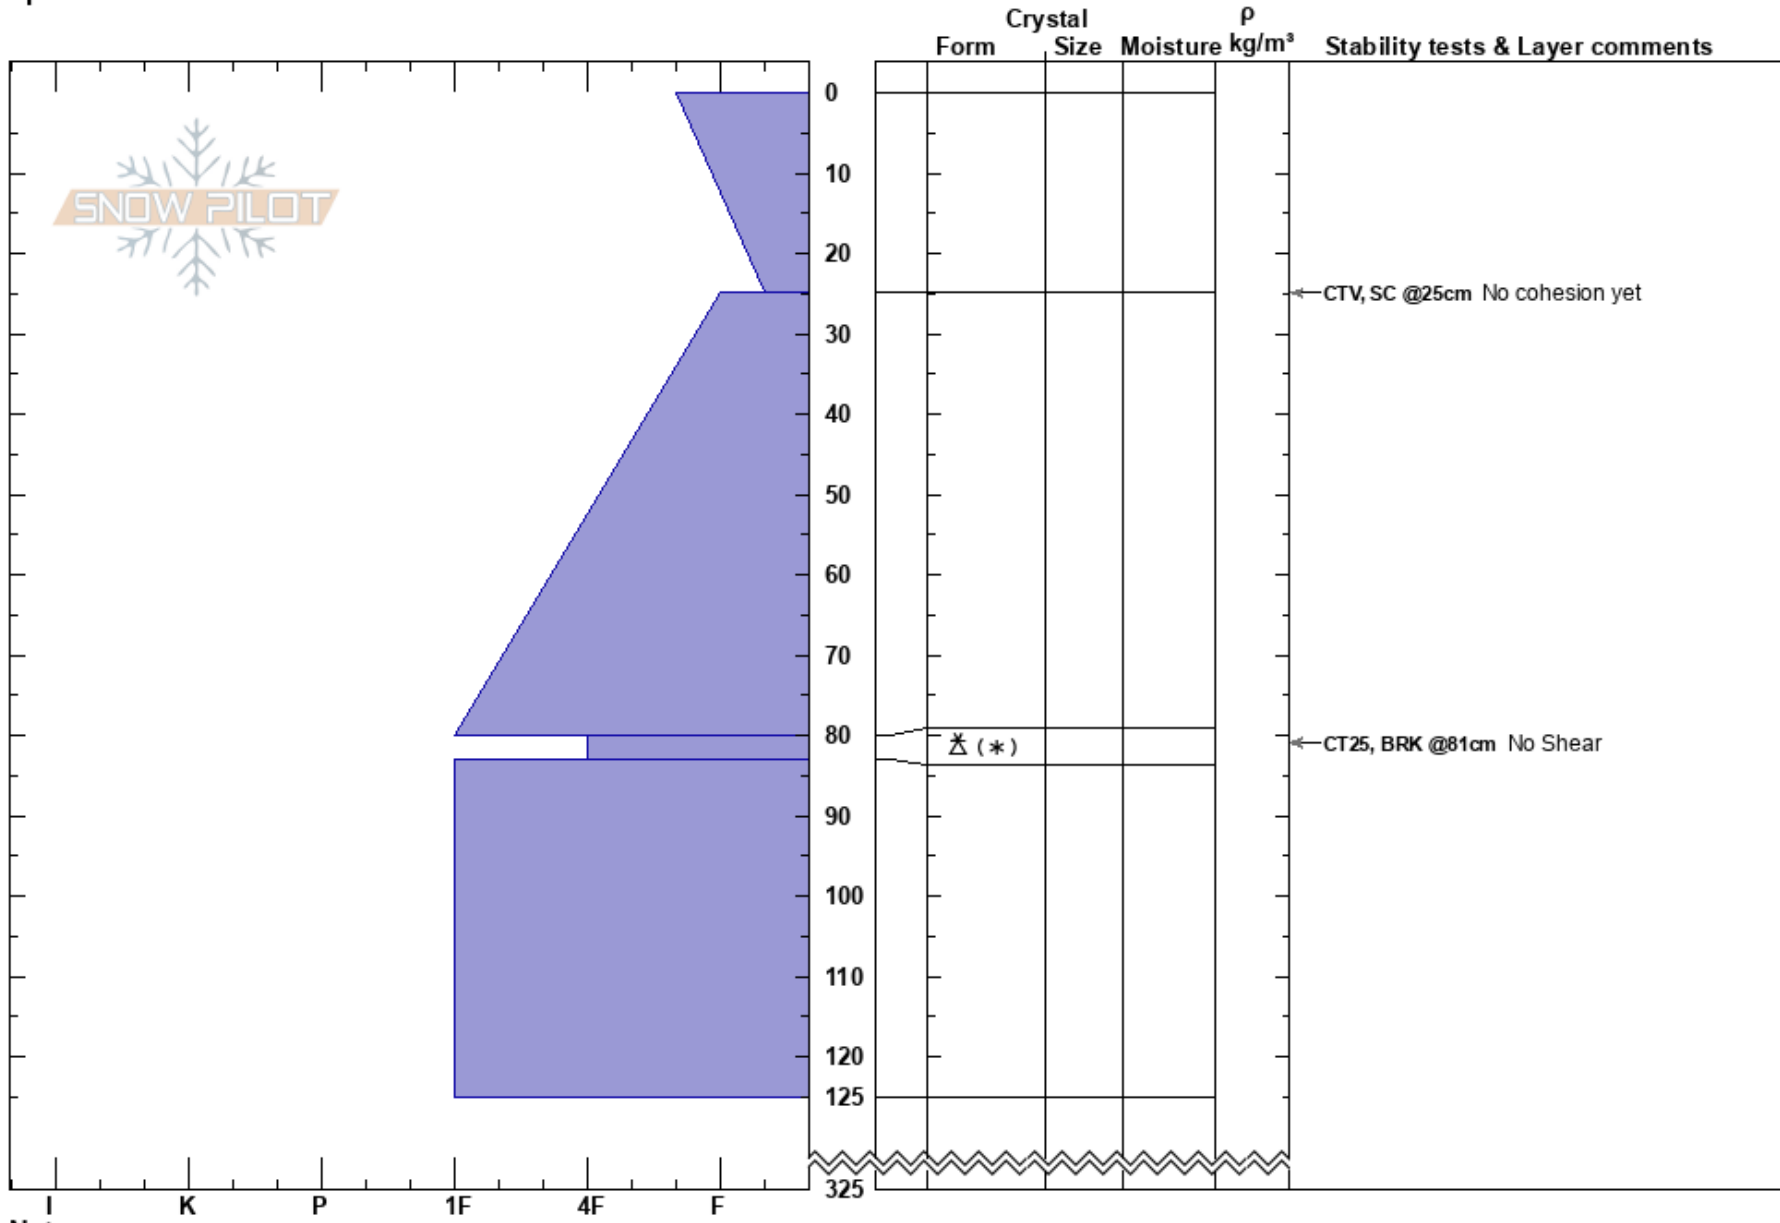

Dairyland
 Monashee
 BC
 Elevation: 1950 m
 Aspect: SE
 Specifics:

Trevor Gavura
 19/02/2023 - 09:30
 Co-ord:
 Slope Angle: 35°
 Wind Loading:

Stability:
 Air Temperature: -4°C
 Sky Cover: OVC
 Precipitation: S2
 Wind: W Light Breeze

HS: 325
 PF: 100 80-83cm: Problematic layer
 PS: 75

Notes: