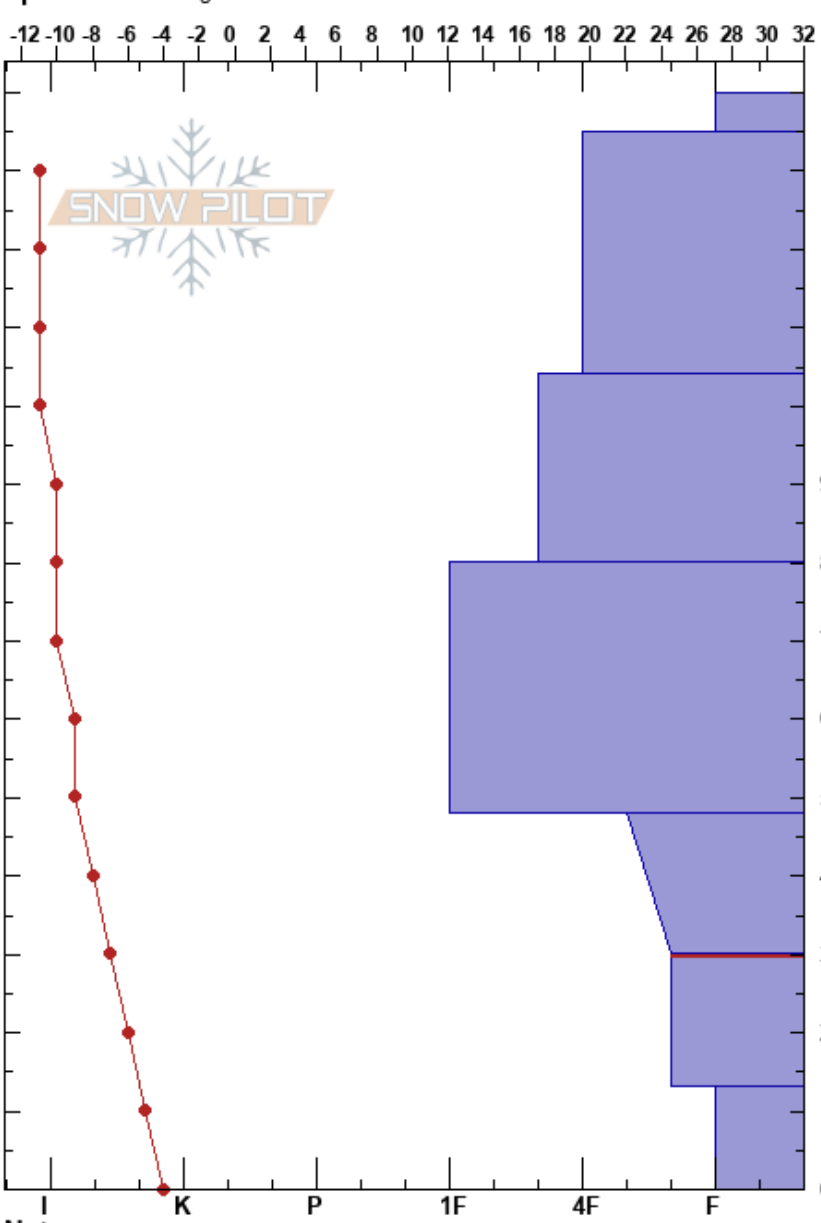

Jet Amphitheater
 Arapahoe Basin Ski Area
 CO
Elevation: 12139 ft
Aspect: W
Specifics: Pit dug in a Ski Area

Warren Hanson
 02/14/2023 - 1:55am
Co-ord: 39.62660N, -105.86590W
Slope Angle: 35°
Wind Loading: previous

Stability:
Air Temperature: 13°F
Sky Cover: CLR
Precipitation: NO
Wind: W Moderate

HS: 140
PF: 32 30-13cm: Problematic layer
PS: 17

Crystal Form	Crystal Size	Moisture	ρ kg/m ³	Stability tests & Layer comments
/	0.5-1			
•	1-1.5			
• (•)	0.5-1			← ECTP25 @92cm ← CT25, Q1 @85cm
•	0.5-1			
□	2-2.5			
□	2-3			← CT13, Q3 @28cm ← CT20, Q3 @22cm
^	5			