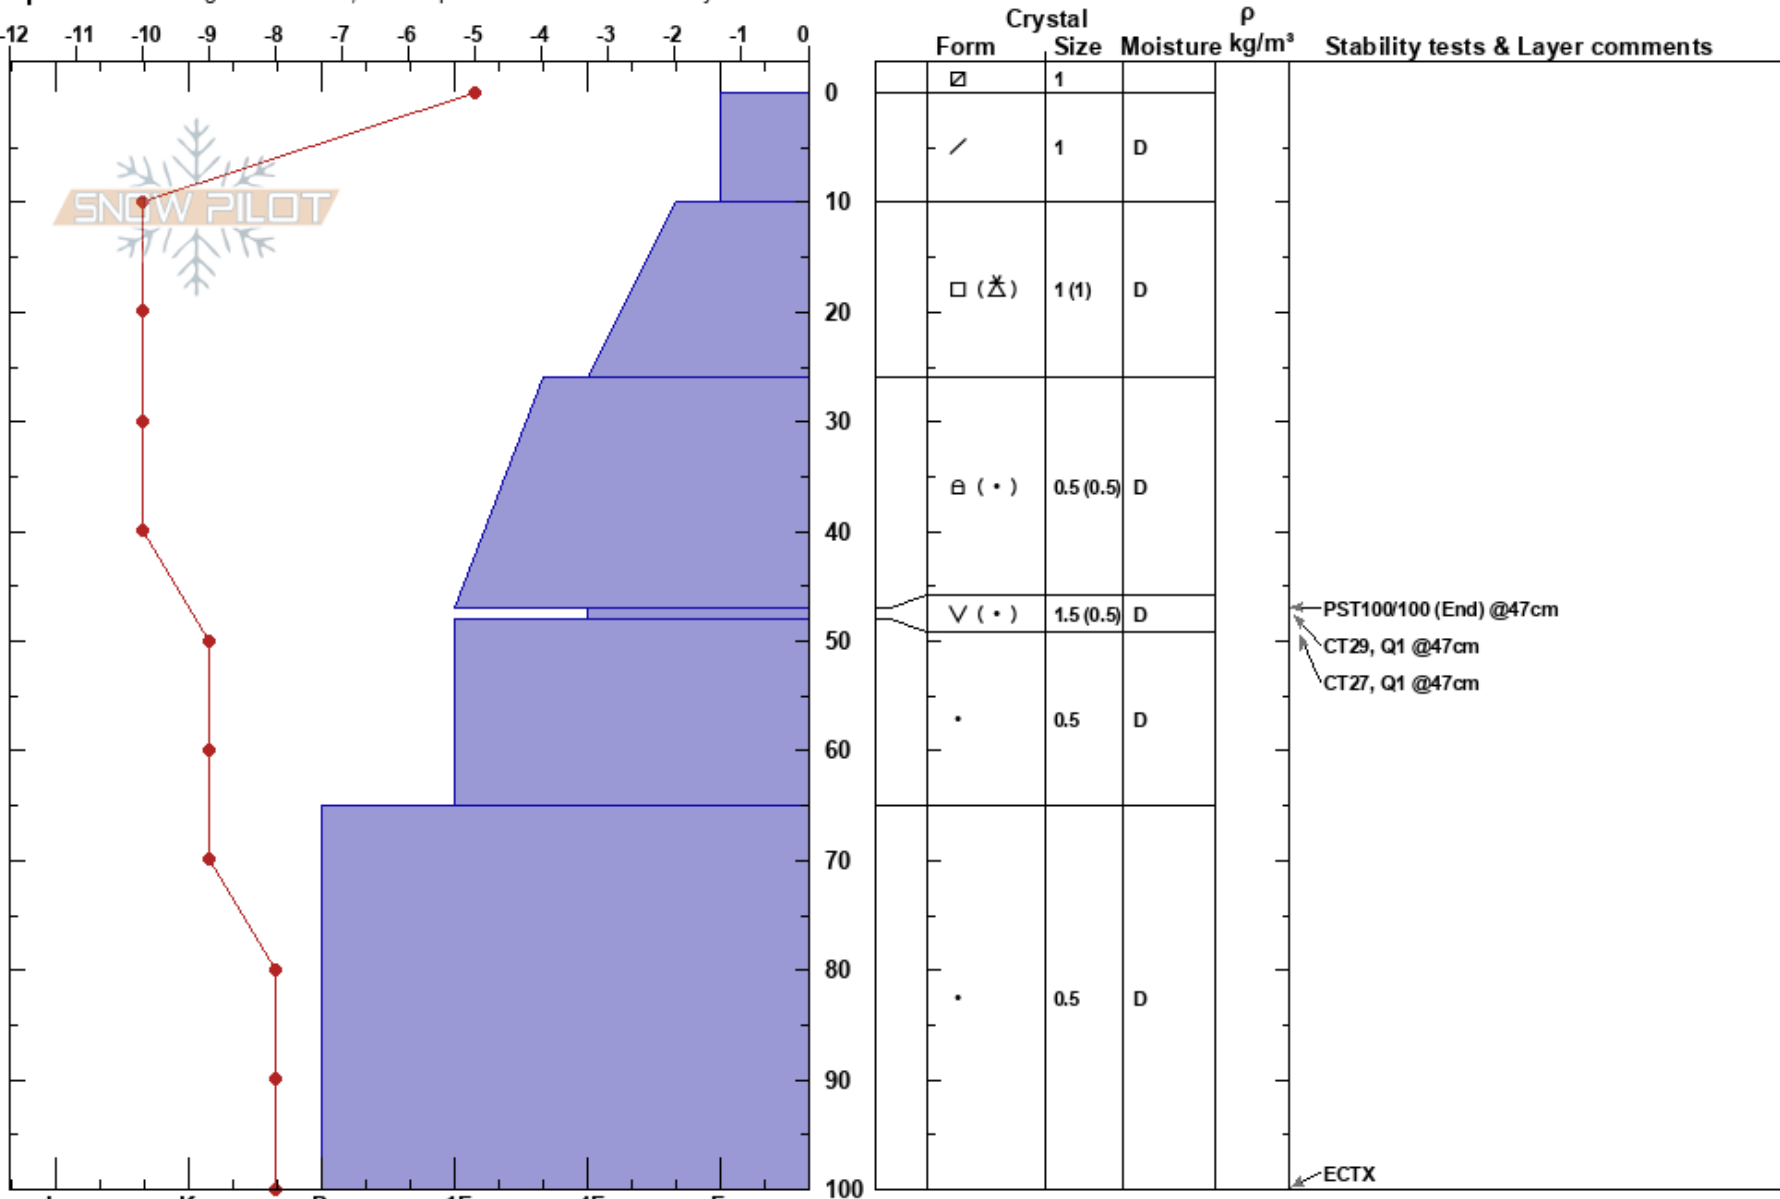

Smugglers'
Sierra Nevada
CA
Elevation: 9190 ft
Aspect: 345°

Buck Bossier
02/10/2023 - 11:00am
Co-ord: 37.64897N, -119.05337W
Slope Angle: 23°
Wind Loading: previous

Stability: **PF: 30**
Air Temperature: -1°C
Sky Cover: BKN
Precipitation: NO
Wind: SW Light Breeze

Layer Notes:
47-48cm: Problematic layer

Specifics: Pit dug in a Ski Area; Pit is representative of backcountry

Notes: Possible rollover below pit. Slight melting of crystals on crystal card. Possible previous wind-loading on hill. Variable slope angle within layers.