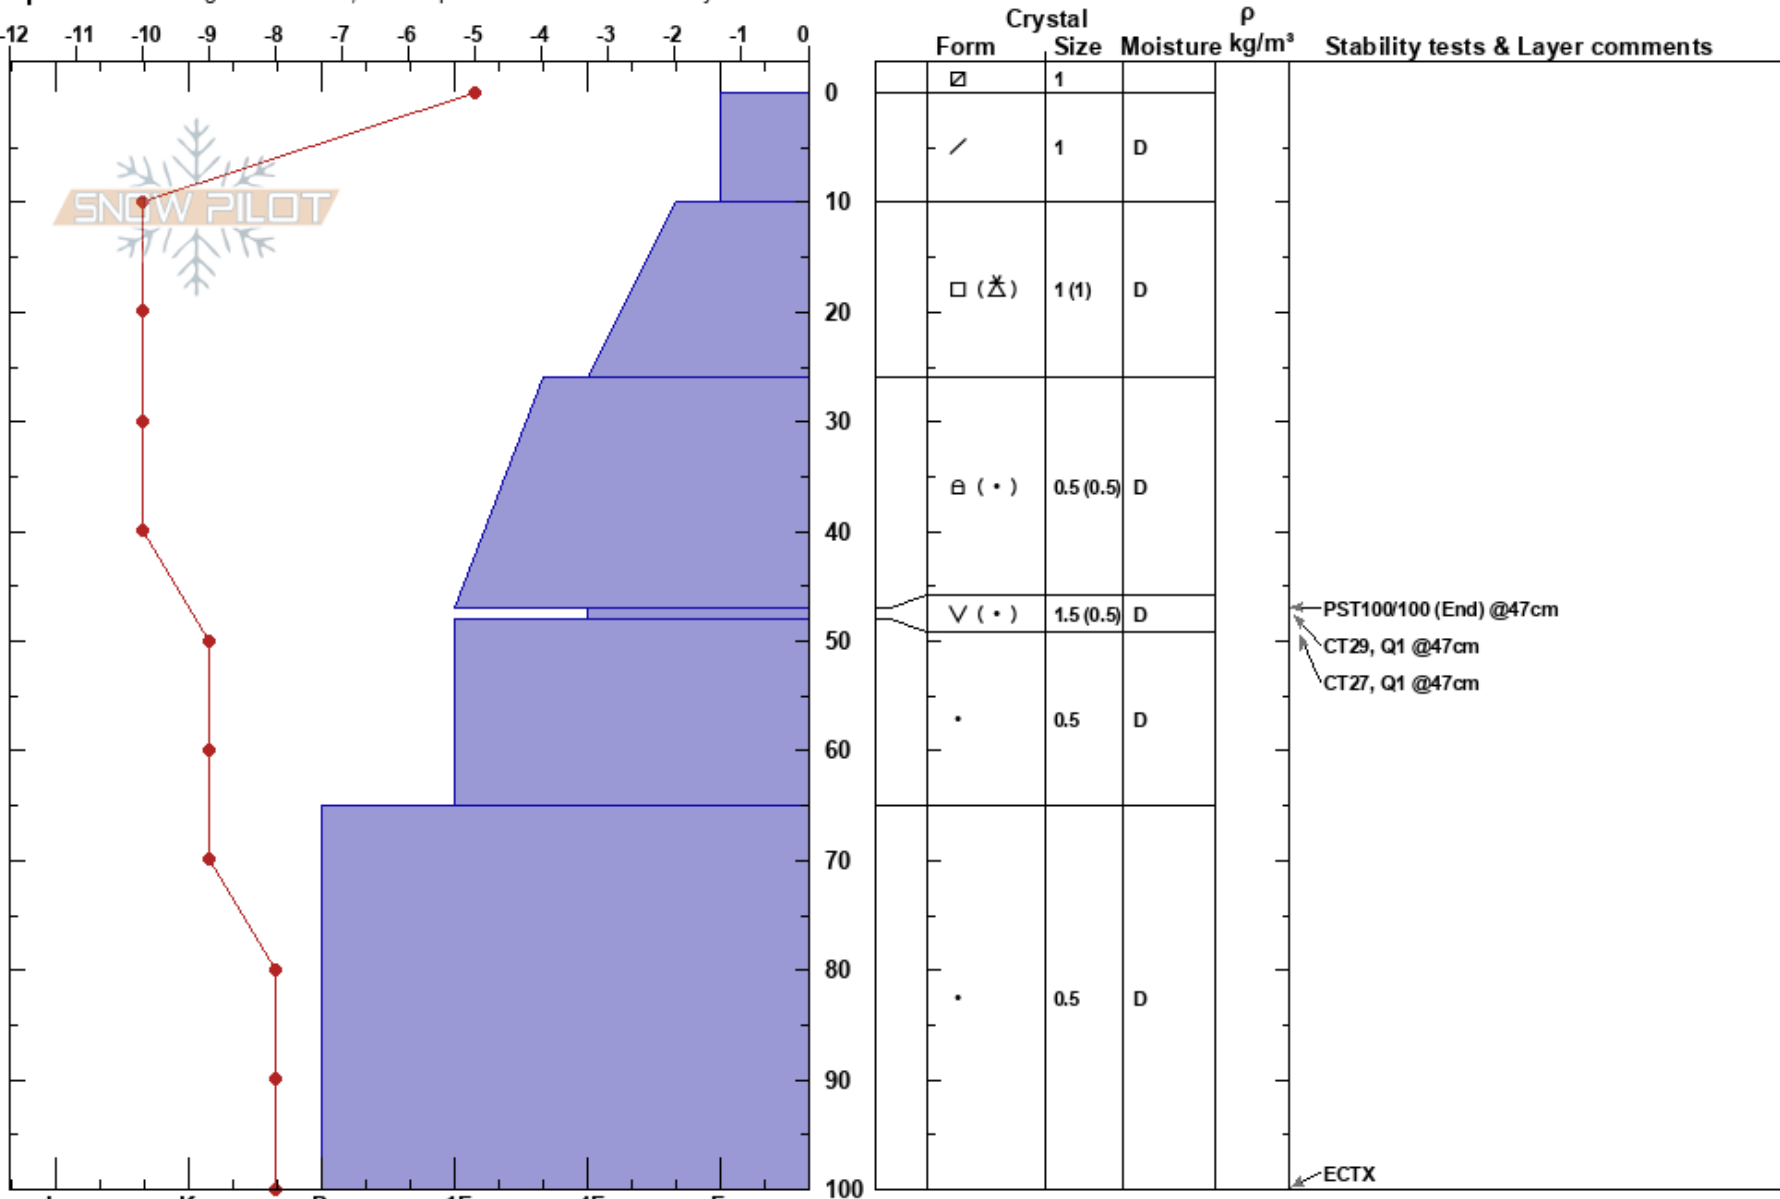

Smugglers'  
Sierra Nevada  
CA  
Elevation: 9190 ft  
Aspect: 345°

Buck Bossier  
02/10/2023 - 11:00am  
Co-ord: 37.64897N, -119.05337W  
Slope Angle: 23°  
Wind Loading: previous

Stability: **PF: 30**  
Air Temperature: -1°C  
Sky Cover: BKN  
Precipitation: NO  
Wind: SW Light Breeze

Layer Notes:  
47-48cm: Problematic layer

Specifics: Pit dug in a Ski Area; Pit is representative of backcountry

Notes: Possible rollover below pit. Slight melting of crystals on crystal card. Possible previous wind-loading on hill. Variable slope angle within layers.