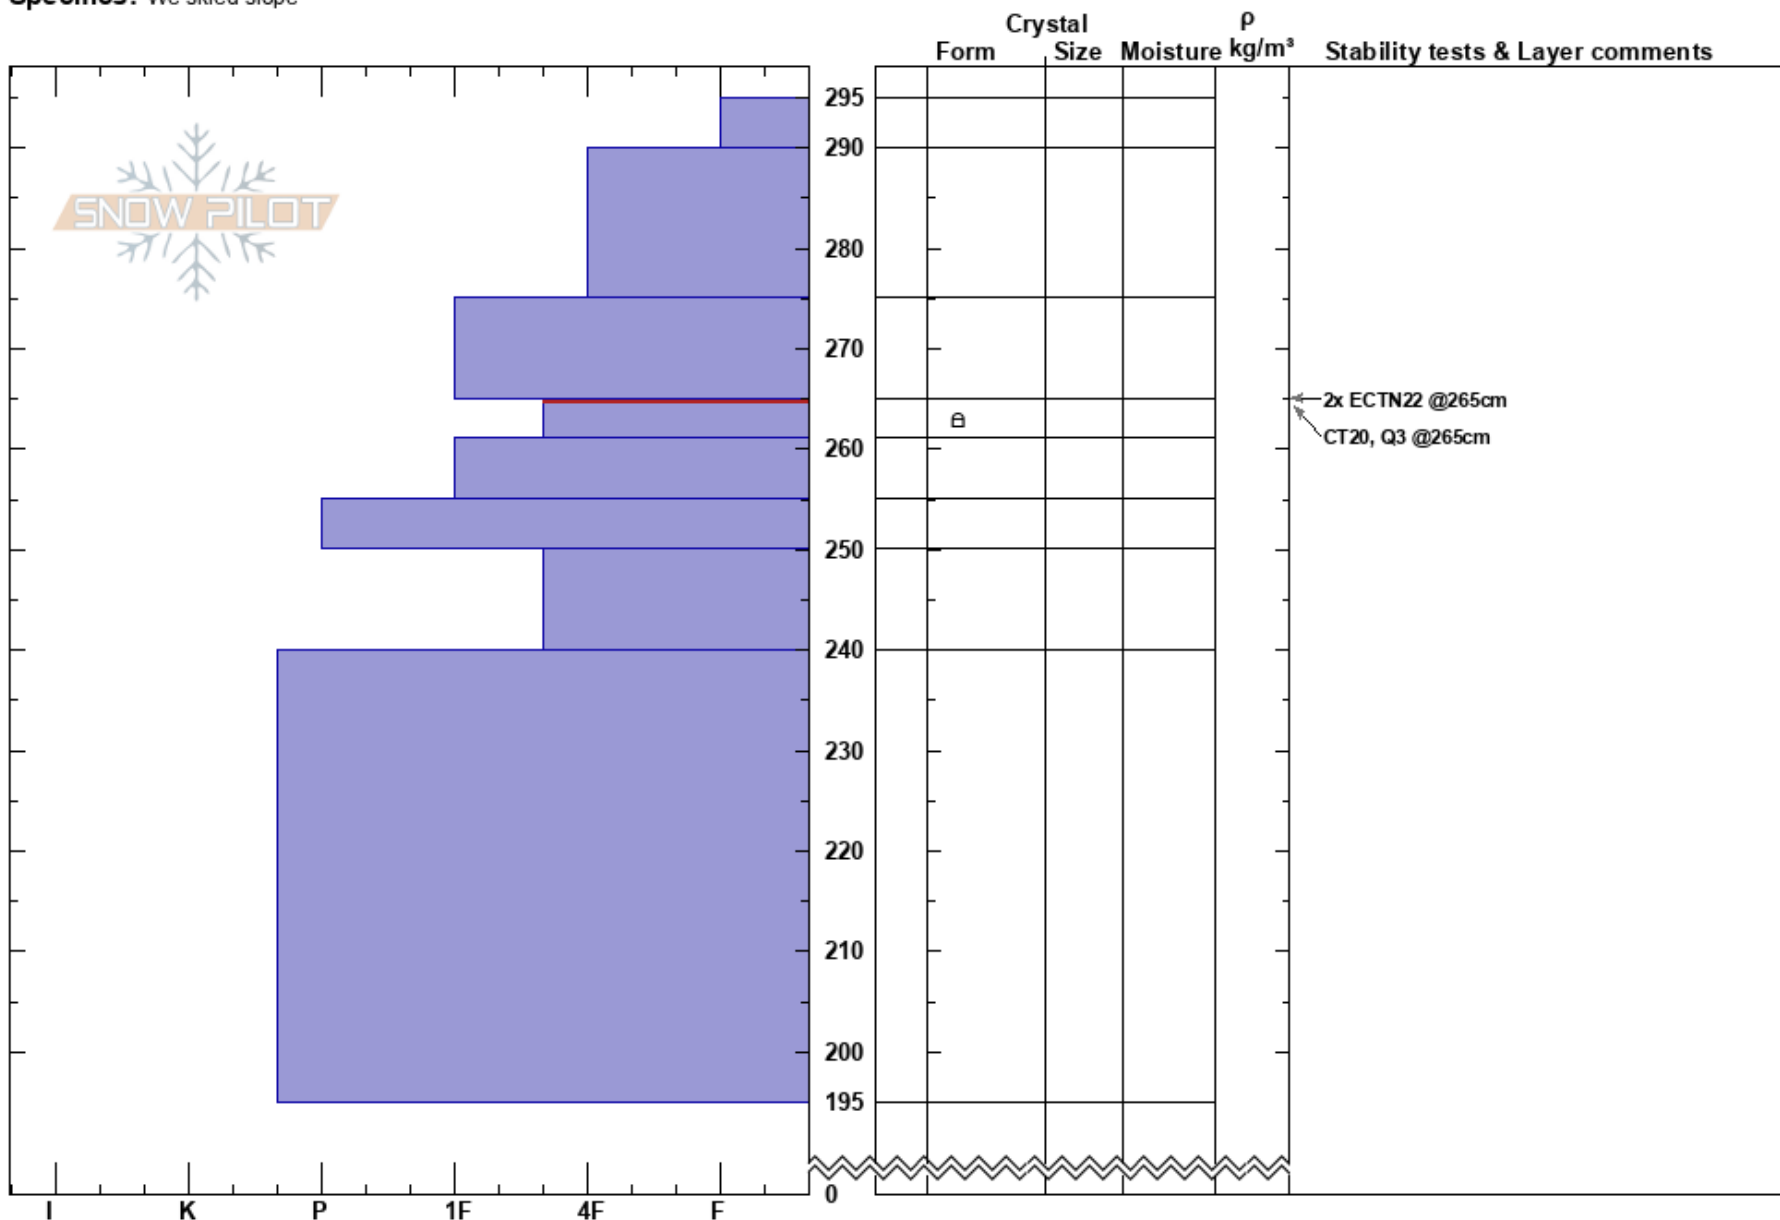

Mt. Blackmore East
 Gallatin Range-N
 MT
Elevation: 9912 ft
Aspect: 98°
Specifics: We skied slope

Alex Marienthal
 01/06/2018 - 12:00pm
Co-ord: 45.44404N, -111.00181W
Slope Angle: 35°
Wind Loading: previous

Stability: Good
Air Temperature:
Sky Cover: BKN
Precipitation: S1
Wind: SW Light Breeze

HS: 295
Layer Notes:
 265-261cm: Problematic layer

Notes: