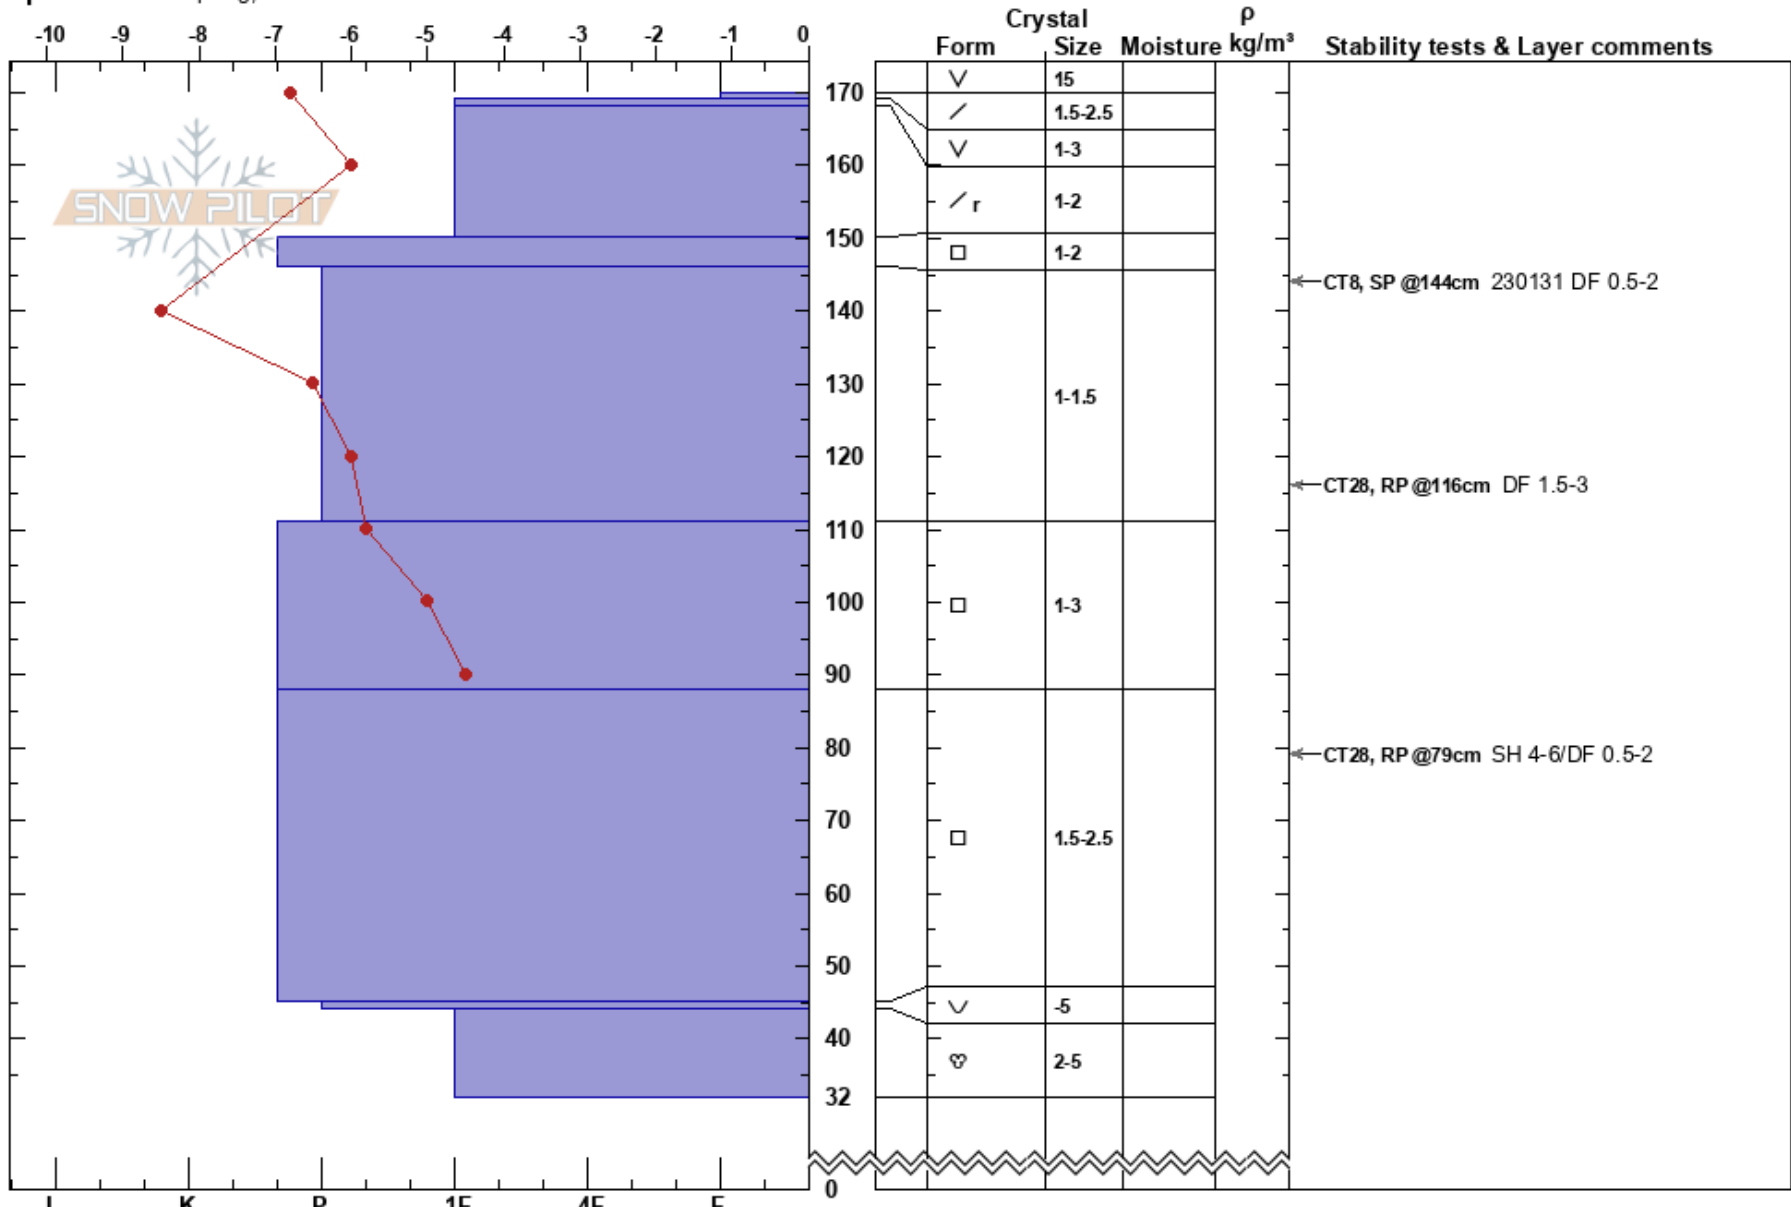

MP 10 (skiers left)
 Southern Selkirks
 CA
 Elevation: 2140 m
 Aspect: NE
 Specifics: Collapsing, localized

Anais Sloman
 02/16/2023 - 12:20pm
 Co-ord: 11U 440507E 5455288N
 Slope Angle: 44°
 Wind Loading:

Stability: **HS: 170** **Layer Notes:**
 Air Temperature: -7.4°C
 Sky Cover: OVC
 Precipitation: NO
 Wind: SW Light Breeze

Notes: Rocky slope with thin to thick transitions