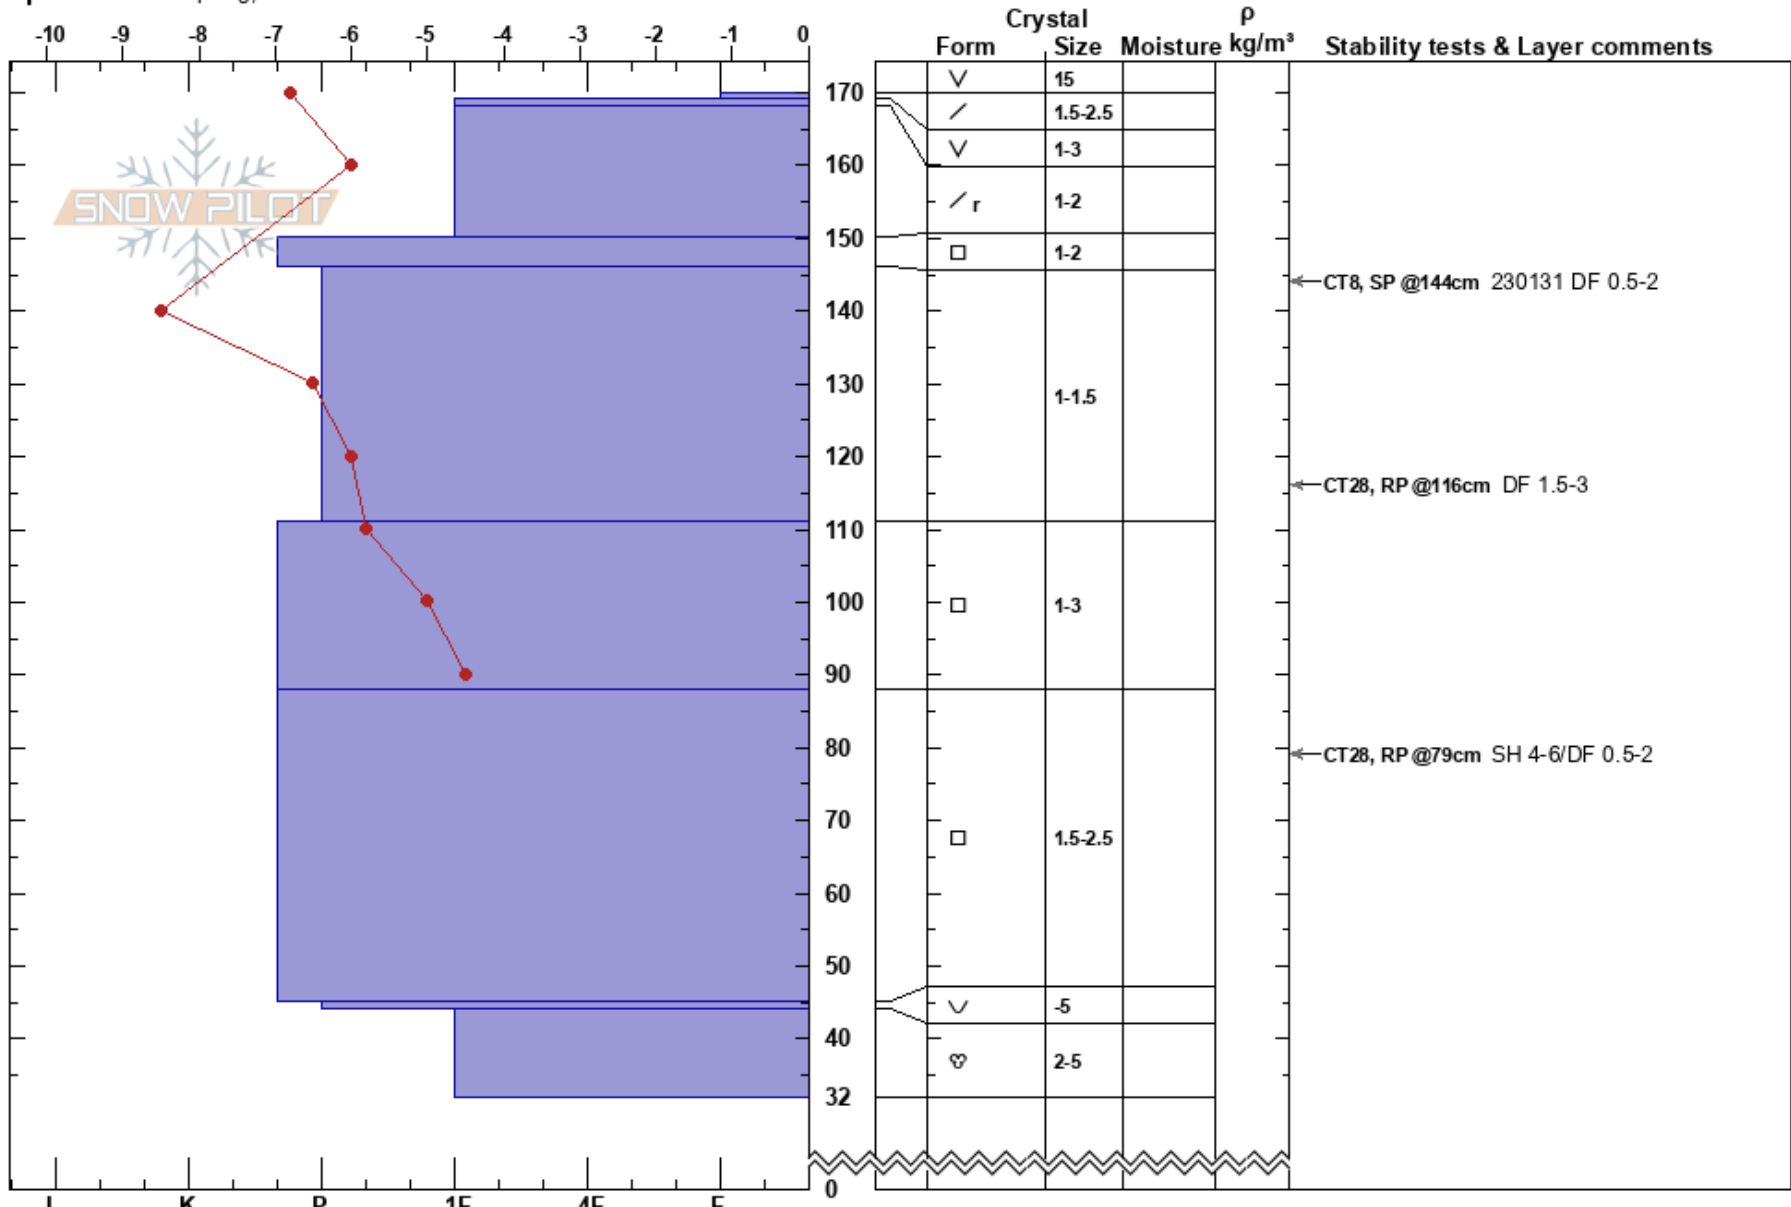

MP 10 (skiers left)  
 Southern Selkirks  
 CA  
**Elevation:** 2140 m  
**Aspect:** NE  
**Specifics:** Collapsing, localized

Anais Sloman  
 02/16/2023 - 12:20pm  
**Co-ord:** 11U 440507E 5455288N  
**Slope Angle:** 44°  
**Wind Loading:**

**Stability:**  
**Air Temperature:** -7.4°C  
**Sky Cover:** OVC  
**Precipitation:** NO  
**Wind:** SW Light Breeze

**HS:** 170

**Layer Notes:**

**Notes:** Rocky slope with thin to thick transitions