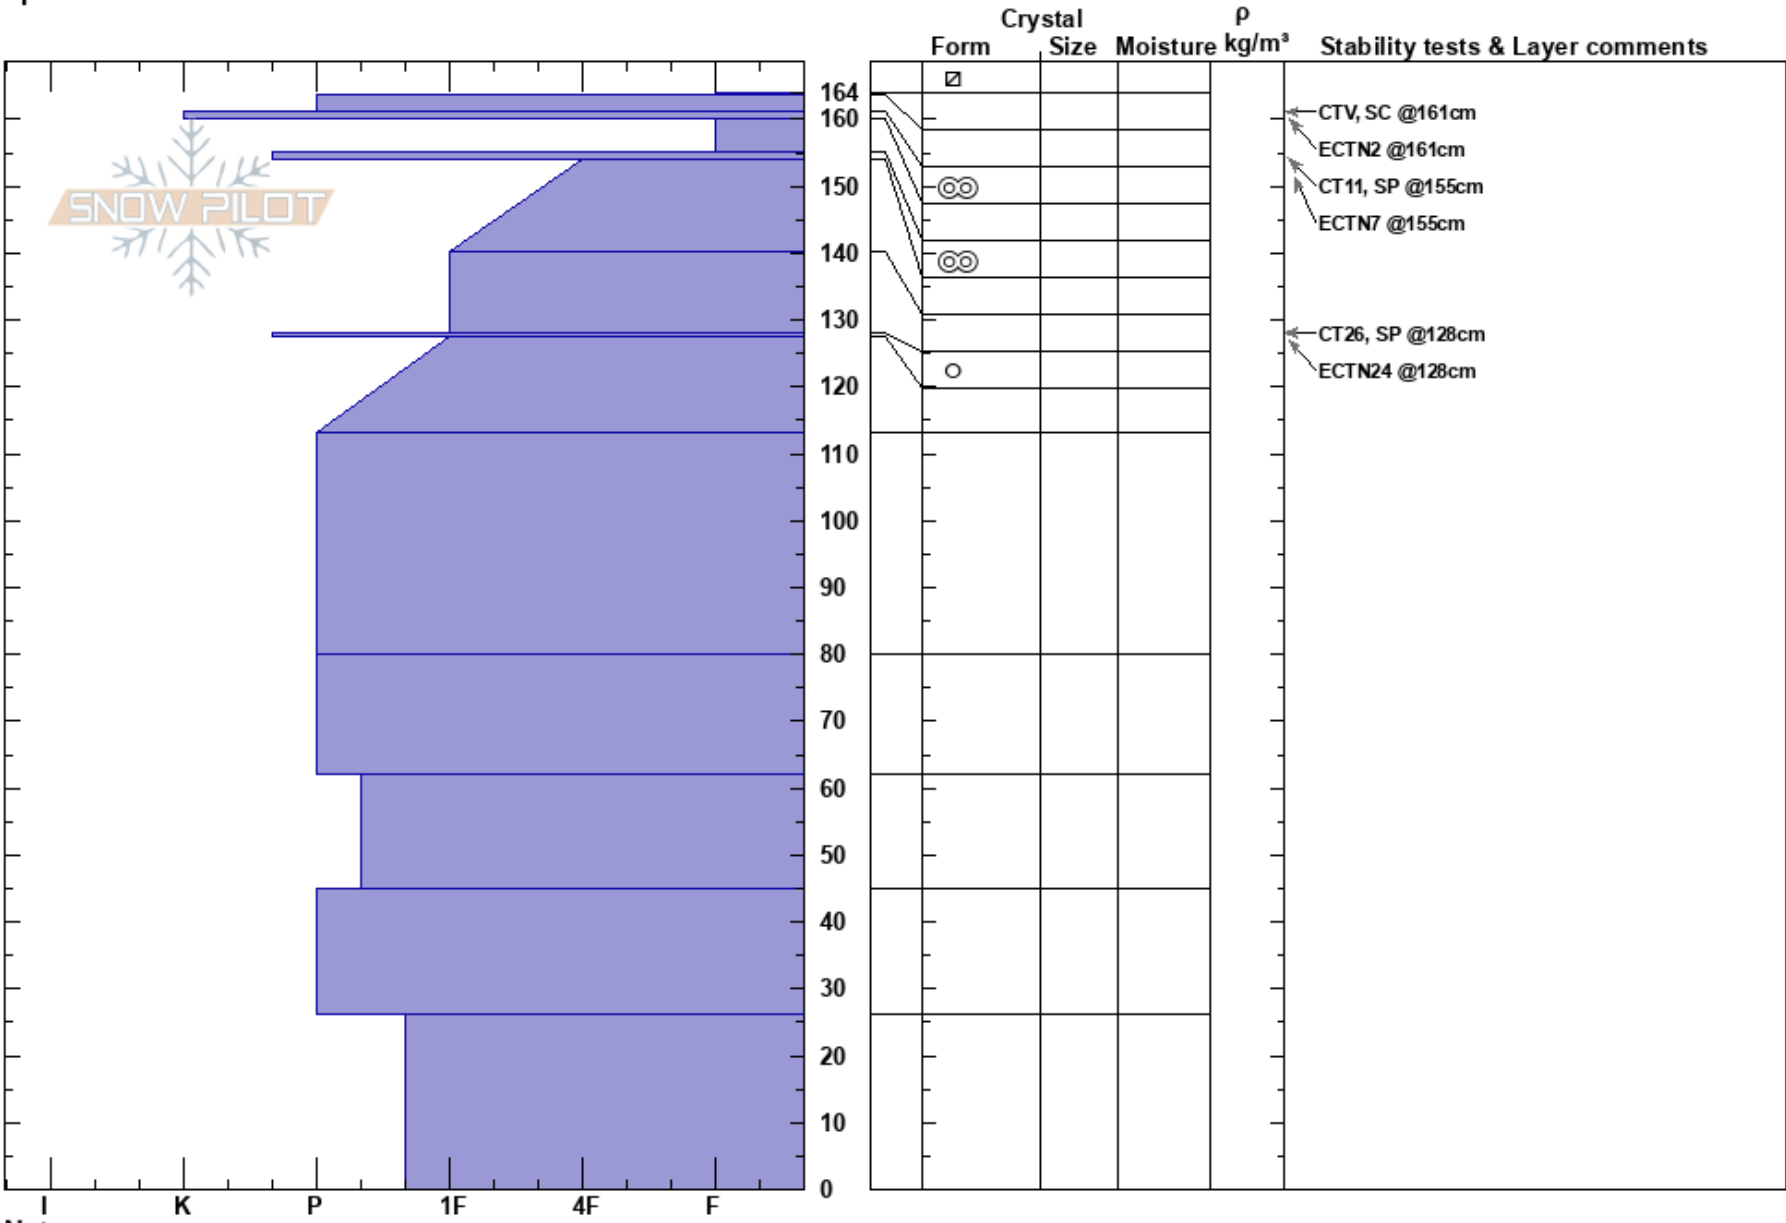

CMC Rec Level 1
 Park Range
 CO
 Elevation: 8700 ft
 Aspect: 168°
 Specifics:

Max Strotbeck
 02/18/2023 - 1:00pm
 Co-ord: 40.83841N, -106.98206W
 Slope Angle: 19°
 Wind Loading: no

Stability: Good
 Air Temperature:
 Sky Cover: SCT
 Precipitation: NO
 Wind: SW Moderate

HS: 164
 PF: 10
 PS: 5
 Layer Notes:

Notes: