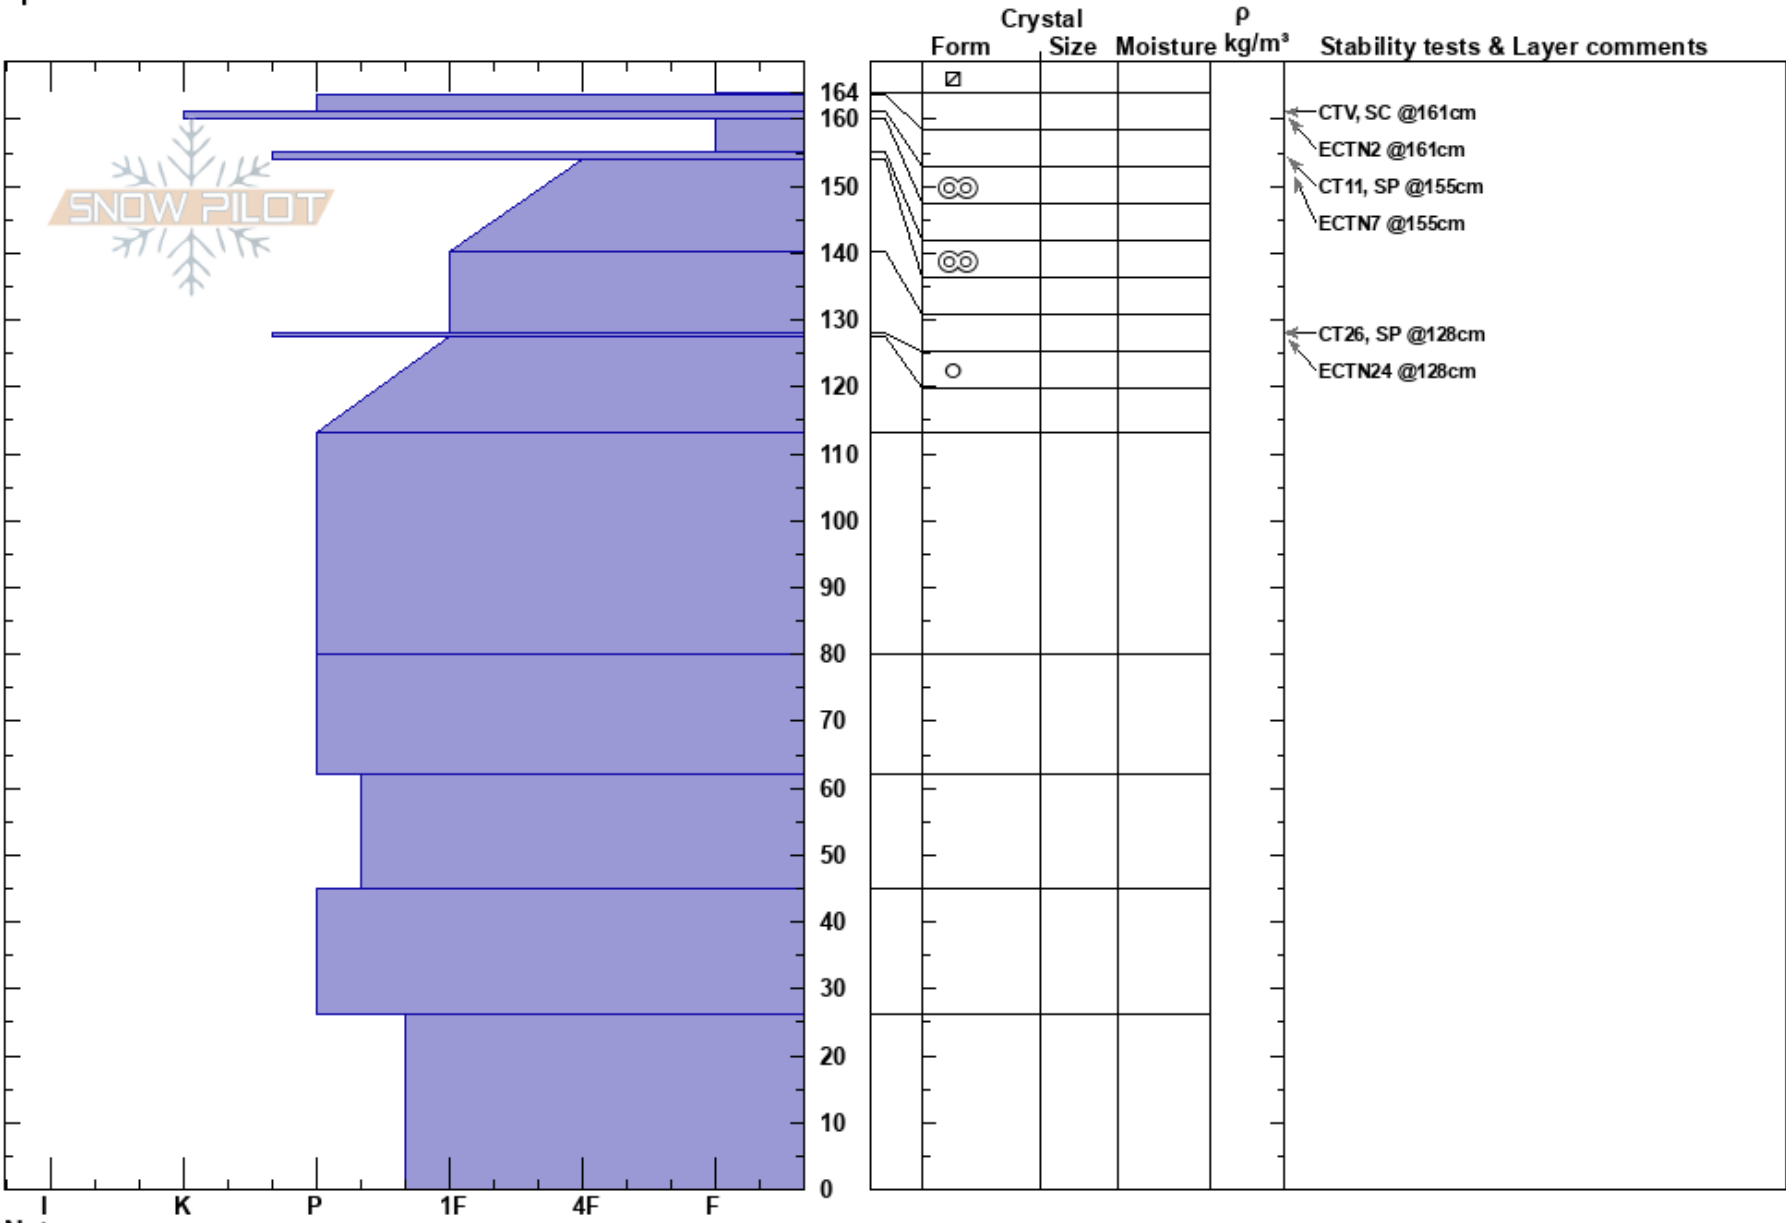

CMC Rec Level 1
 Park Range
 CO
 Elevation: 8700 ft
 Aspect: 168°
 Specifics:

Max Strotbeck
 02/18/2023 - 1:00pm
 Co-ord: 40.83841N, -106.98206W
 Slope Angle: 19°
 Wind Loading: no

Stability: Good
 Air Temperature:
 Sky Cover: SCT
 Precipitation: NO
 Wind: SW Moderate

HS: 164
 Layer Notes:

PF: 10
 PS: 5

Notes: