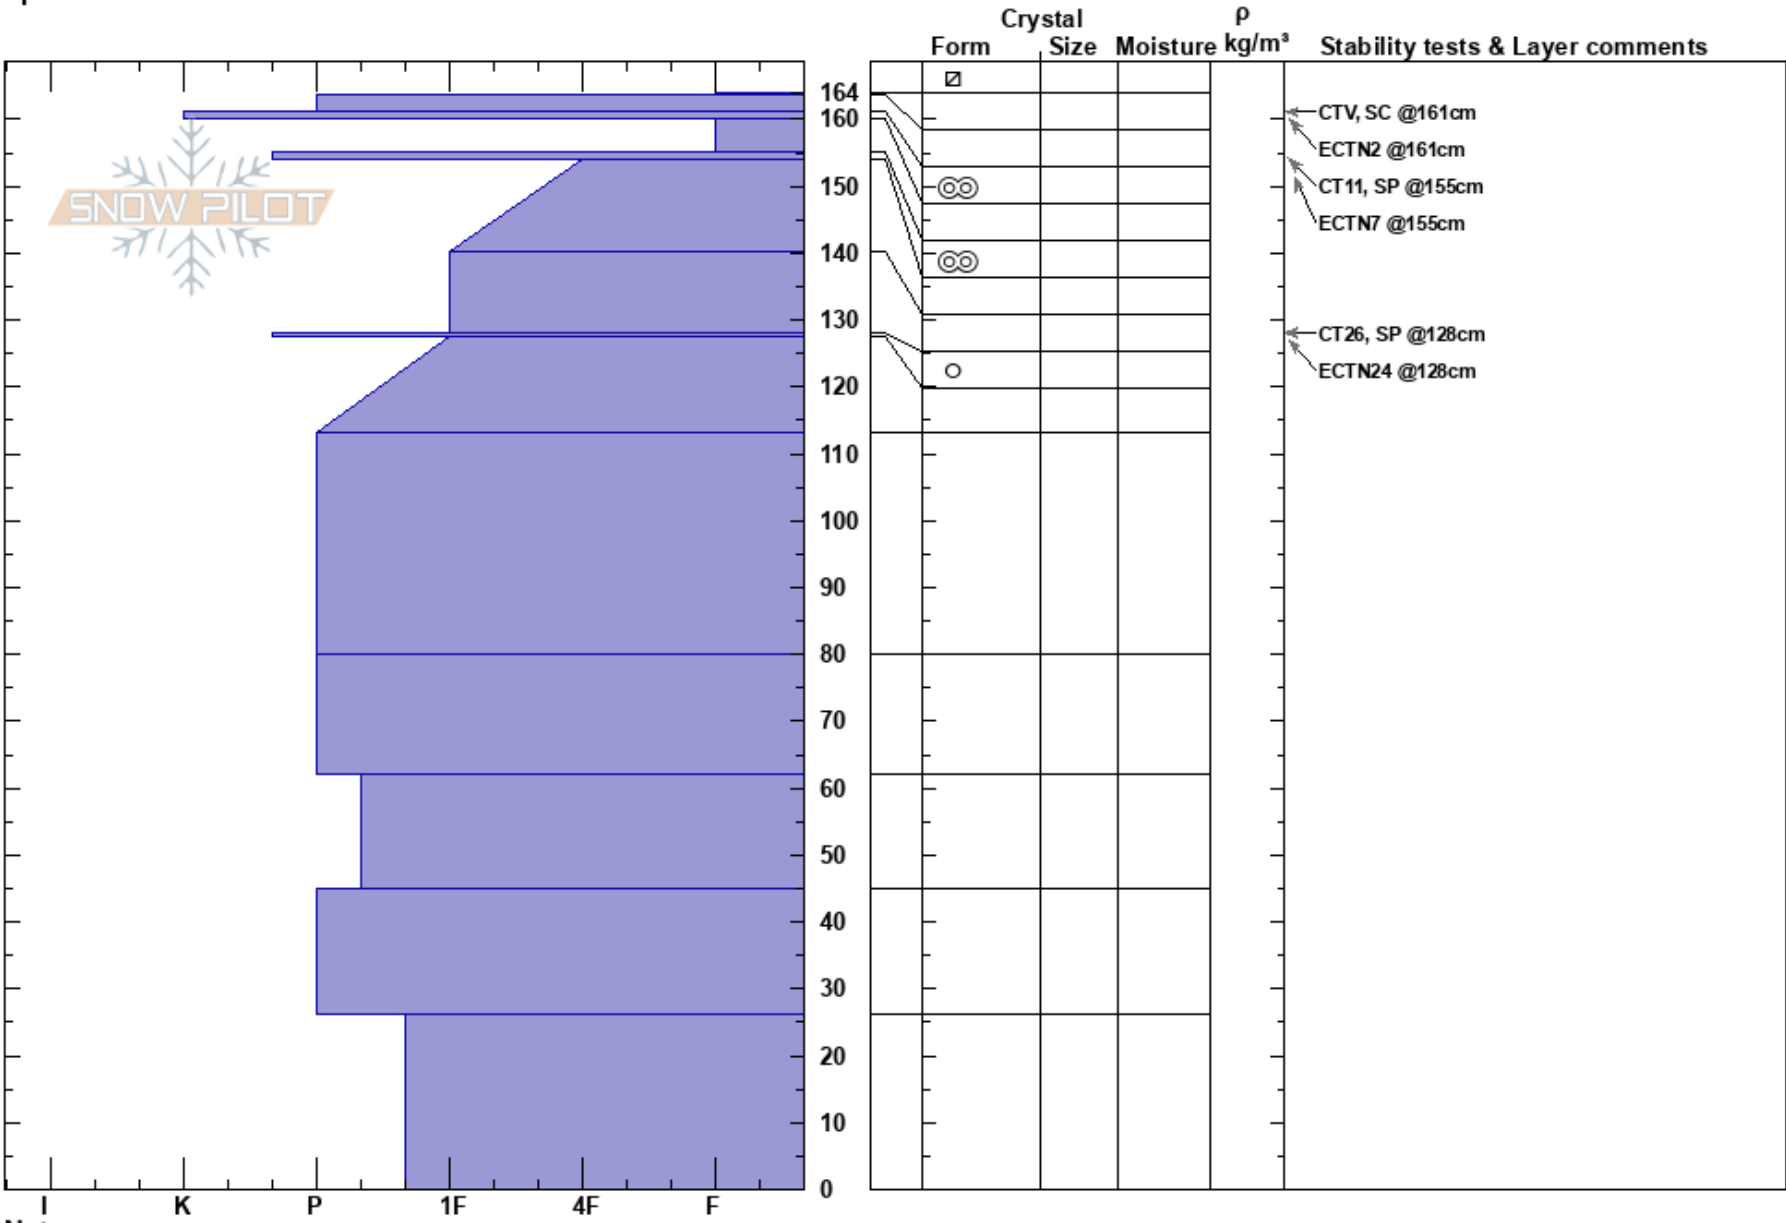

CMC Rec Level 1
 Park Range
 CO
 Elevation: 8700 ft
 Aspect: 168°
 Specifics:

Max Strotbeck
 02/18/2023 - 1:00pm
 Co-ord: 40.83841N, -106.98206W
 Slope Angle: 19°
 Wind Loading: no

Stability: Good
 Air Temperature:
 Sky Cover: SCT
 Precipitation: NO
 Wind: SW Moderate

HS: 164

PF: 10

PS: 5

Layer Notes:

Notes: