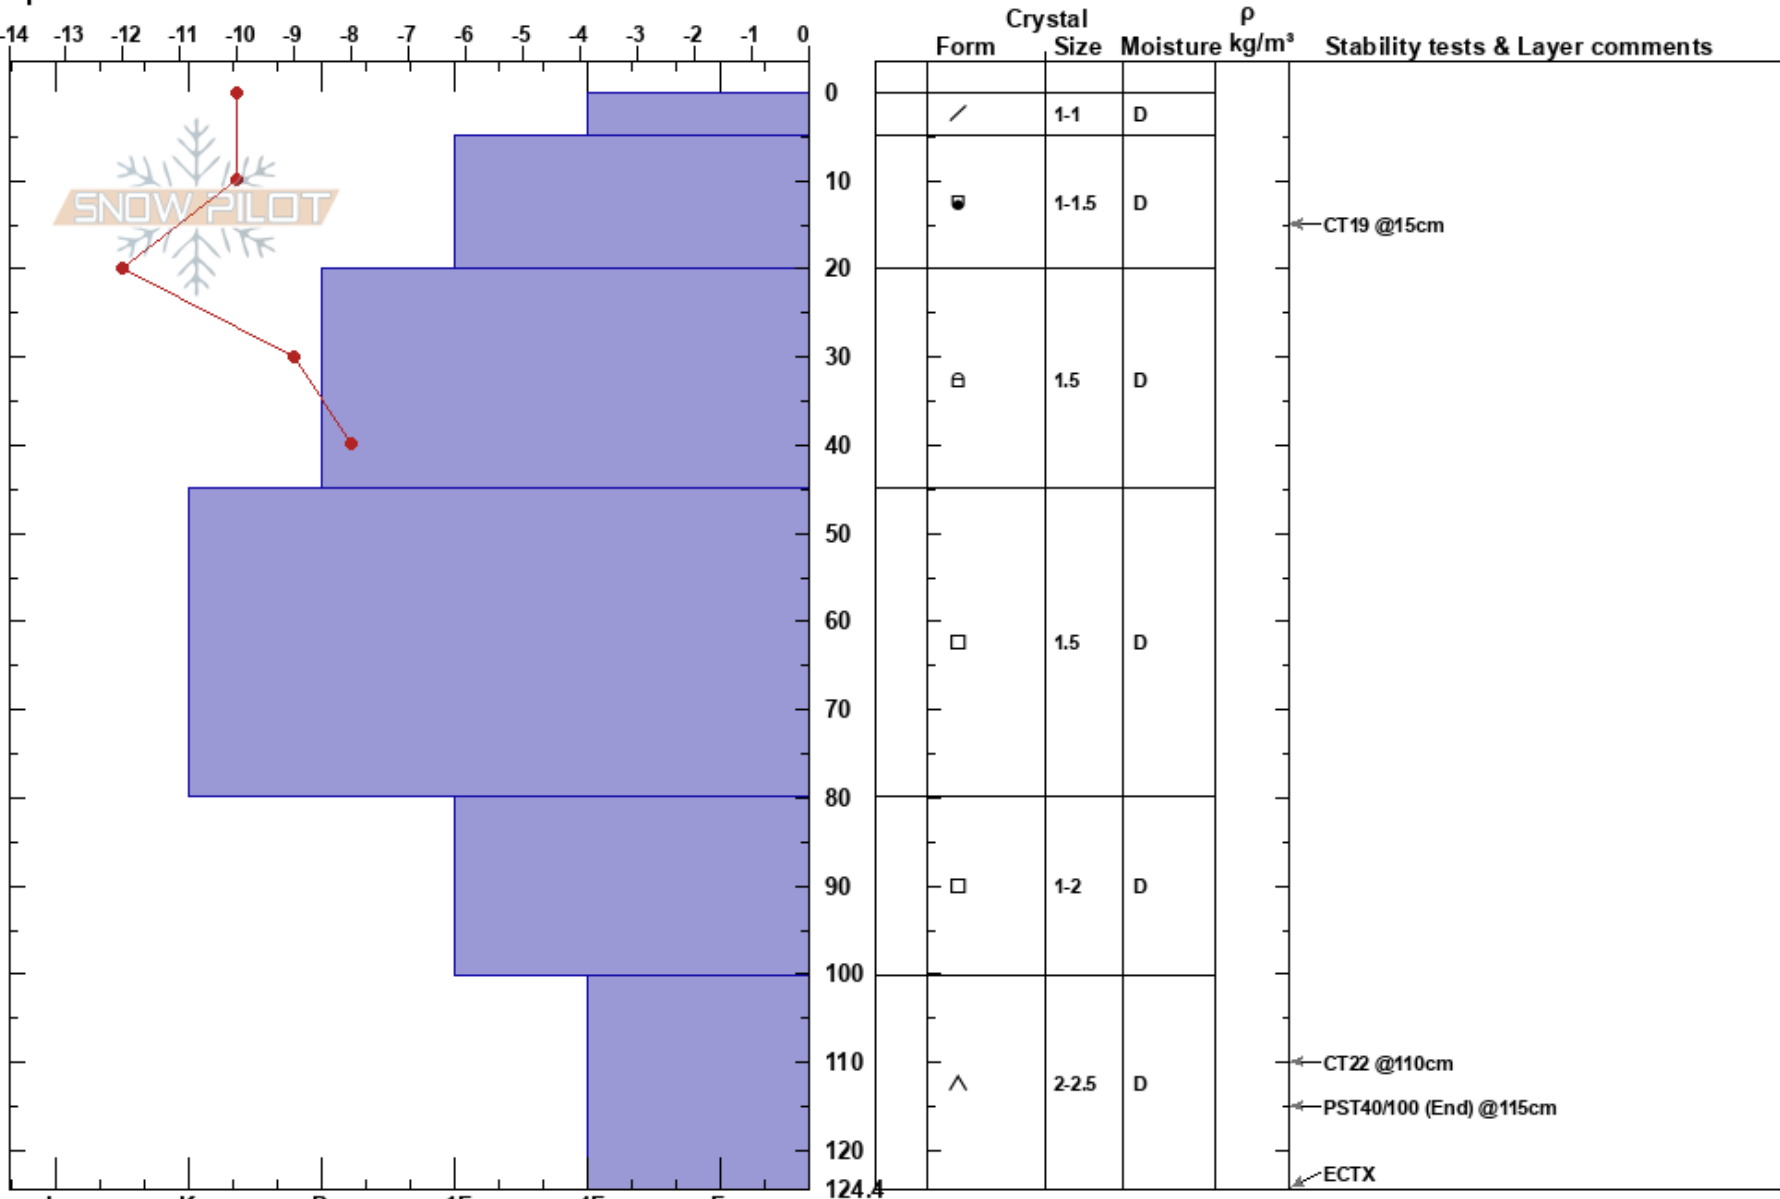

Coon Hill
 Front Range
 CO
 Elevation: 11829 ft
 Aspect: E
 Specifics:

Frank Guerin
 02/18/2023 - 1:30pm
 Co-ord: 13S 419591W 4393488N
 Slope Angle: 10°
 Wind Loading:

Stability:
 Air Temperature: 0°C
 Sky Cover: SCT
 Precipitation: NO
 Wind: NW Light Breeze

HS: 125
 PF: 20
 PS: 10

Layer Notes:

Notes: