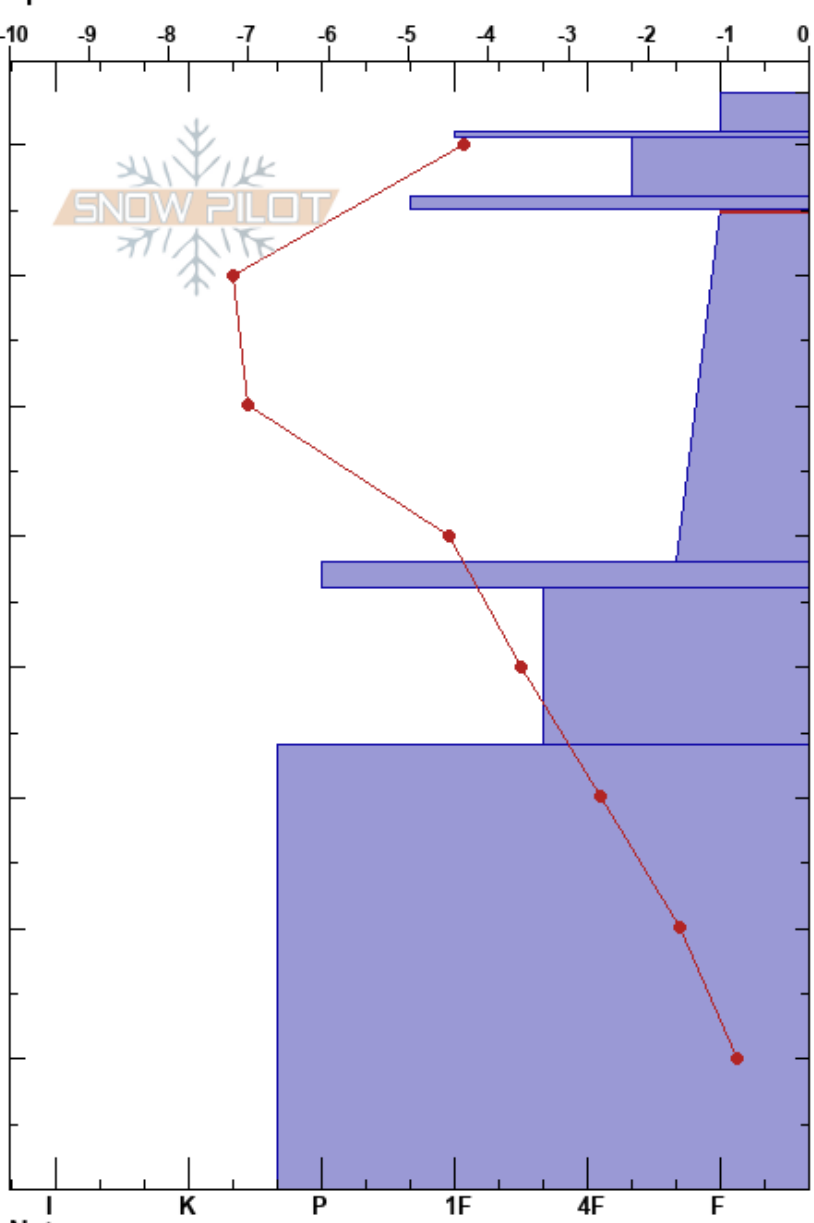

Card Canyon Lop, Scatt
 Bear River Range
 UT
 Elevation: 5700 ft
 Aspect: W
 Specifics:

toby weed
 02/18/2023 - 3:00pm
 Co-ord: 41.75948N, -111.65286W
 Slope Angle: 27°
 Wind Loading: yes

Stability:
 Air Temperature: -0.3°C
 Sky Cover: BKN
 Precipitation:
 Wind: SW Moderate
 HS: 84
 PF: 40
 PS: 10
 75-48cm: Problematic layer

Elevation (cm)	Crystal		Moisture	ρ kg/m³	Stability tests & Layer comments
	Form	Size			
84	/ (∅)				
80	- (□)				
75	/ (□)				← CT11, Q2 @75cm
75	- (□)				← ECTN12 @75cm
60	□	1-2			
50	=				
40	□ (⬇)				
10	= (⊙)				