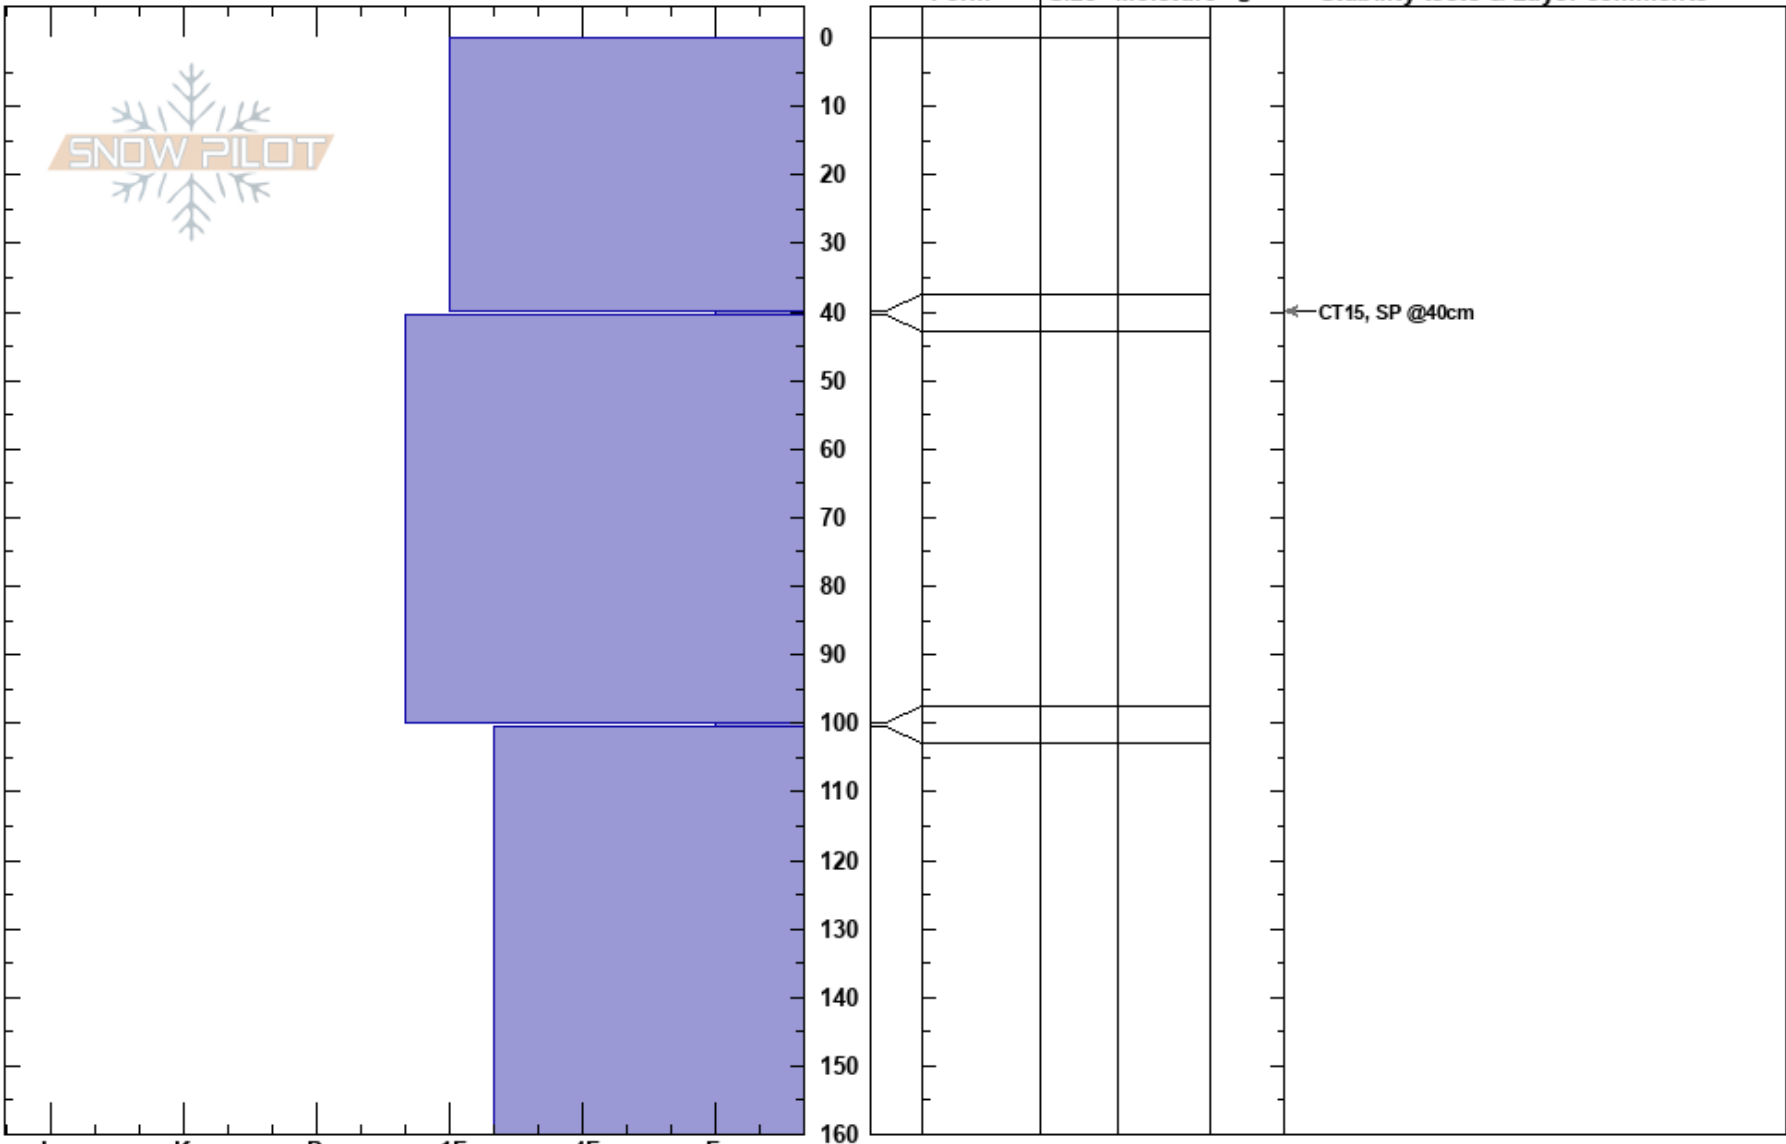

Pedley pass  
 Purcell  
 BC  
 Elevation: 2330 m  
 Aspect:  
 Specifics:

Ira Elliott  
 18/02/2023 - 01:00  
 Co-ord: 50.44411N, -115.76971W  
 Slope Angle:  
 Wind Loading:

Stability:  
 Air Temperature: -10°C  
 Sky Cover: OVC  
 Precipitation:  
 Wind: S Light Breeze

HS: 160  
 Layer Notes:  
 40-40.5cm: Problematic layer

Notes: