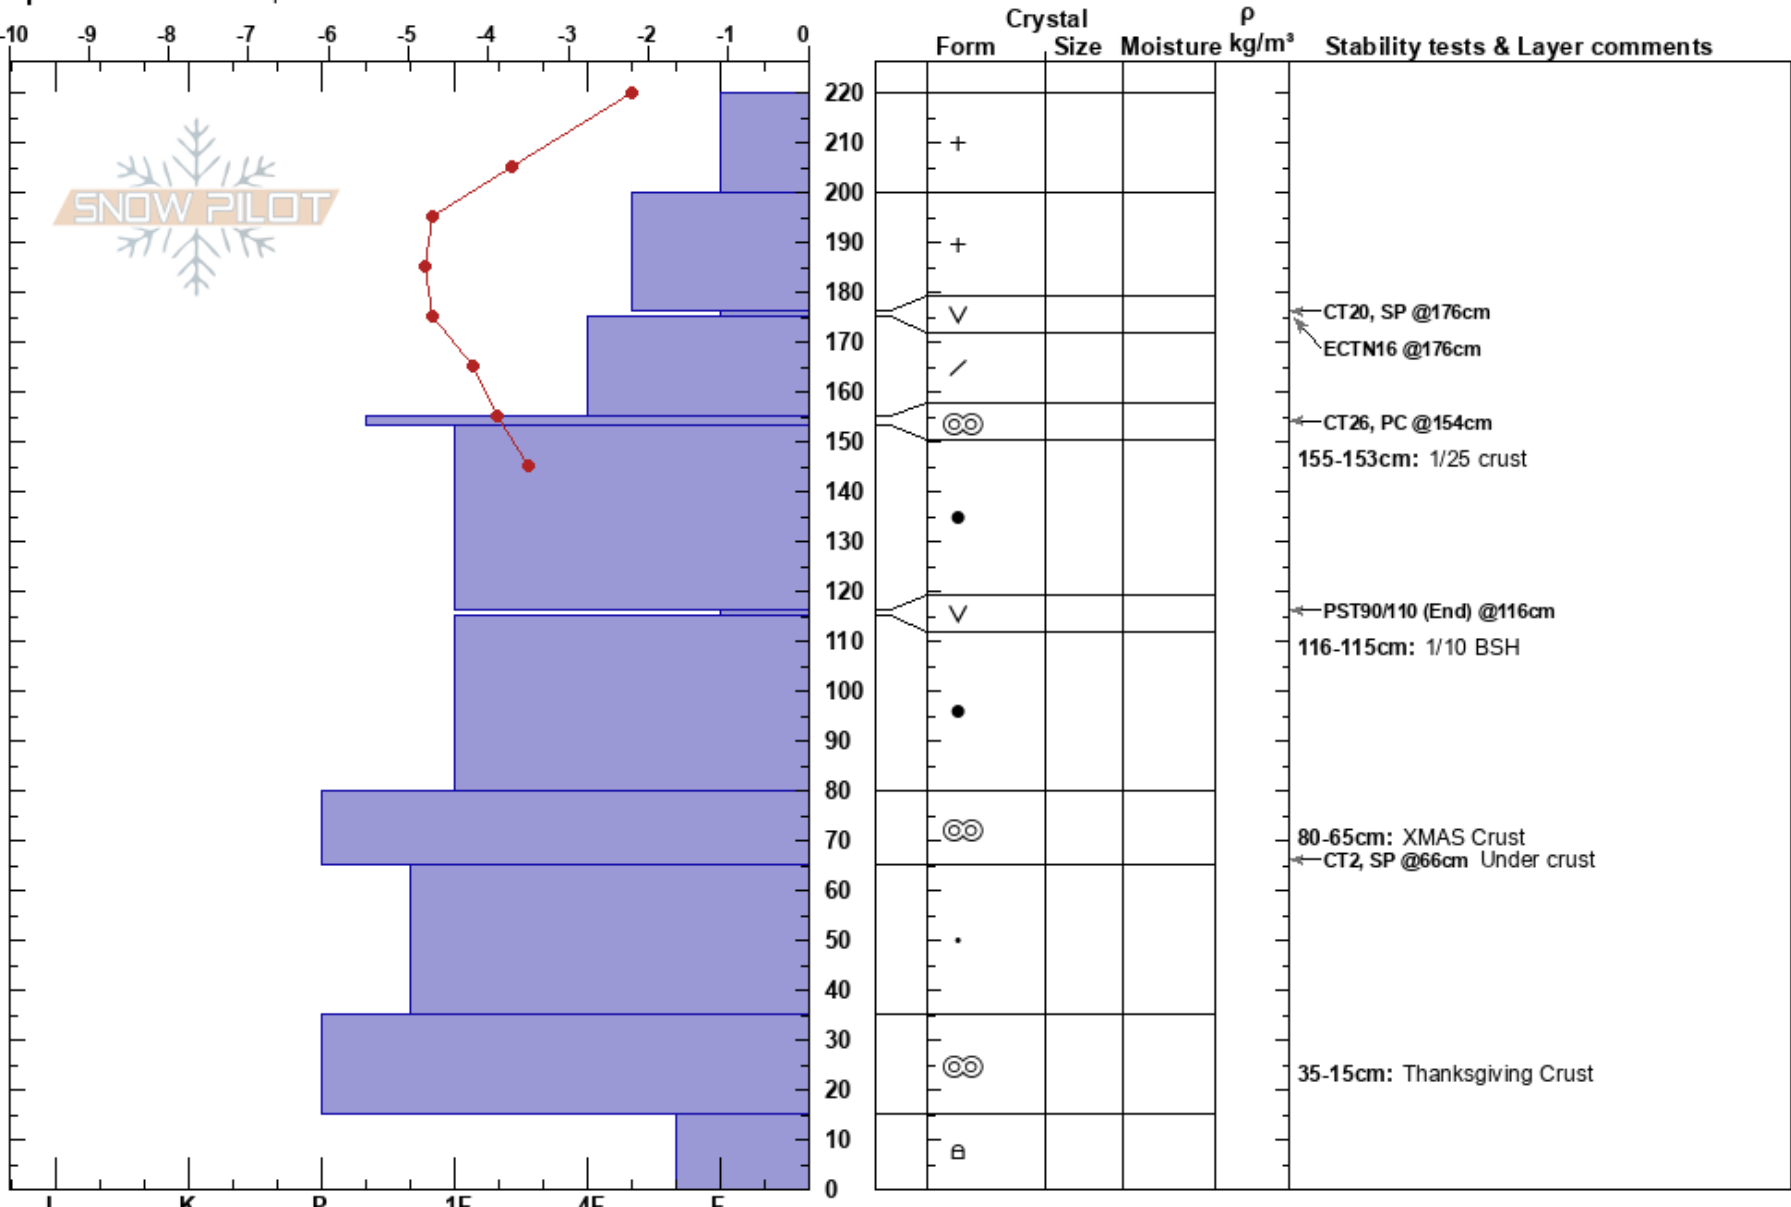

Tincan Rec 2
 Chugach Range
 AK
 Elevation: 1500 ft
 Aspect: W
 Specifics: We skied slope

Brooke Edwards
 02/18/2023 - 1:00pm
 Co-ord: 60.78987N, -149.19025W
 Slope Angle: 30°
 Wind Loading:

Stability: Good
 Air Temperature: 31°C
 Sky Cover: OVC
 Precipitation: S-1
 Wind: N Light Breeze

HS:220
 PF: 60
 PS: 35
 155-153cm: 1/25 crust
 116-115cm: 1/10 BSH
 116-115cm: Problematic layer
 80-65cm: XMAS Crust
 35-15cm: Thanksgiving Crust

Notes: