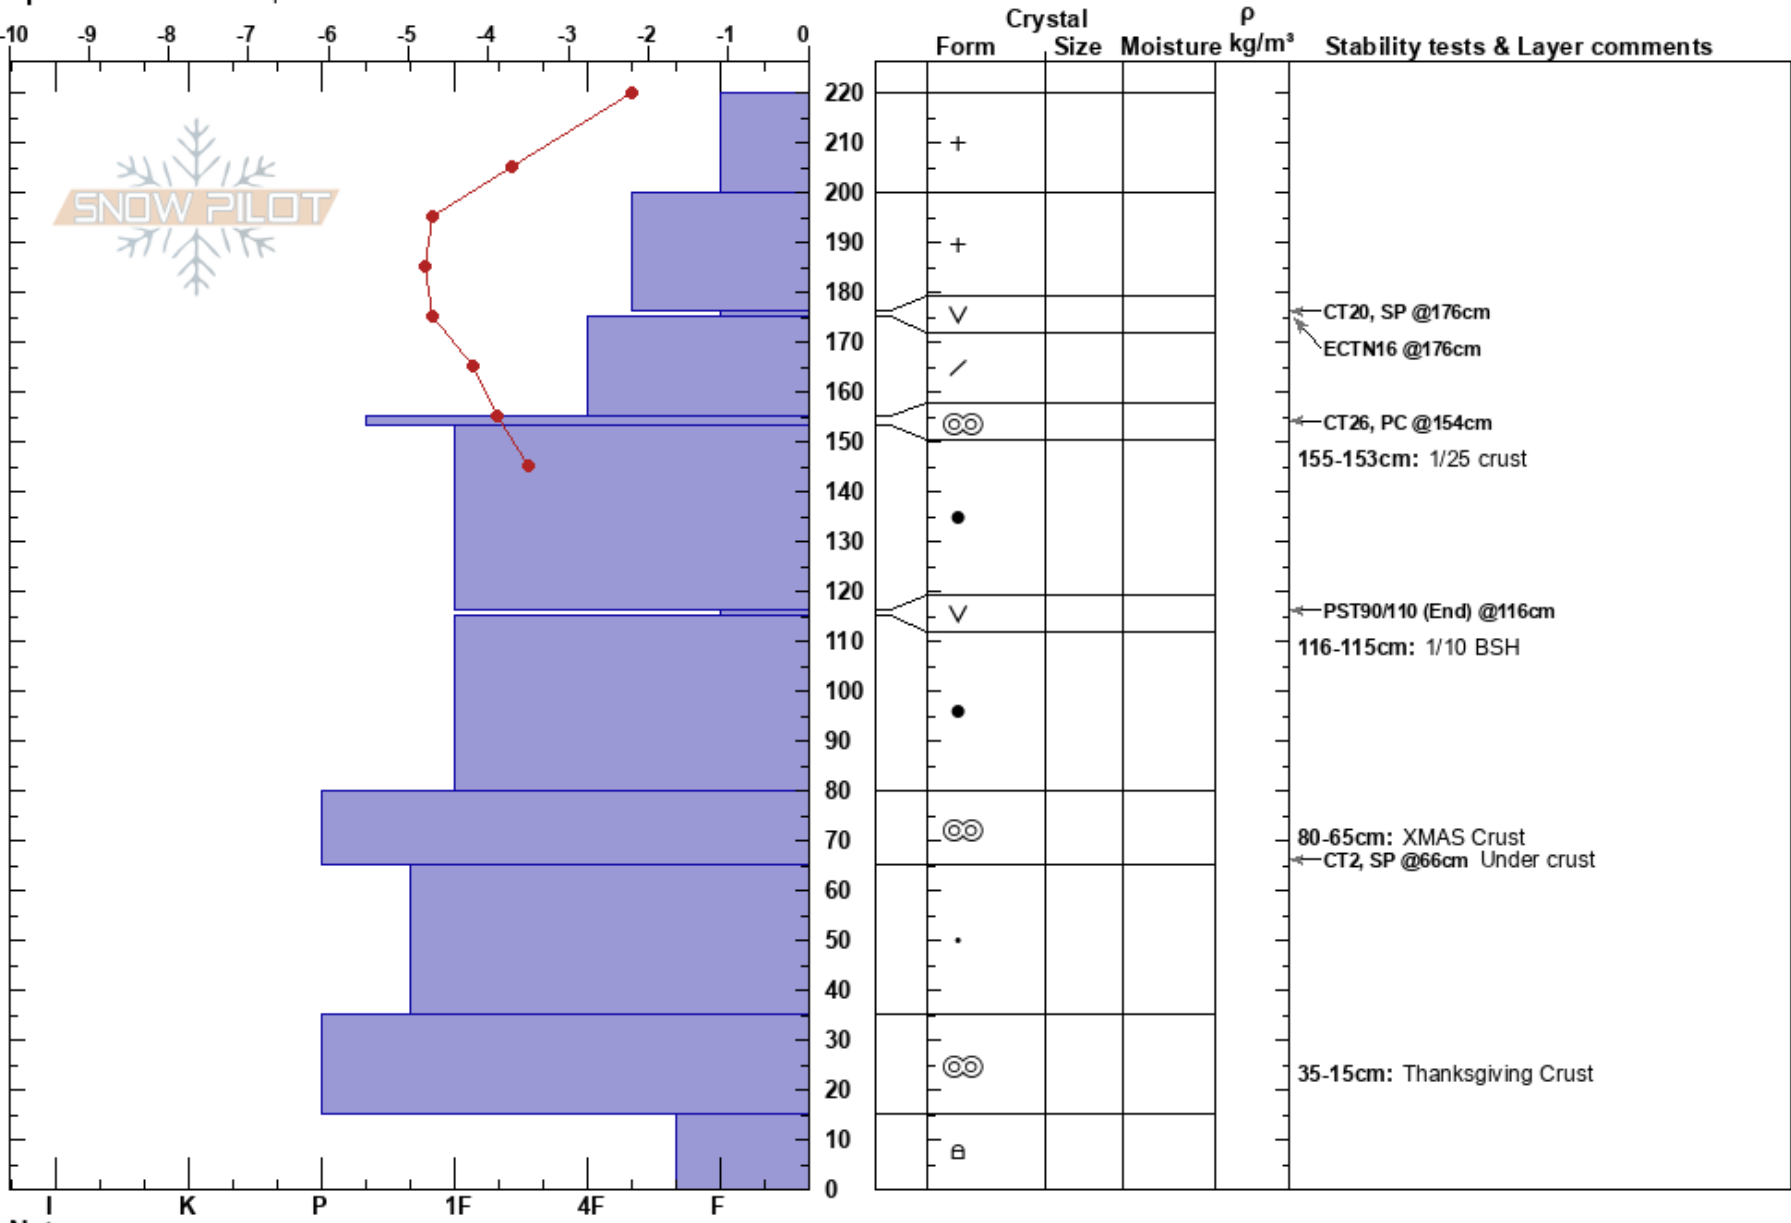

Tincan Rec 2
 Chugach Range
 AK
 Elevation: 1500 ft
 Aspect: W
 Specifics: We skied slope

Brooke Edwards
 02/18/2023 - 1:00pm
 Co-ord: 60.78987N, -149.19025W
 Slope Angle: 30°
 Wind Loading:

Stability: Good
 Air Temperature: 31°C
 Sky Cover: OVC
 Precipitation: S-1
 Wind: N Light Breeze

HS:220
 PF: 60
 PS: 35
 155-153cm: 1/25 crust
 116-115cm: 1/10 BSH
 116-115cm: Problematic layer
 80-65cm: XMAS Crust
 35-15cm: Thanksgiving Crust

Notes: