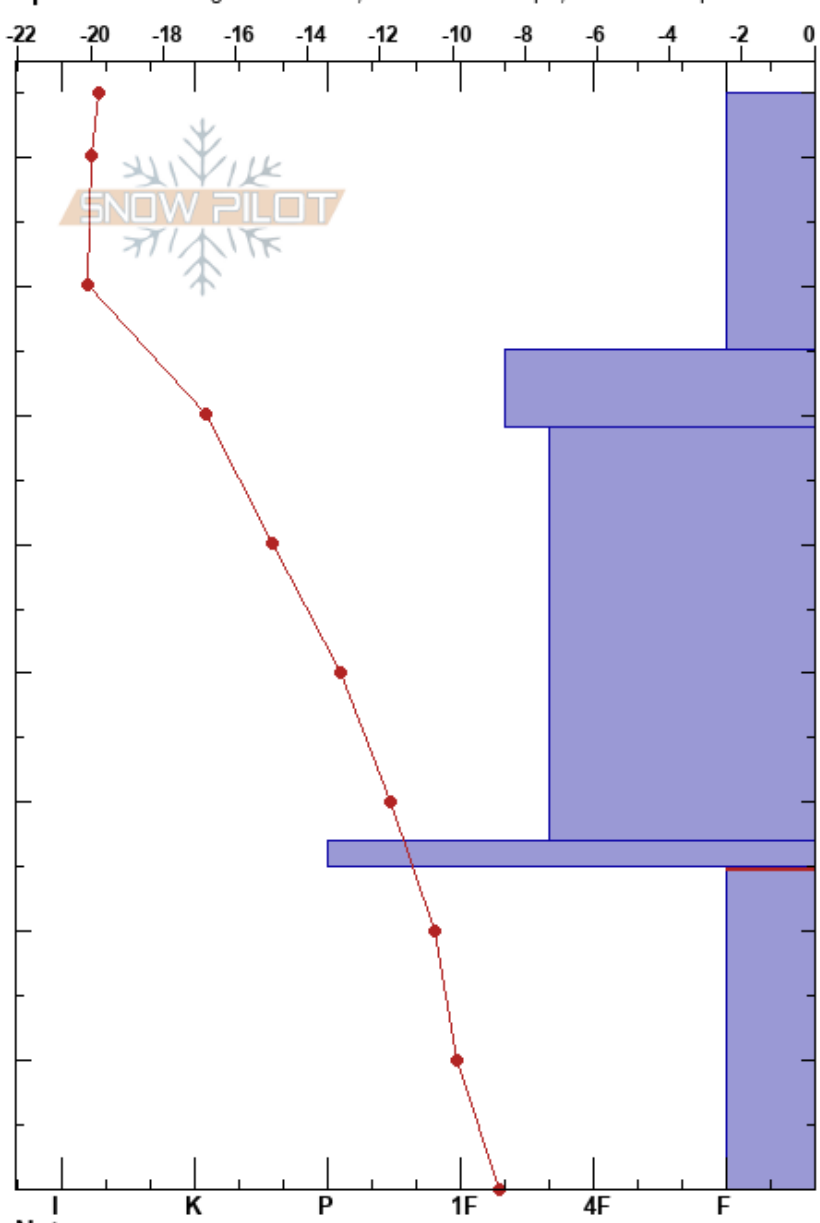

Willie's Wide Julian Caballero  
 Arapahoe Basin Ski Area 02/18/2023 - 12:00pm  
 CO Co-ord: 39.62640N, -105.86393W  
 Elevation: 12475 ft Slope Angle: 35°  
 Aspect: 330° Wind Loading: yes  
 Specifics: Pit dug in a Ski Area; Ski tracks on slope; We skied slope

Stability: Good HS:85  
 Air Temperature: -10°C PF: 51 25-0cm: Problematic layer  
 Sky Cover: SCT PS: 20  
 Precipitation: NO  
 Wind: SW Moderate

Form	Crystal Size	Moisture	$\rho$ kg/m <sup>3</sup>	Stability tests & Layer comments
/				
/	0.3-0.5			
☐	0.5			← CT12, Q2 @65cm ← CT14, Q3 @65cm ← 2x ECTN14 @60cm
☐	0.3			
⊙⊙	1			← CT25, Q2 @27cm
A	4-10			
				← CT29, Q2 @0cm