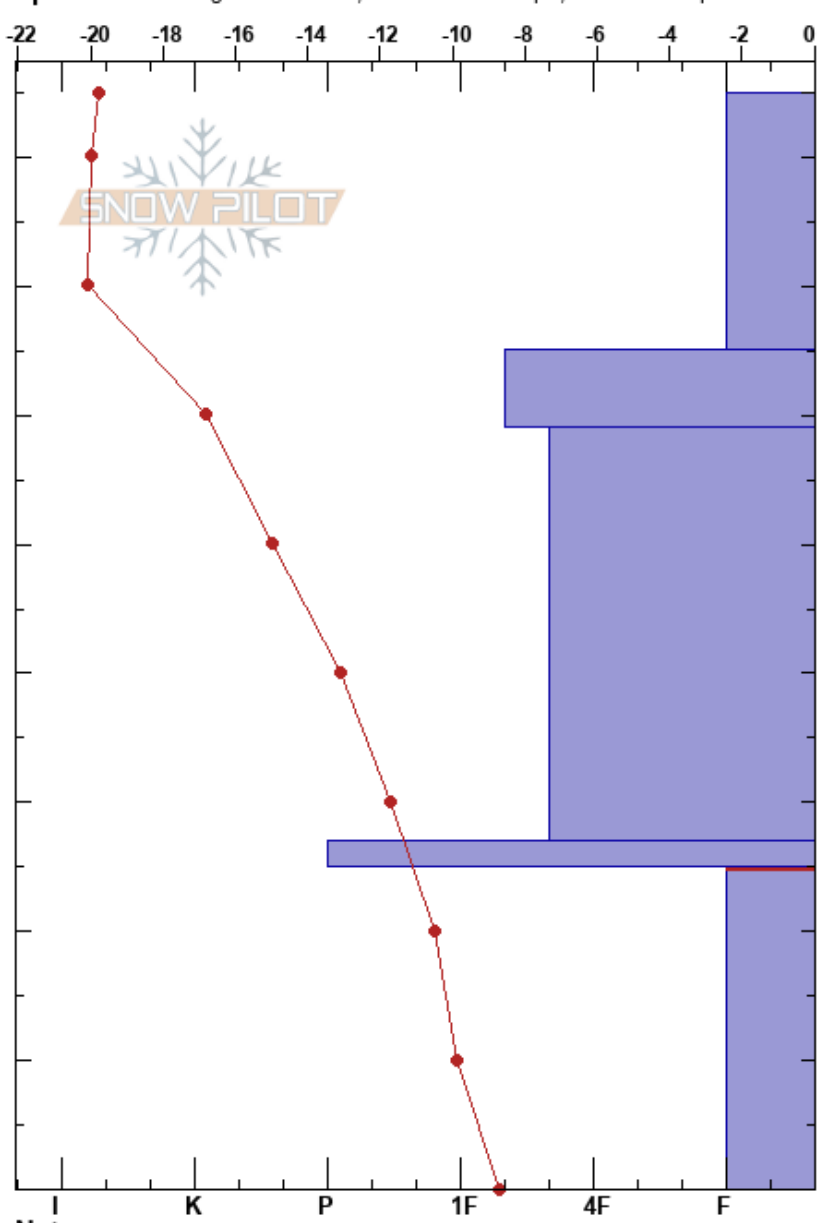

Willie's Wide Julian Caballero
 Arapahoe Basin Ski Area 02/18/2023 - 12:00pm
 CO Co-ord: 39.62640N, -105.86393W
 Elevation: 12475 ft Slope Angle: 35°
 Aspect: 330° Wind Loading: yes
 Specifics: Pit dug in a Ski Area; Ski tracks on slope; We skied slope

Stability: Good HS:85
 Air Temperature: -10°C PF: 51 25-0cm: Problematic layer
 Sky Cover: SCT PS: 20
 Precipitation: NO
 Wind: SW Moderate

Form	Crystal Size	Moisture	ρ kg/m ³	Stability tests & Layer comments
/				
/	0.3-0.5			
☐	0.5			← CT12, Q2 @65cm ← CT14, Q3 @65cm ← 2x ECTN14 @60cm
☐	0.3			
⊙⊙	1			← CT25, Q2 @27cm
A	4-10			
				← CT29, Q2 @0cm