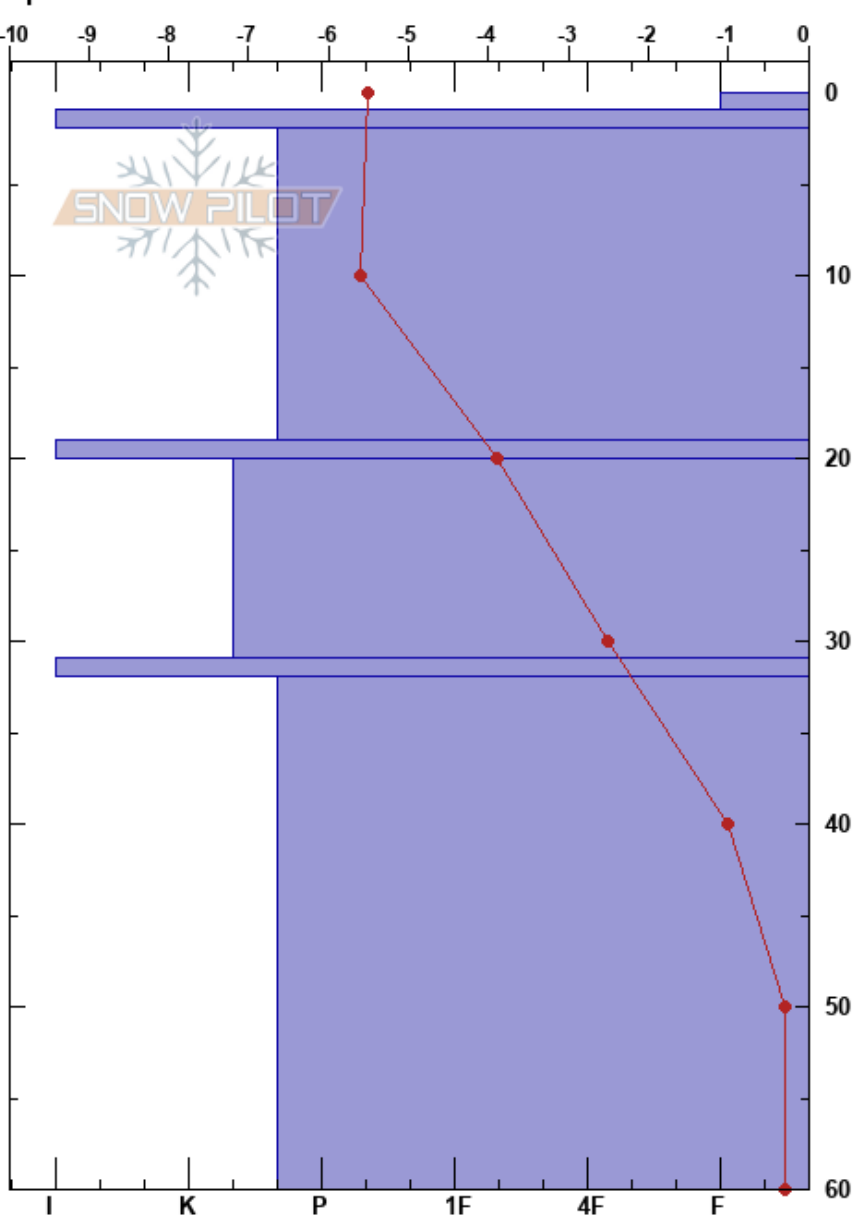

Miklidalur 180223  
 Sunnanverðir Vestfirði  
 Iceland  
 Elevation: 410 m  
 Aspect: W  
 Specifics:

Þróstur Reynisson  
 18/02/2023 - 23:00  
 Co-ord: 65.57911N, -23.85297W  
 Slope Angle: 20°  
 Wind Loading: yes

Stability:  
 Air Temperature: -3°C  
 Sky Cover: OVC  
 Precipitation: NO  
 Wind: SE Light Breeze

HS:60  
 PF: 0  
 PS: 0  
 0-1cm: Problematic layer

Form	Crystal		Moisture	$\rho$ kg/m <sup>3</sup>	Stability tests & Layer comments
	Size				
/			D		
■					
♡				400	
■					
♡				360	
■					
♡				450	

Notes: Massíft harðfenni og mikil eðlisþyngd.