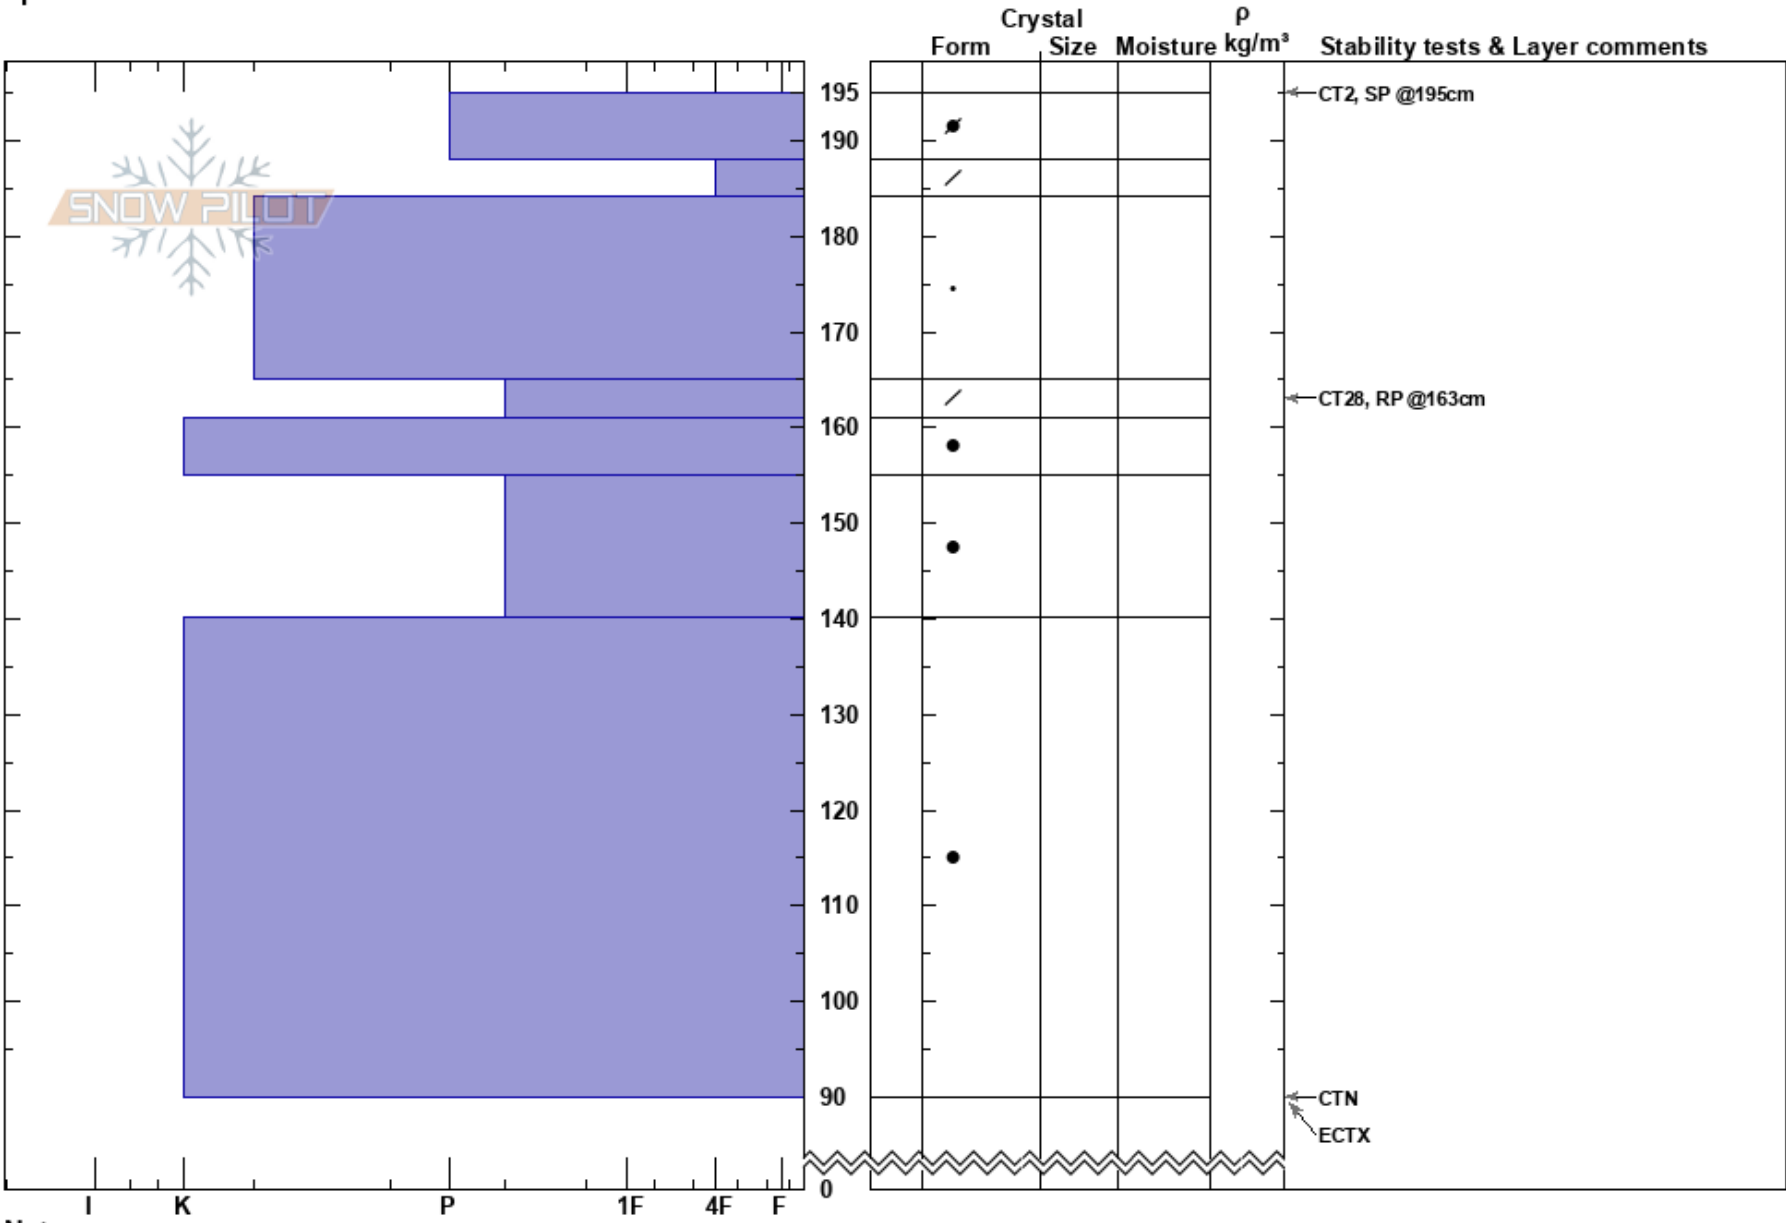

Sawtooth Ian Fowler  
 Indian Peaks, Front Rang 02/17/2023 - 12:00pm  
 CO Co-ord: 13T 447146W 4442899N  
 Elevation: 11100 ft  
 Aspect: SE  
 Slope Angle:  
 Wind Loading:

Stability:  
 Air Temperature:  
 Sky Cover:  
 Precipitation:  
 Wind:

HS: 195  
 PF: 5 165-161cm: Problematic layer

Notes: