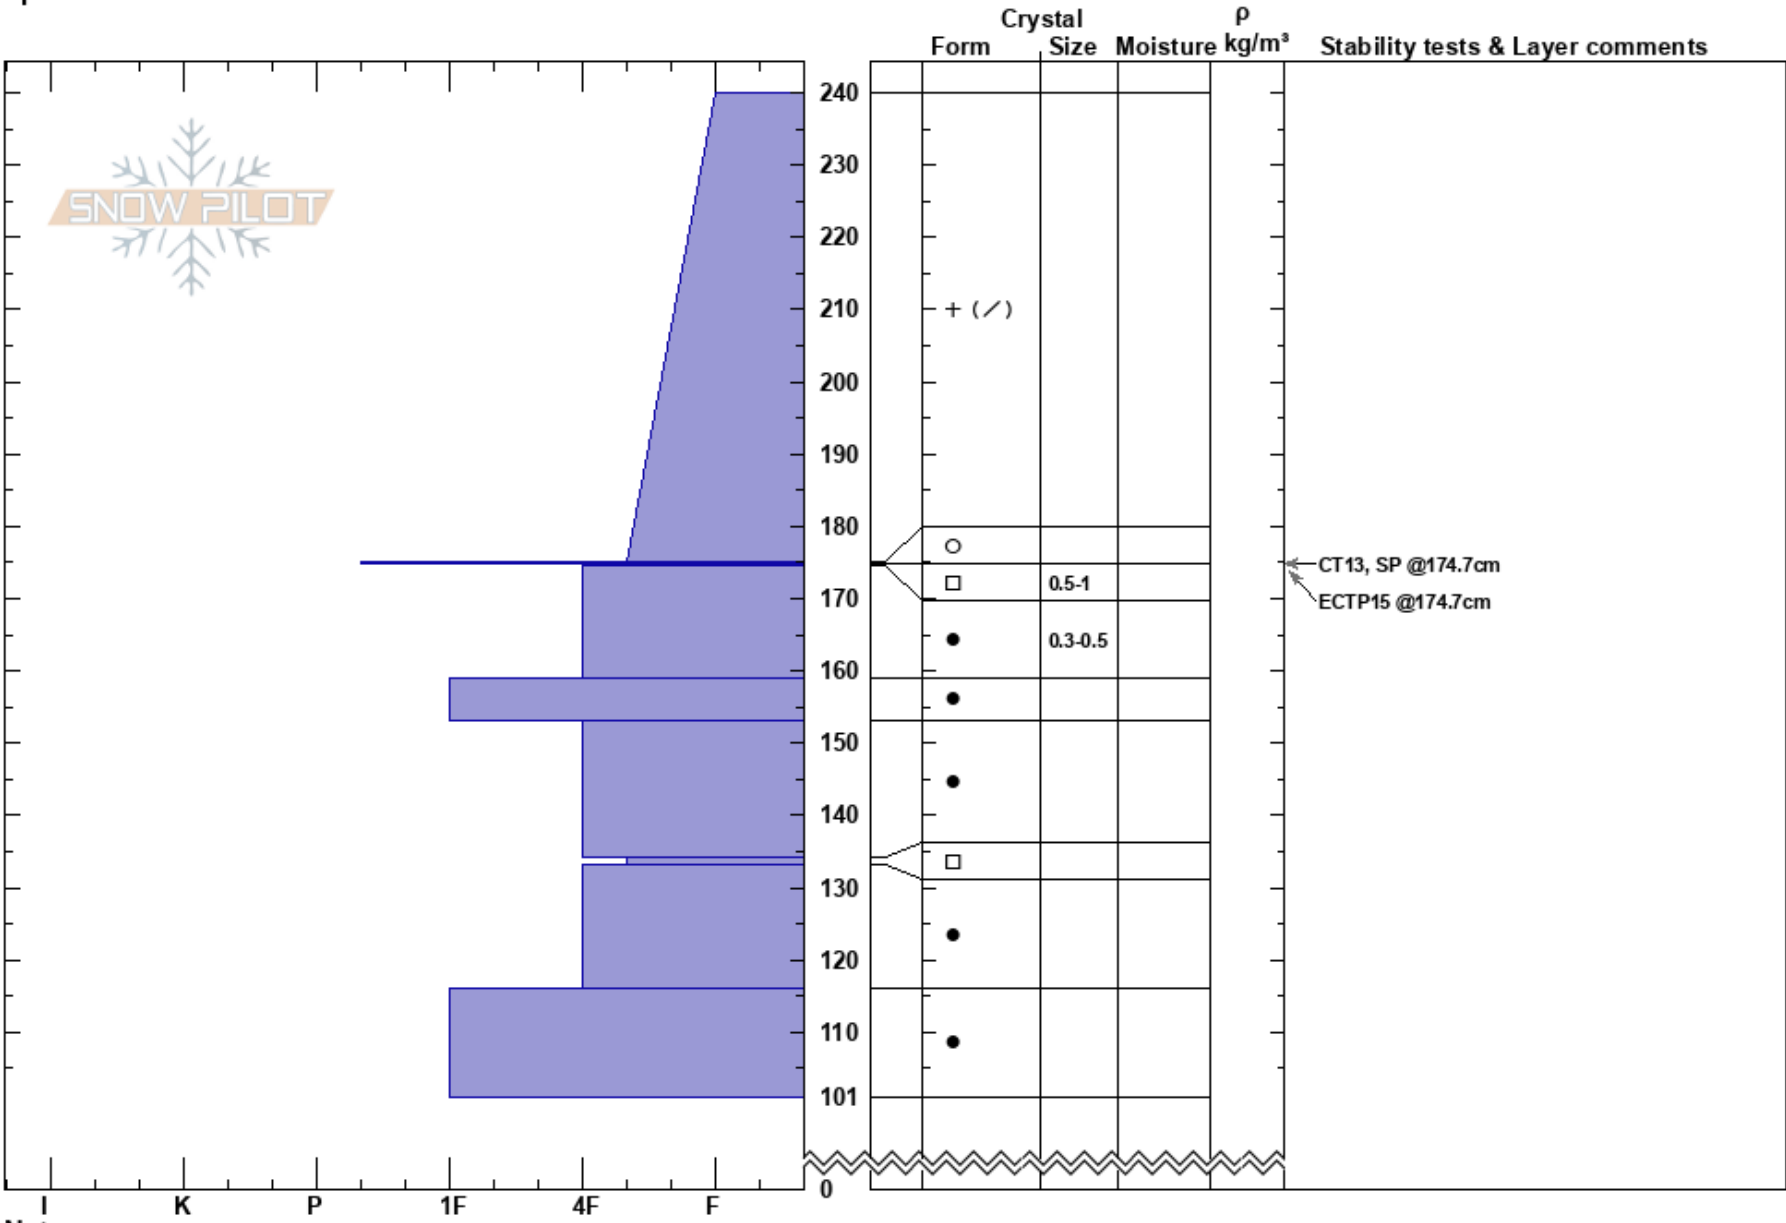

Yellow Feb 17  
 San Juan Range  
 CO  
 Elevation: 11400 ft  
 Aspect: W  
 Specifics:

Amy Pertuz  
 02/17/2023 - 2:00pm  
 Co-ord: 37.84690N, -107.86060W  
 Slope Angle: 28°  
 Wind Loading:

**Stability:**  
**Air Temperature:** 26°C  
**Sky Cover:** FEW  
**Precipitation:** NO  
**Wind:** N Light Breeze

**HS:** 240  
**PF:** 70 174.7-174.5cm: Problematic layer  
**PS:** 30

**Layer Notes:**  
 Stability tests & Layer comments

Notes: