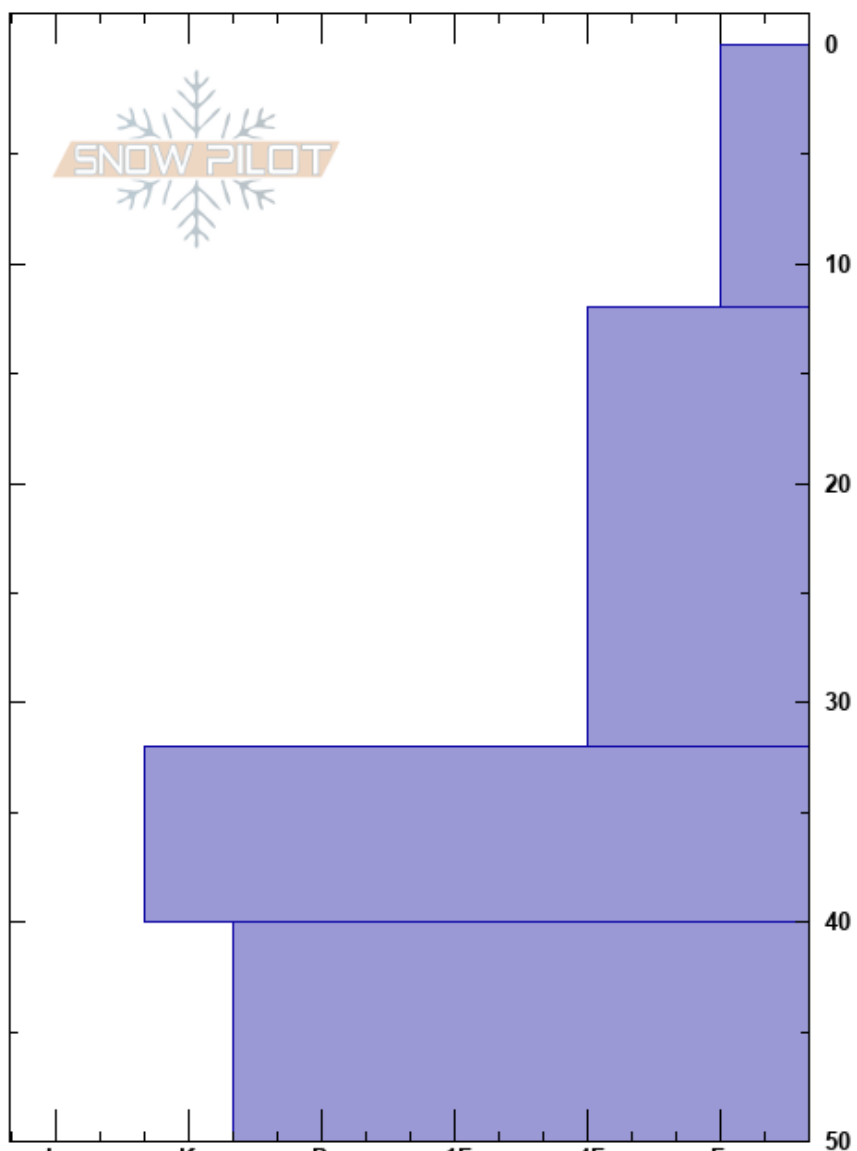

Klettahnjúkur  
Tröllaskagi  
Iceland  
Elevation: 608 m  
Aspect: NE  
Specifics:

Gestur Hansson  
18/02/2023 - 09:30  
Co-ord: 66.11763N, -18.99648W  
Slope Angle: 32°  
Wind Loading:

Stability:  
Air Temperature:  
Sky Cover: OVC  
Precipitation: S-1  
Wind: NE Light Breeze

HS: 50  
PF: 35 12-32cm: Problematic layer

Crystal Form	Crystal Size	Moisture	$\rho$ kg/m <sup>3</sup>	Stability tests & Layer comments
+				
+ (X)				
				← CT11, SC @30cm
⊙ (B)				
⊗				

Notes: Úr giljum sjást smáspýjur með köglarúlli sem ná niður í miðja hlíð.