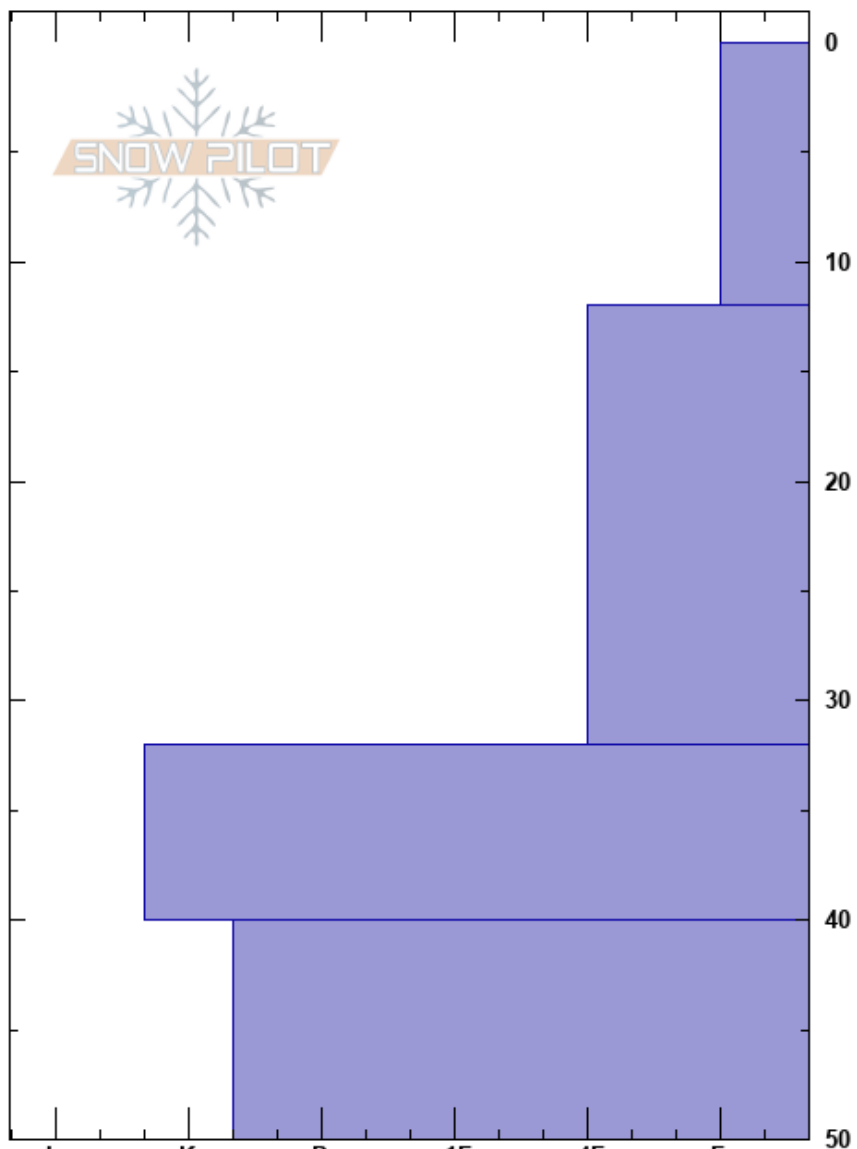

Klettahnjúkur
Tröllaskagi
Iceland
Elevation: 608 m
Aspect: NE
Specifics:

Gestur Hansson
18/02/2023 - 09:30
Co-ord: 66.11763N, -18.99648W
Slope Angle: 32°
Wind Loading:

Stability:
Air Temperature:
Sky Cover: OVC
Precipitation: S-1
Wind: NE Light Breeze

HS: 50
PF: 35 12-32cm: Problematic layer

Crystal Form	Crystal Size	Moisture	ρ kg/m ³	Stability tests & Layer comments
+				
+	(X)			
				← CT11, SC @30cm
⊙	(B)			
⊗				

Notes: Úr giljum sjást smáspýjur með köglarúlli sem ná niður í miðja hlíð.