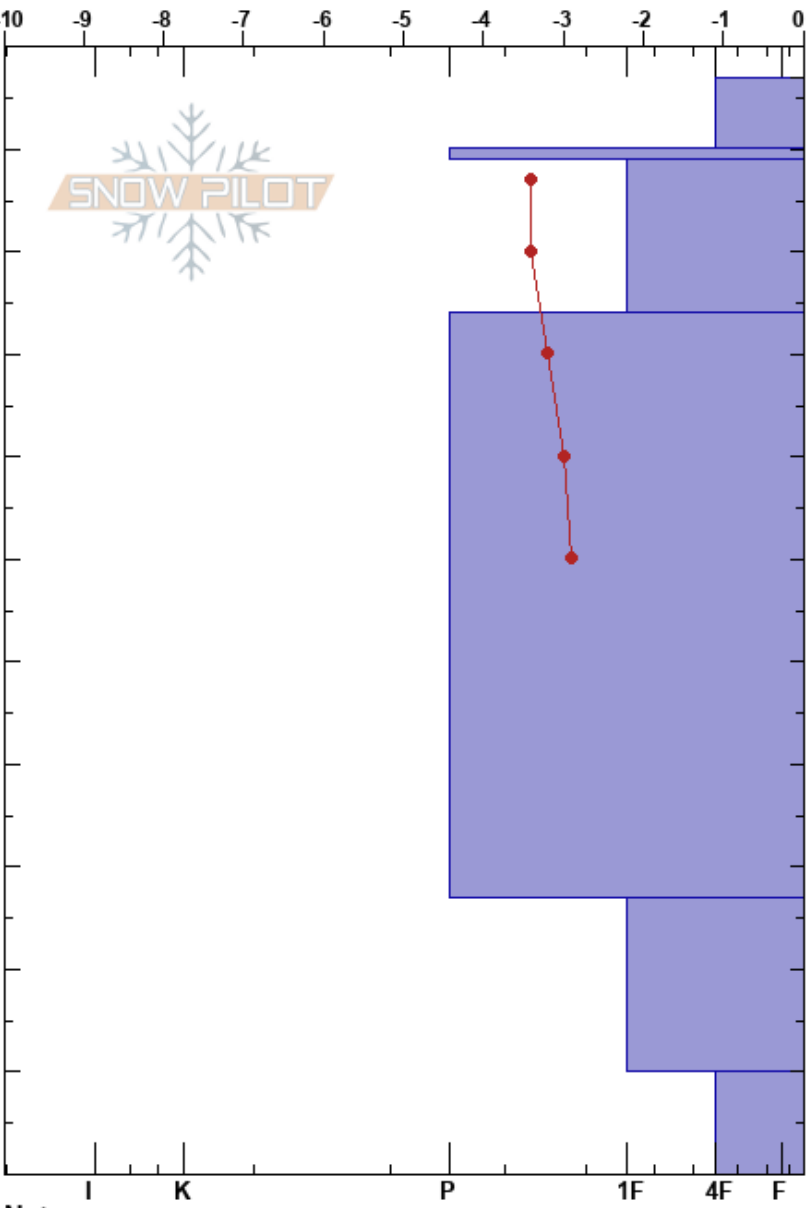

Yläs Jääkausiränni

Eeva Mäkelä
17/02/2023 - 14:00

Stability:
Air Temperature: -5°C
Sky Cover: OVC
Precipitation: NO
Wind: S Moderate

HS: 107
PF: 20
Layer Notes:

Finland
Elevation: 440 m
Aspect: NW
Specifics:

Co-ord:
Slope Angle: 28°
Wind Loading:

SNOW PILOT

Height (cm)	Crystal		Moisture	ρ kg/m ³	Stability tests & Layer comments
	Form	Size			
107					
100	+				
100	⊙⊙				← CT7 @101cm
90	□				
85					← CT20 @85cm
28					
10					
0	^				

Notes: Pro2 demo pit. Treeline small rolls on lee side.