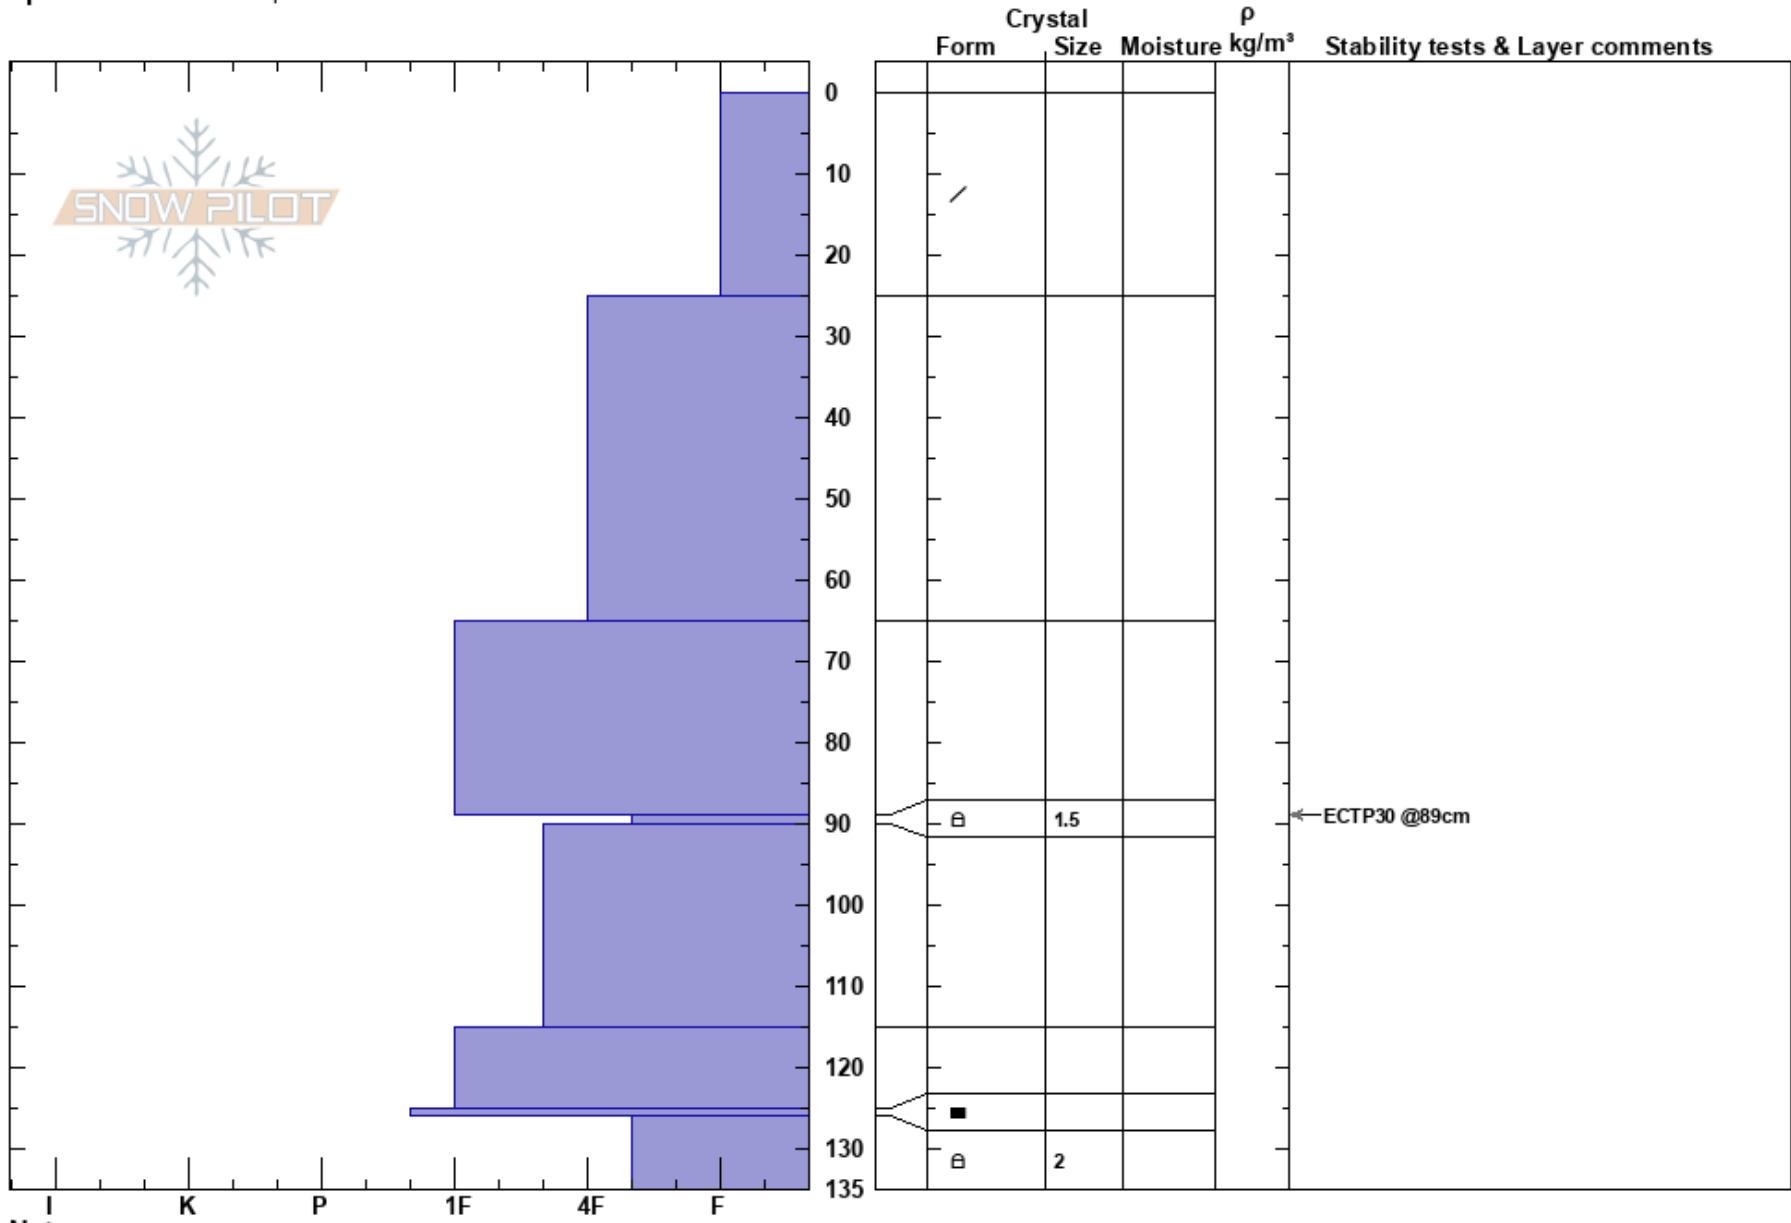

3rd Bench VHSG  
 Chugach Range  
 AK  
 Elevation: 2800 ft  
 Aspect: N  
 Specifics: We skied slope

John Fitzgerald  
 02/17/2023 - 4:15pm  
 Co-ord: 61.18695N, -145.55059W  
 Slope Angle: 35°  
 Wind Loading:

Stability: Good  
 Air Temperature:  
 Sky Cover: BKN  
 Precipitation: NO  
 Wind: Calm  
 HS: 135  
 PF: 65  
 PS: 20  
 89-90cm: Problematic layer

Notes: