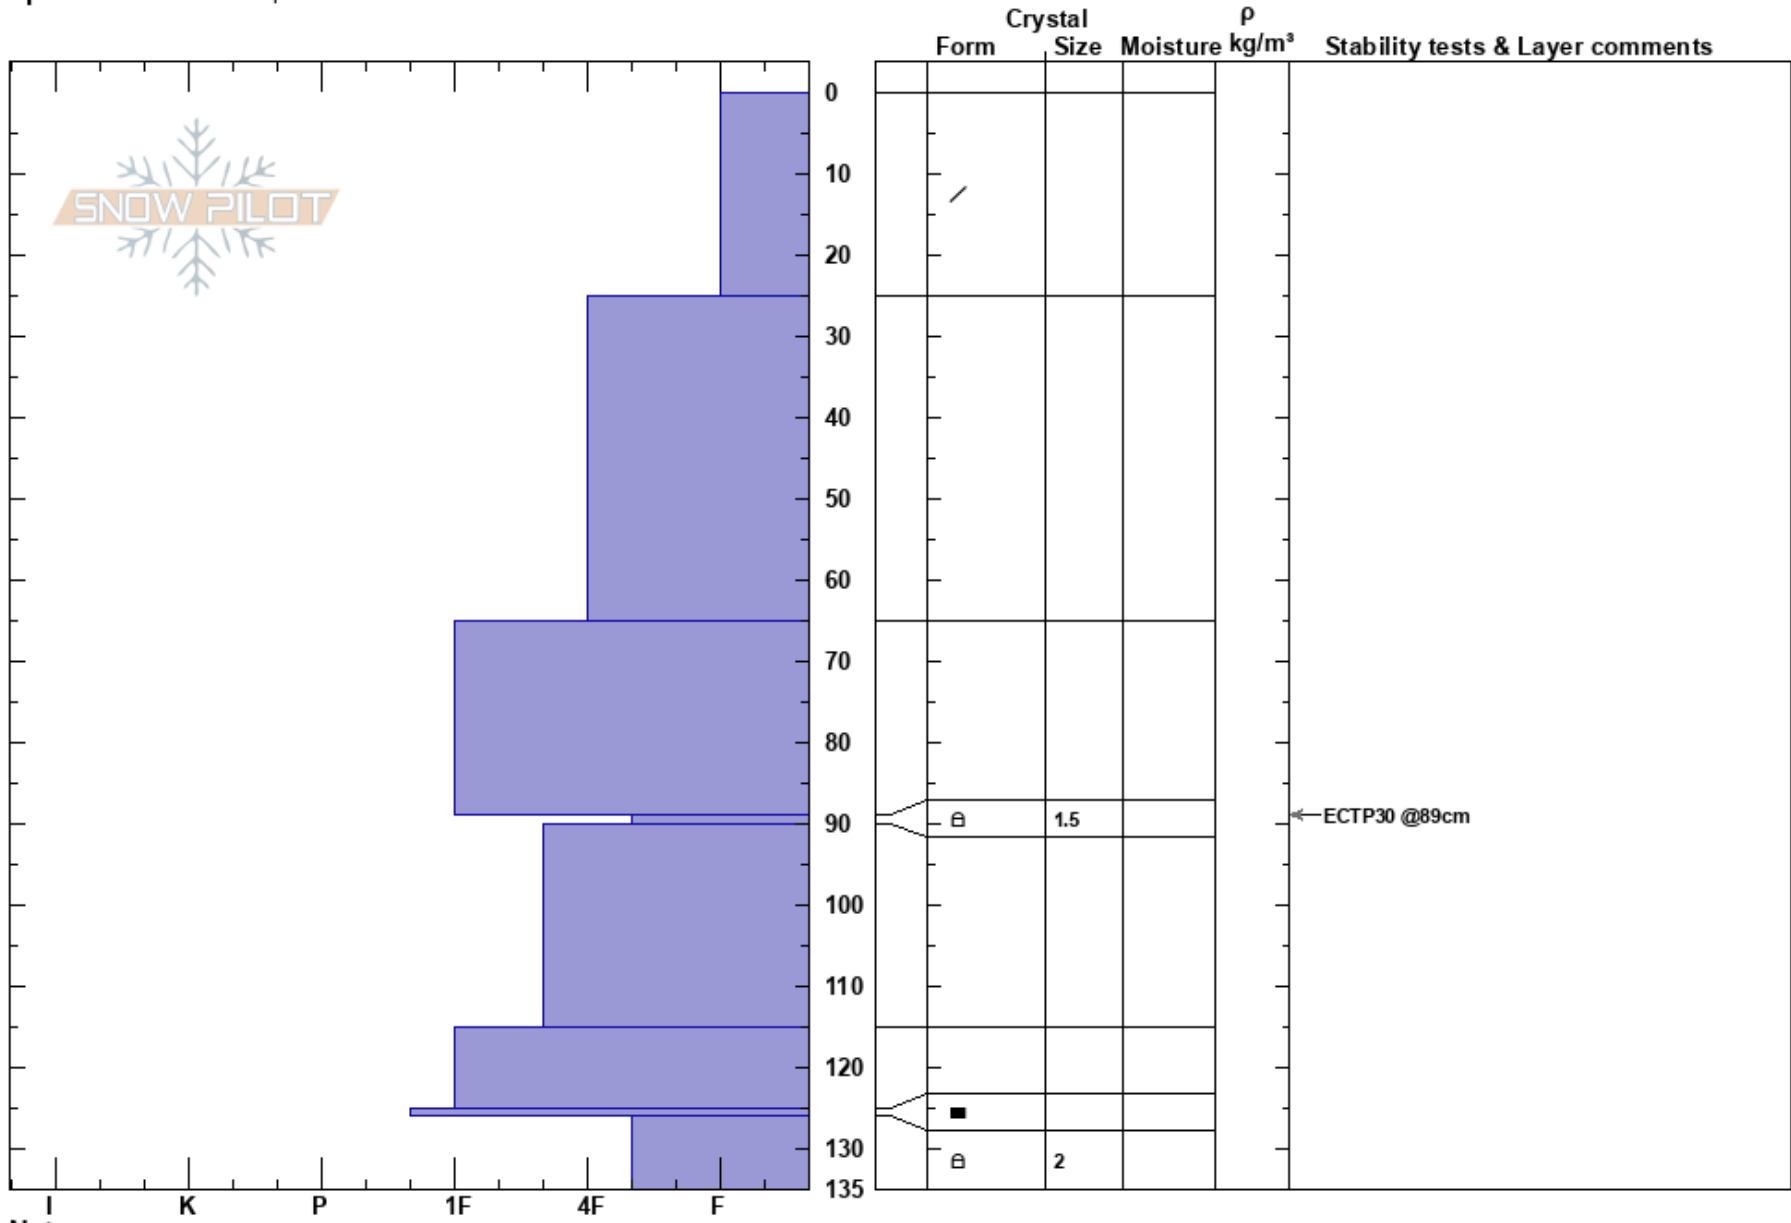

3rd Bench VHSG
 Chugach Range
 AK
 Elevation: 2800 ft
 Aspect: N
 Specifics: We skied slope

John Fitzgerald
 02/17/2023 - 4:15pm
 Co-ord: 61.18695N, -145.55059W
 Slope Angle: 35°
 Wind Loading:

Stability: Good
 Air Temperature:
 Sky Cover: BKN
 Precipitation: NO
 Wind: Calm
 HS: 135
 PF: 65
 PS: 20
 89-90cm: Problematic layer