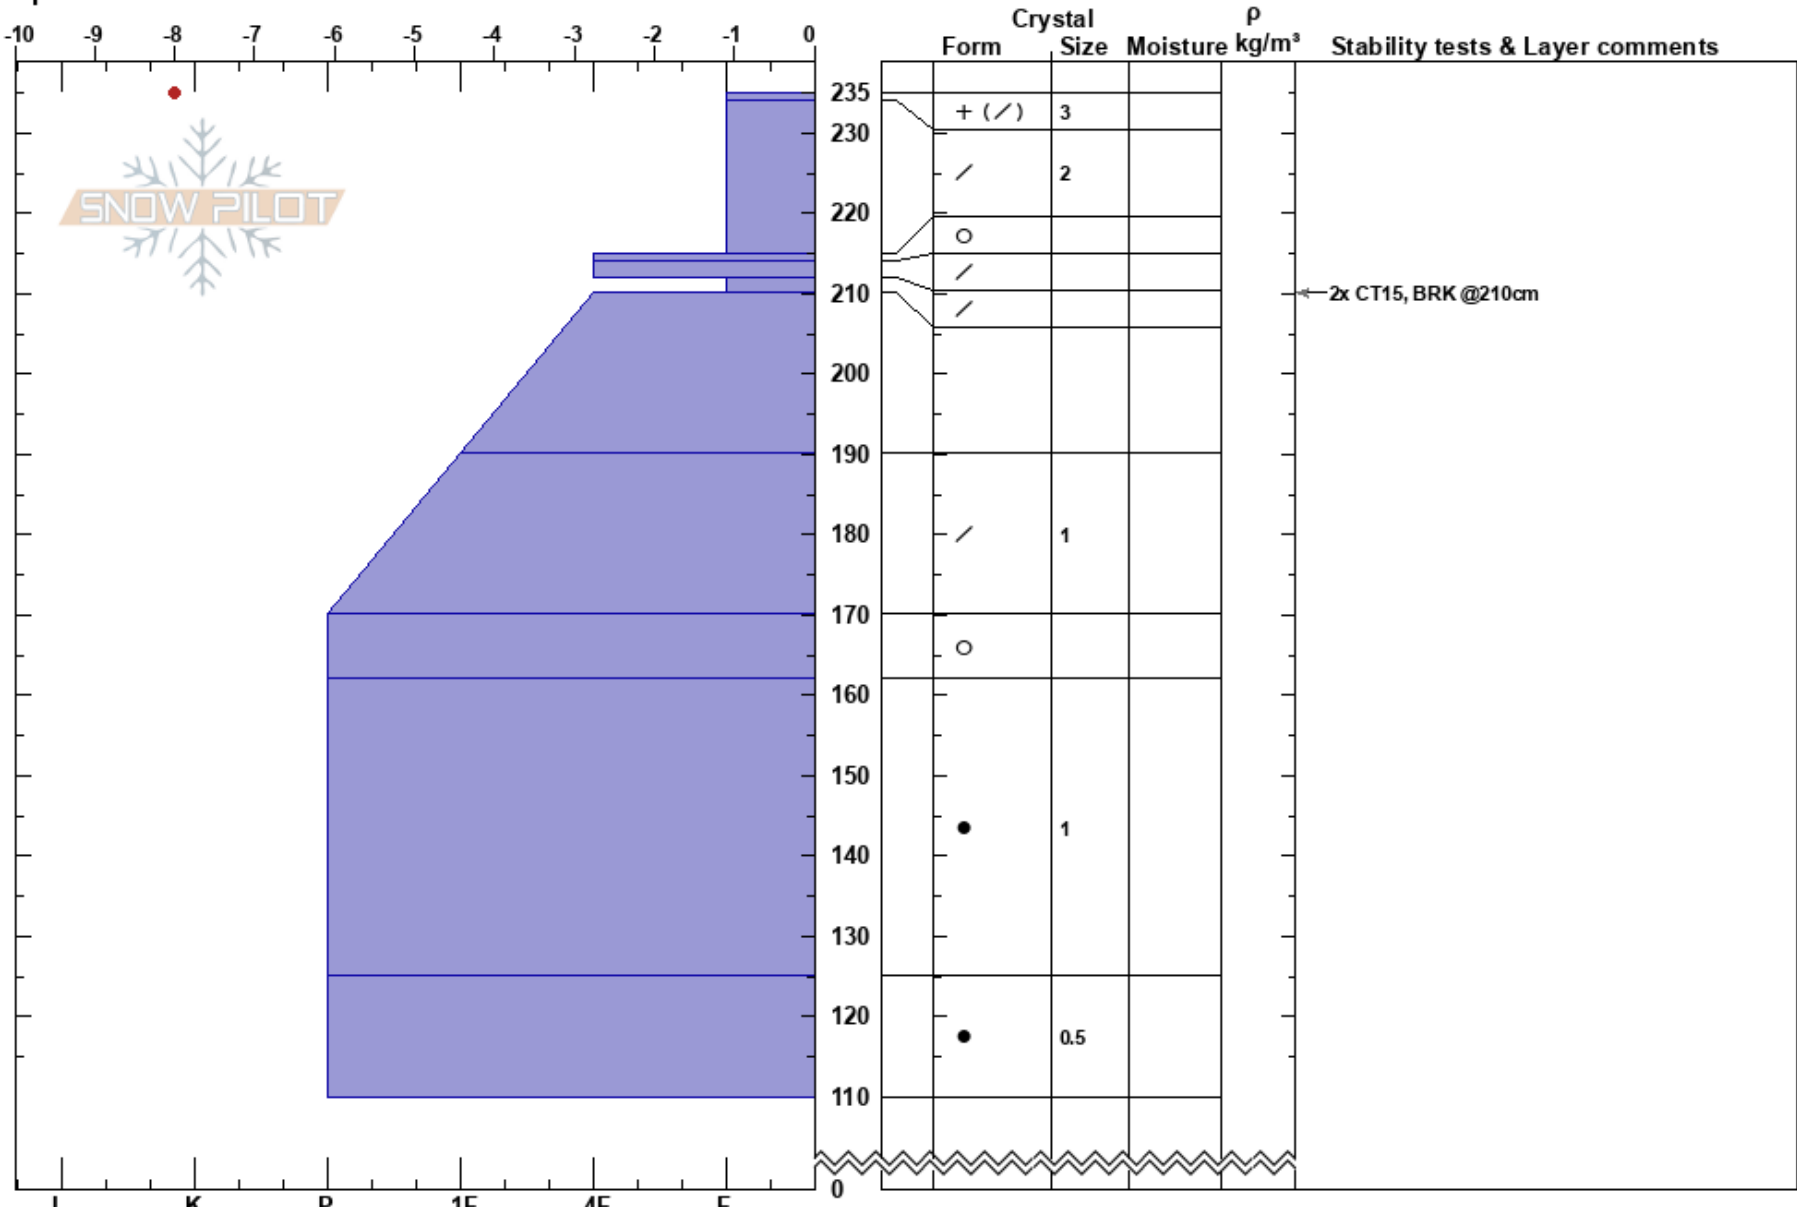

COAC Week 2
 Three Sisters
 OR
 Elevation: 6500 ft
 Aspect: NE
 Specifics:

jonas tarlen
 02/17/2023 - 2:00pm
 Co-ord: 44.06504N, -121.63515W
 Slope Angle: 18°
 Wind Loading:

Stability:
 Air Temperature: -2°C
 Sky Cover: FEW
 Precipitation: NO
 Wind: Calm
 HS:235
 PF: 25
 PS: 15
 212-210cm: Problematic layer