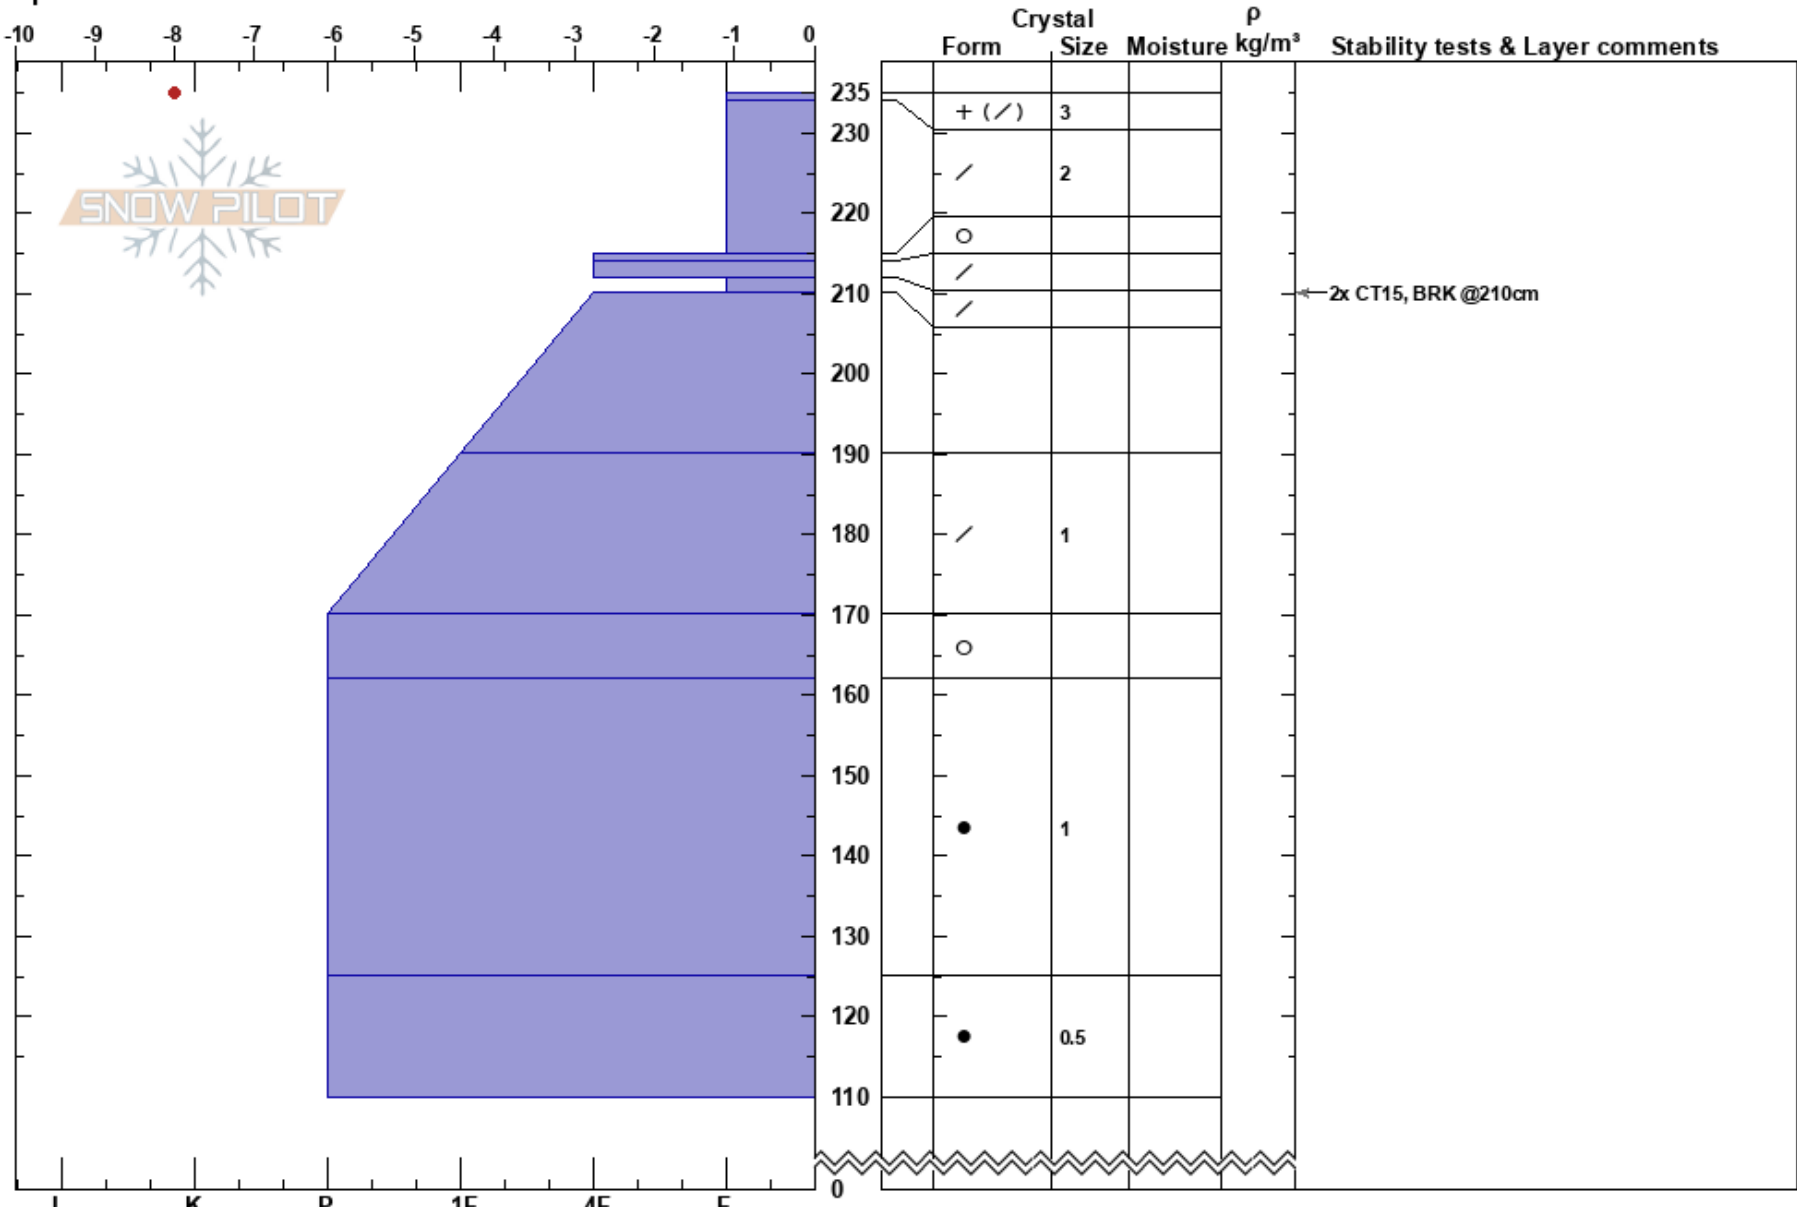

COAC Week 2  
 Three Sisters  
 OR  
 Elevation: 6500 ft  
 Aspect: NE  
 Specifics:

jonas tarlen  
 02/17/2023 - 2:00pm  
 Co-ord: 44.06504N, -121.63515W  
 Slope Angle: 18°  
 Wind Loading:

Stability:  
 Air Temperature: -2°C  
 Sky Cover: FEW  
 Precipitation: NO  
 Wind: Calm  
 HS:235  
 PF: 25  
 PS: 15  
 212-210cm: Problematic layer