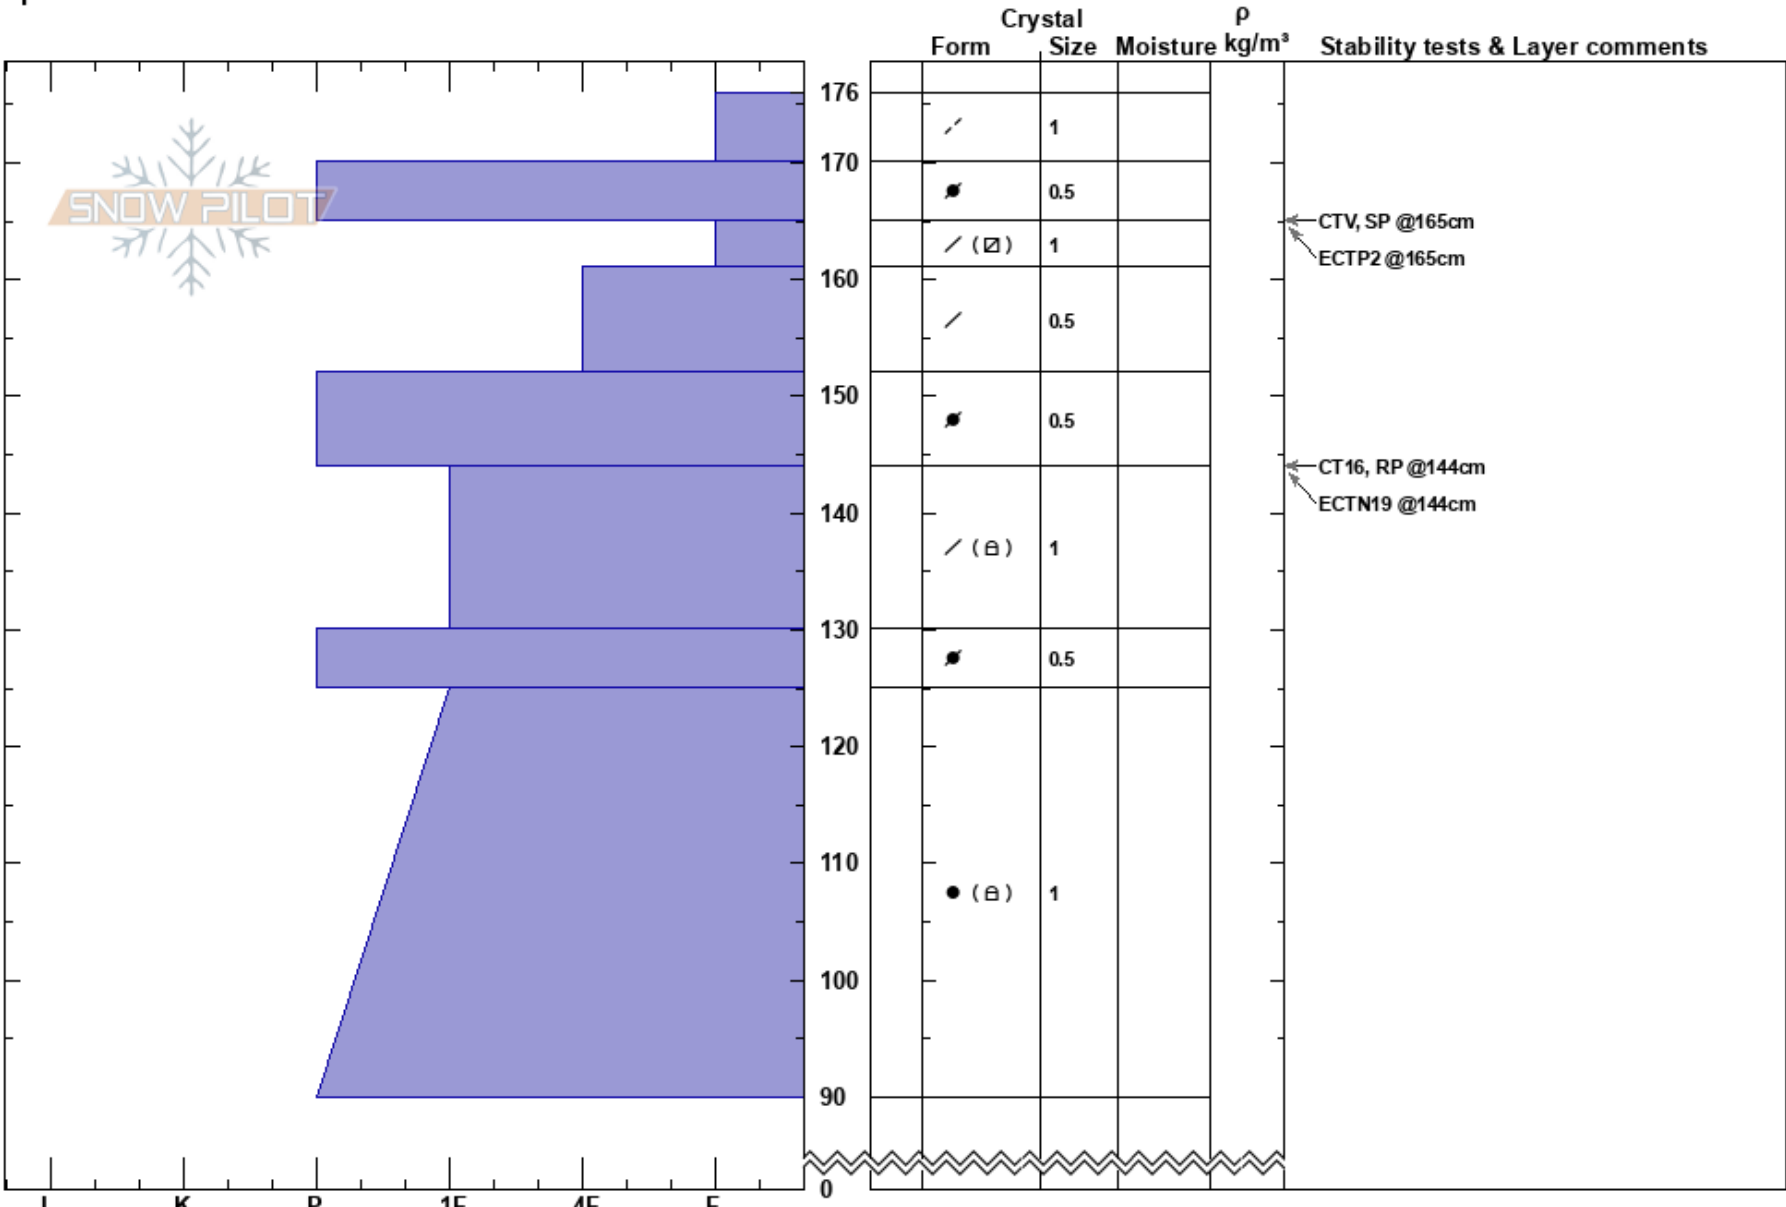

NE Red Mt
 Eastern Sierra Nevada
 CA
 Elevation: 10700 ft
 Aspect:
 Specifics:

Steve Mace
 02/17/2023 - 3:00pm
 Co-ord: 37.51962N, -118.72923W
 Slope Angle:
 Wind Loading:

Stability: **HS: 176**
 Air Temperature: -5°C **PF: 25**
 Sky Cover: OVC **PS: 5**
 Precipitation: NO
 Wind: Calm

Layer Notes:

Notes: