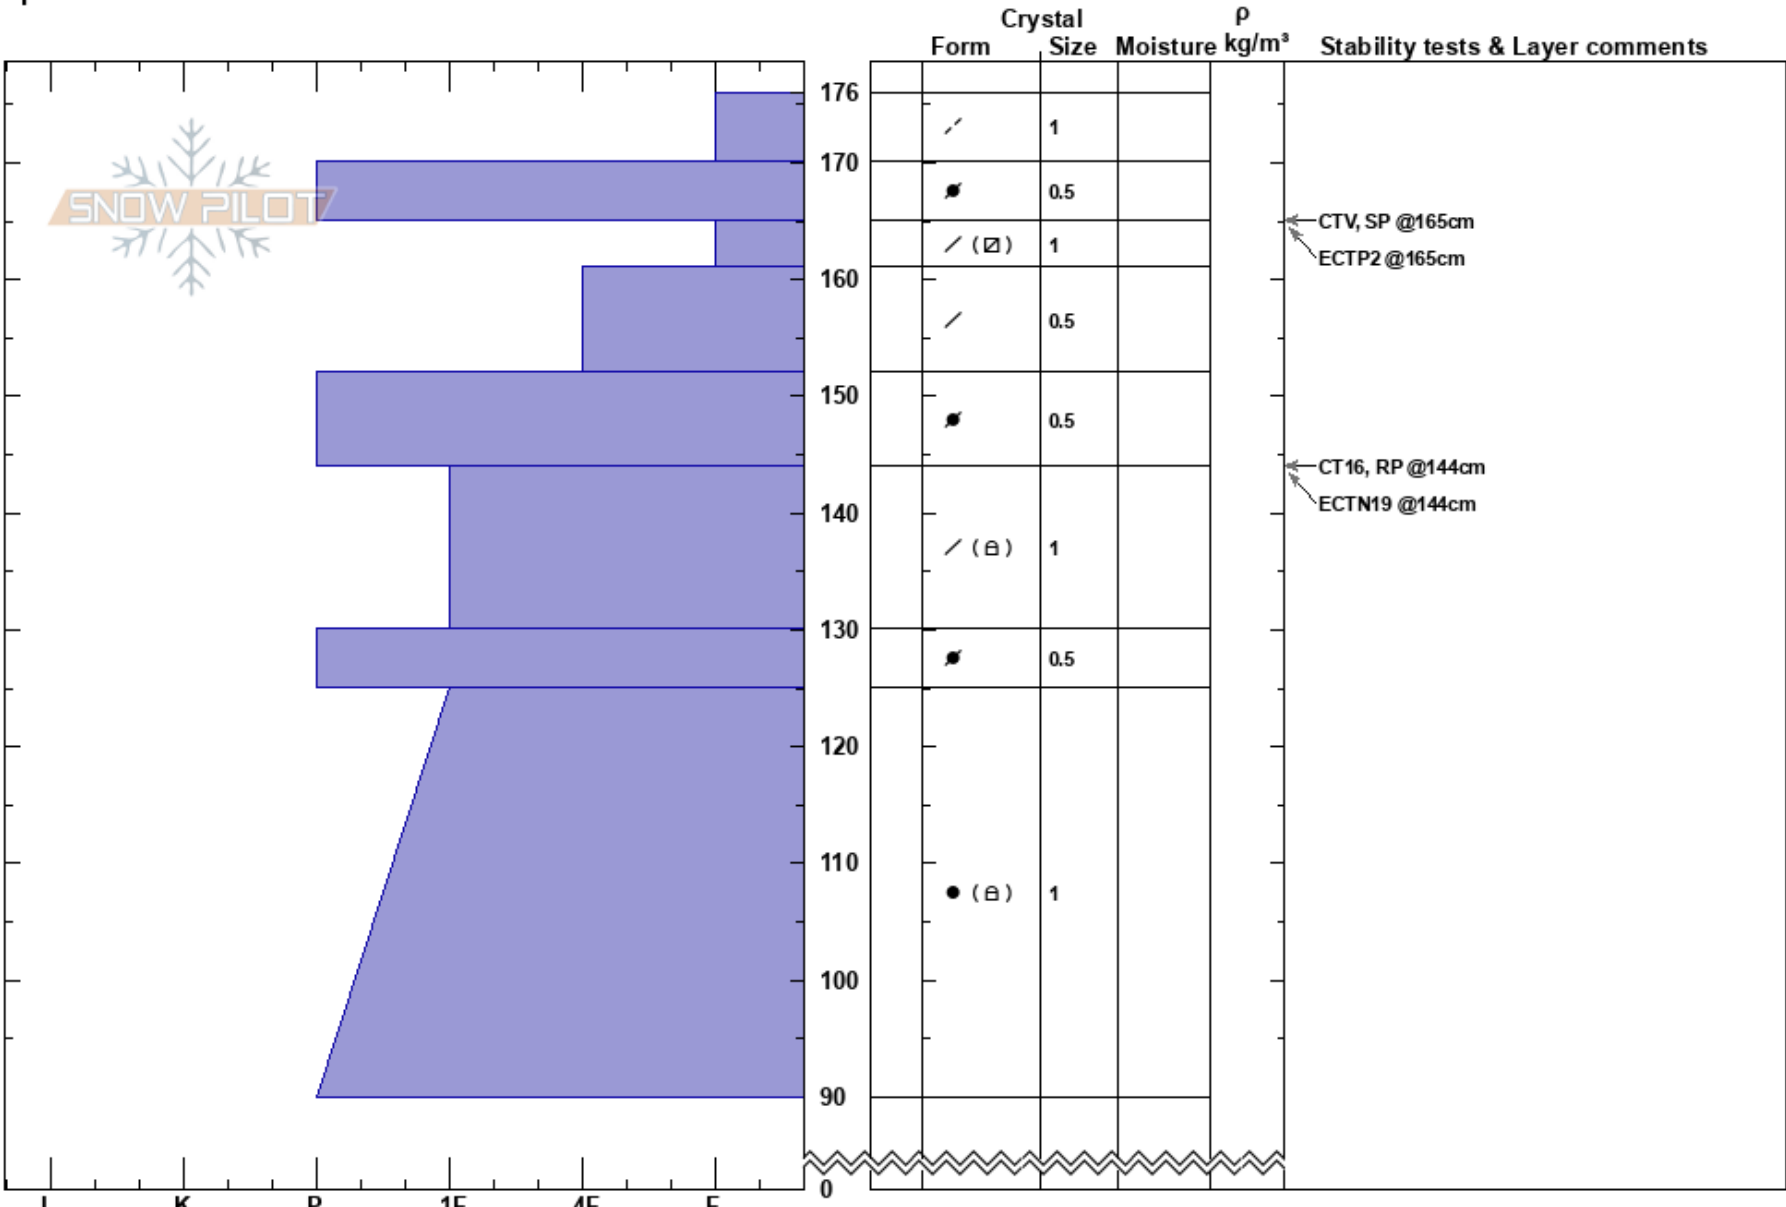

NE Red Mt  
 Eastern Sierra Nevada  
 CA  
 Elevation: 10700 ft  
 Aspect:  
 Specifics:

Steve Mace  
 02/17/2023 - 3:00pm  
 Co-ord: 37.51962N, -118.72923W  
 Slope Angle:  
 Wind Loading:

Stability: **HS: 176**  
 Air Temperature: -5°C **PF: 25**  
 Sky Cover: OVC **PS: 5**  
 Precipitation: NO  
 Wind: Calm

Layer Notes:

Notes: