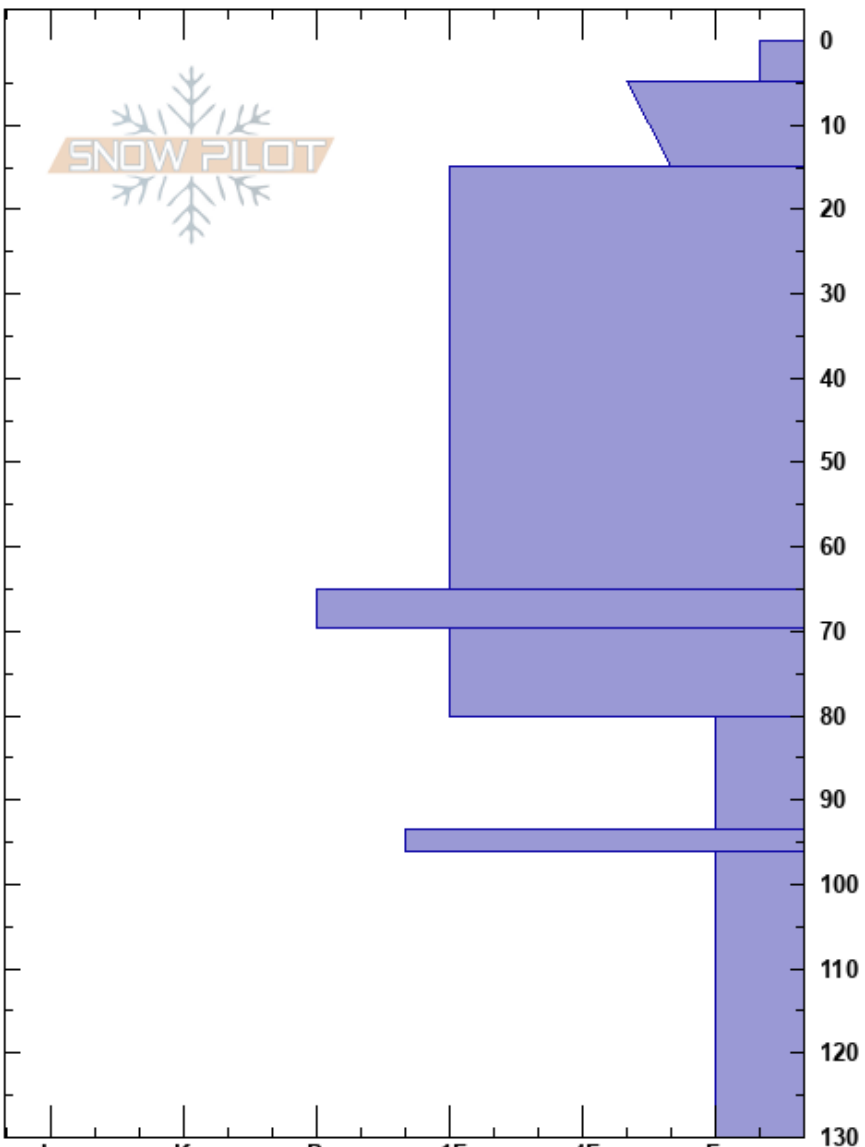

gold hill mayflower  
 Tenmile Range  
 CO  
**Elevation:**  
**Aspect:**  
**Specifics:**

Frank Guerin  
 02/17/2023 - 4:00pm  
**Co-ord:** 13S 399899W 4364035N  
**Slope Angle:**  
**Wind Loading:**

**Stability:** **HS:** 130 **Layer Notes:**  
**Air Temperature:** -9°C **PF:** 60  
**Sky Cover:** FEW **PS:** 10  
**Precipitation:** NO  
**Wind:** Calm

| Elevation (m) | Crystal |       | $\rho$<br>kg/m <sup>3</sup> | Stability tests & Layer comments |
|---------------|---------|-------|-----------------------------|----------------------------------|
|               | Form    | Size  |                             |                                  |
| 0             |         |       |                             |                                  |
| 0-10          | +       | 1-1   | D                           |                                  |
| 10-20         | /       | 1.5-2 | D                           |                                  |
| 20-70         | /       | 2-2.5 | D                           |                                  |
| 70-75         | ■       | 2.5-3 | D                           |                                  |
| 75-80         | □       | 3-3.5 | D                           |                                  |
| 80-90         | ^       | 3-4   | D                           |                                  |
| 90-100        | ○       | 2-2.5 | D                           |                                  |
| 100-130       | ^       | 3-4   | D                           |                                  |