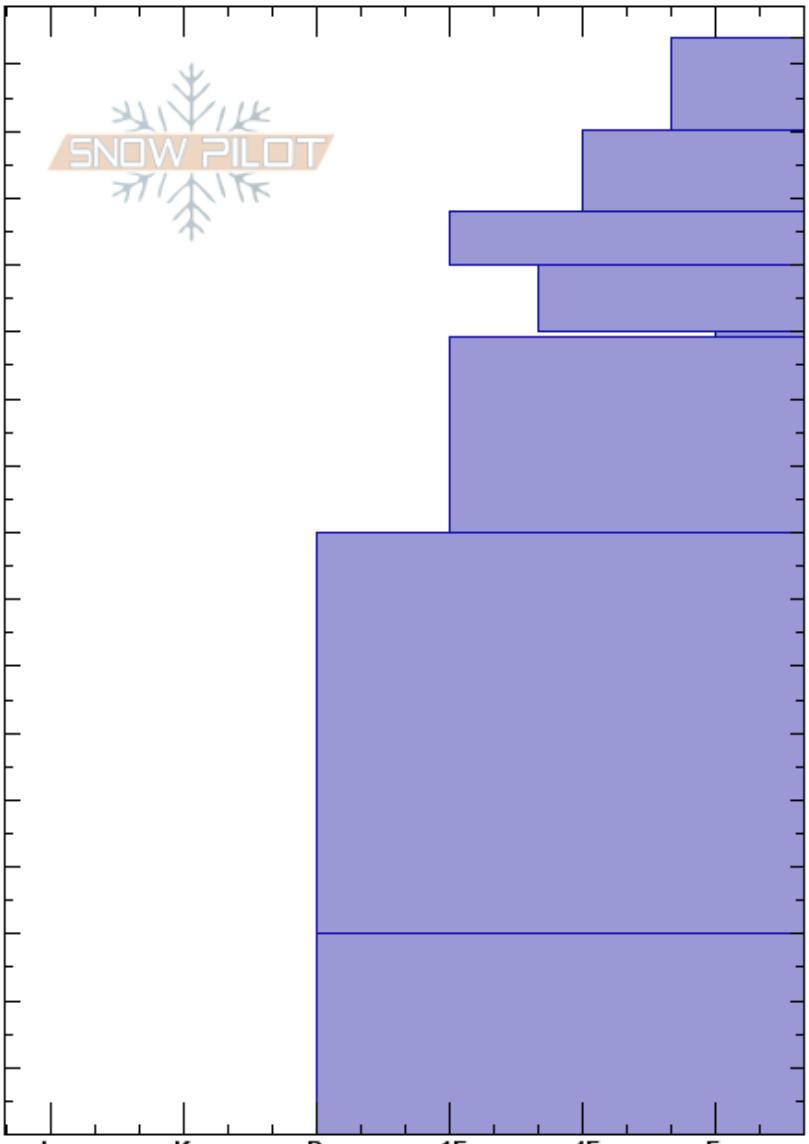

Lionhead-Ski Hill
 Lionhead Range
 MT
 Elevation: 8050 ft
 Aspect: 60°
 Specifics:

Alex Marienthal
 02/17/2023 - 10:50am
 Co-ord: 44.70273N, -111.29618W
 Slope Angle: 29°
 Wind Loading: previous

Stability: Good
 Air Temperature: -7°C
 Sky Cover: SCT
 Precipitation:
 Wind: W Light Breeze

HS: 164 Layer Notes:

Height (cm)	Crystal		Moisture	Stability tests & Layer comments
	Form	Size		
164				
160	+			
150	/			
140	•			
130	□	1-2		
120	∇ (□)	4		← ECTN21 @120cm
110				
100	□	1-2		
90				
80				
70				
60	⊖	1-2		
50				
40				
30				
20	□	2-4		
10				
0				